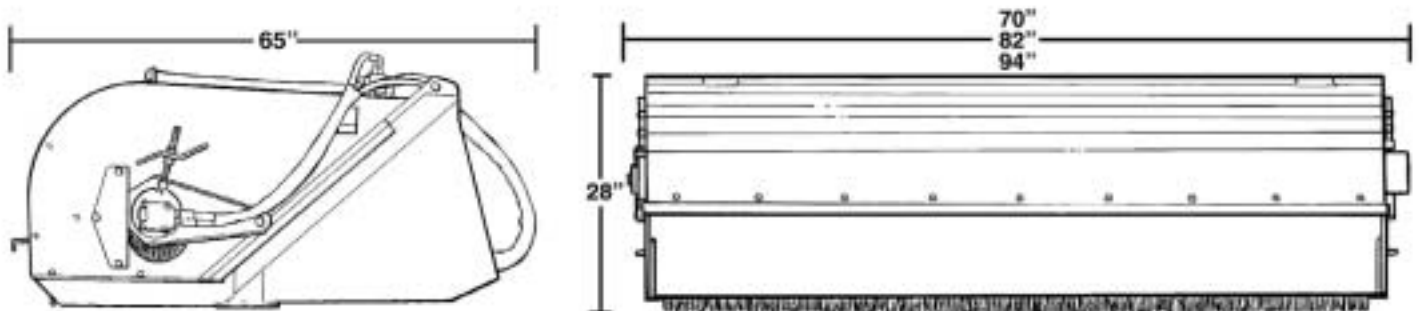

Marv Haugen Enterprises Inc.

P.O. Box 868 • Casselton, ND 58012 • Phone: 701-347-4827 • Fax: 701-347-4830

Website: www.equipitnow.com • E-mail: haugen@equipitnow.com

Pick-Up Broom Specifications

Model	HPB 60	HPB 72	HPB 84
Overall Width	70"	82"	94"
Sweeping Width	63"	75"	87"
Overall Height	28"	28"	28"
Overall Front to Back	65"	65"	65"
Bristle Diameter	26"	26"	26"
No. of Bristles - Convolutd	35	40	45
Bristle Material - Standard	Polypropylene	Polypropylene	Polypropylene
- Optional	Poly/Steel Mix	Poly/Steel Mix	Poly/Steel Mix
Drive System	Hyd. Motor Direct Drive	Hyd. Motor Direct Drive	Hyd. Motor Direct Drive
Hydraulic Flow Min/Max	15/35	18/35	18/35
Hydraulic Pressure Max	3500 PSI	3500 PSI	3500 PSI
Travel Direction	Forward/Reverse	Forward/Reverse	Forward/Reverse
Approximate Weight	995 lbs	1195 lbs	1395 lbs
Optional Water Kit	Available	Available	Available

Pick-Up Broom Dimensions

- Designed to be used on skid steer loaders with 1300 lb or more lifting capacity.
- Specifications and designs are subject to change without notice.

Haugen

Marv Haugen Enterprises Inc.
1851 Heartland Ave. - Casselton, ND 58012