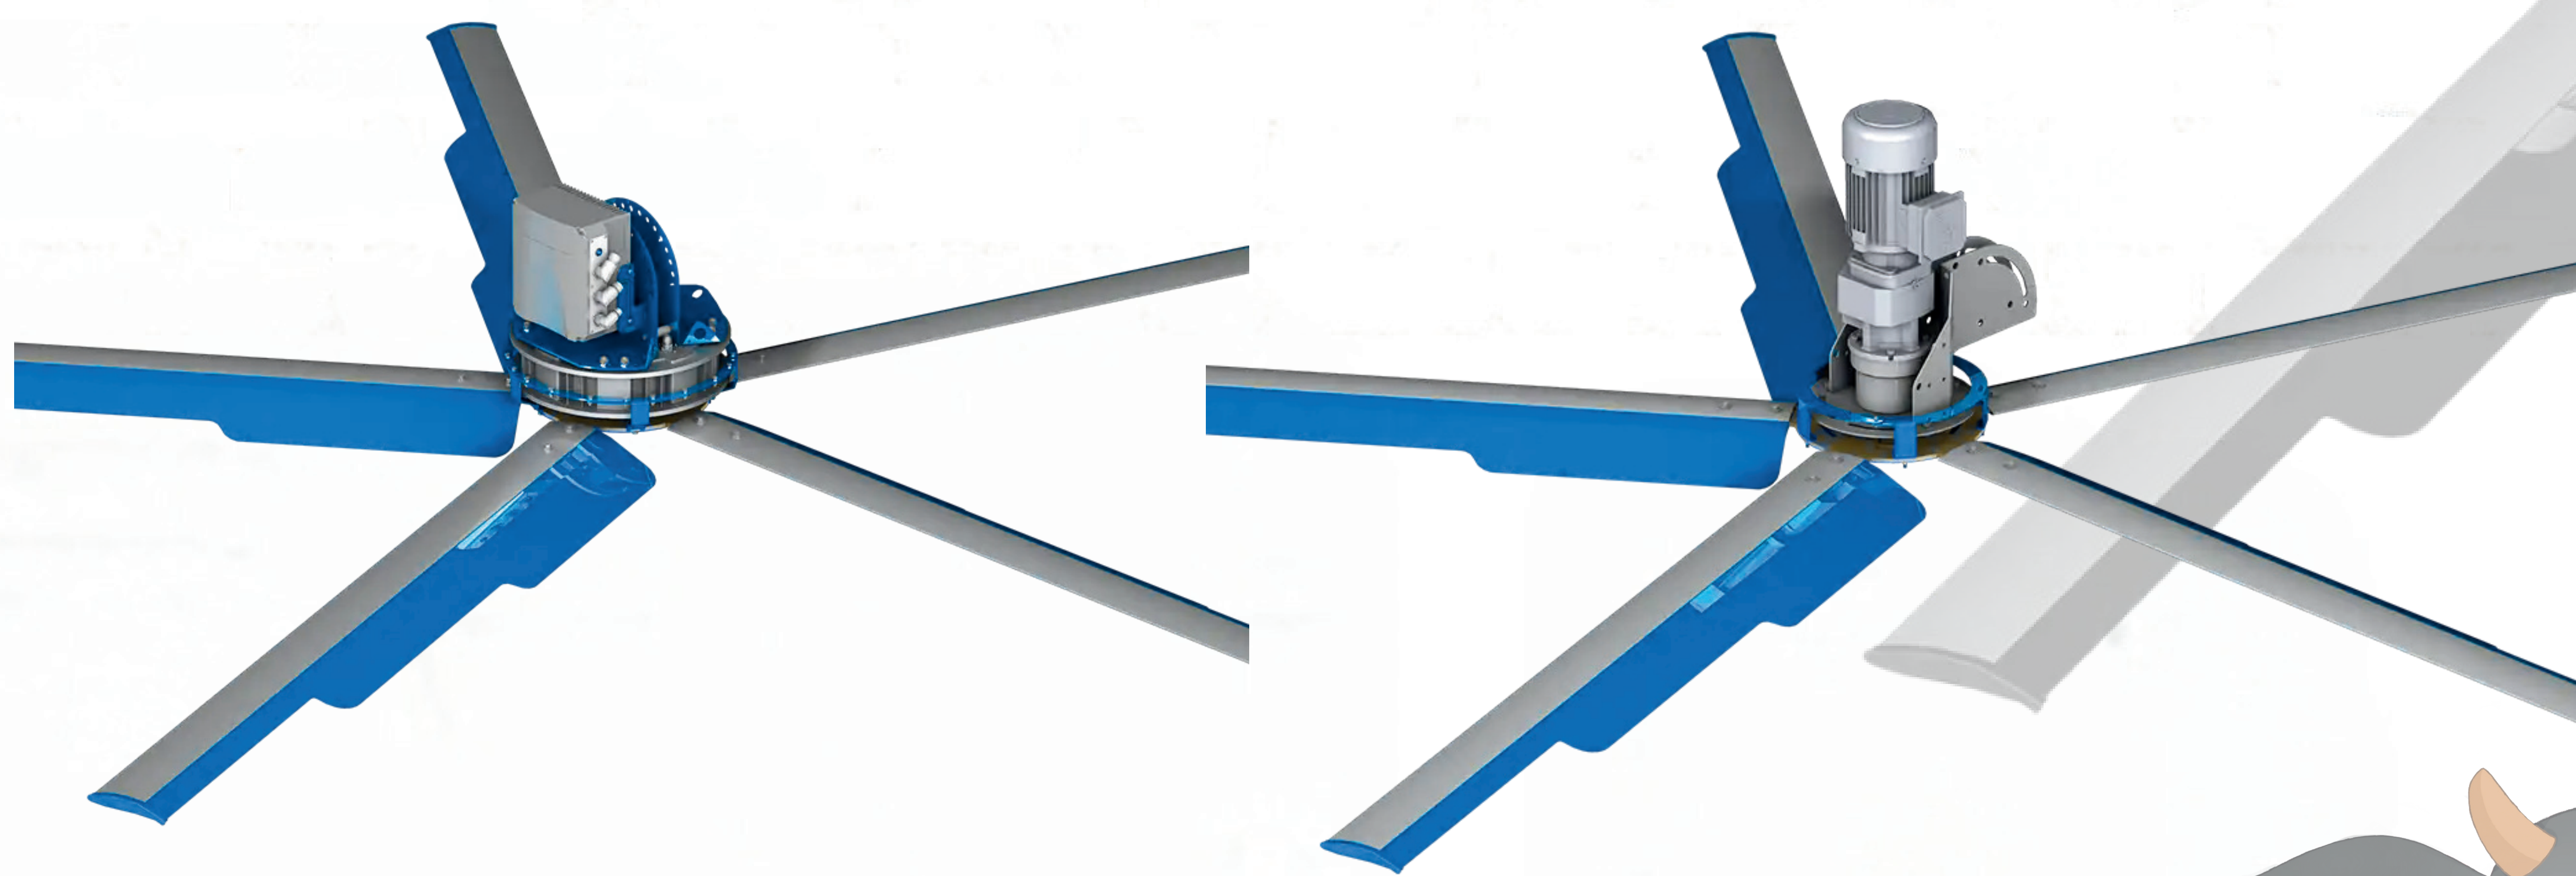

Animal Comfort Solutions

DELMER'S FANS & VENTILATION SOLUTIONS

The Maxi-Low-Speed Fan offers superior air circulation compared to traditional high-speed fans, preventing discomfort and interruptions. It efficiently maintains desired temperatures year-round—cooling in summer and warming in winter—for a more comfortable and cost-effective environment.

DELMER HVLS HELICOPTER FANS

for Cattle Farms, Industrial Sheds, Public Places, Airports, Malls and more

 **BUY NOW**

Goes against heating stress

Healthy environment and climatic comfort

-  fewer humidity and noxious gases
-  it reduces pathogens
-   growth +30%
-   +40% building and litter health