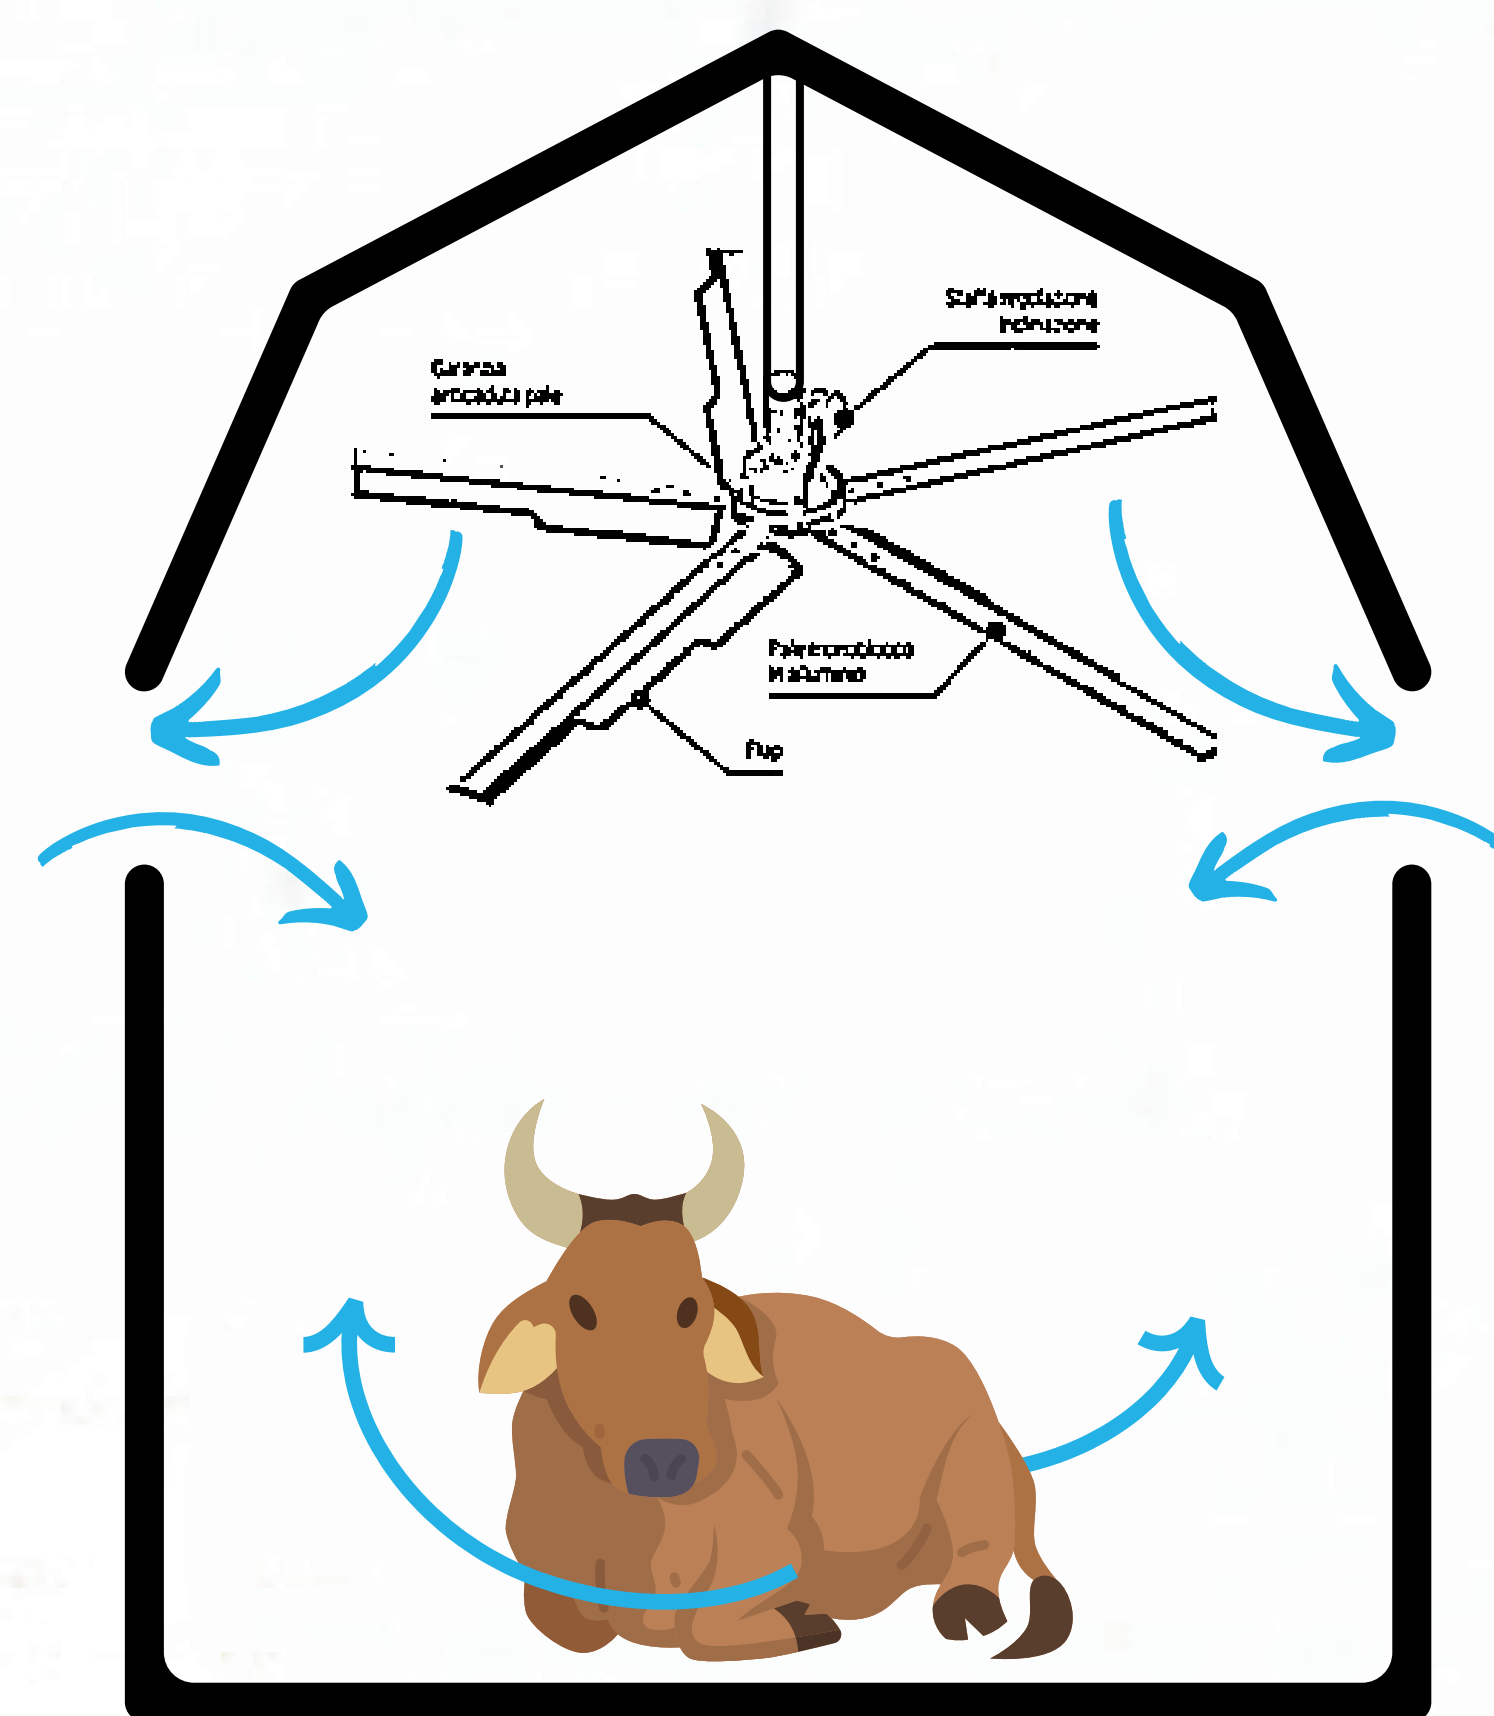

Animal Comfort Solutions

DELMER'S FANS & VENTILATION SOLUTIONS

The Maxi-Low-Speed Fan offers superior air circulation compared to traditional high-speed fans, preventing discomfort and interruptions. It efficiently maintains desired temperatures year-round—cooling in summer and warming in winter—for a more comfortable and cost-effective environment.

DELMER HVLS HELICOPTER FANS

for Cattle Farms, Industrial Sheds, Public Places, Airports, Malls and more

 **BUY NOW**

Goes against heating stress

Healthy environment and climatic comfort

-  fewer humidity and noxious gases
-  it reduces pathogens
-   growth +30%
-   +40% building and litter health