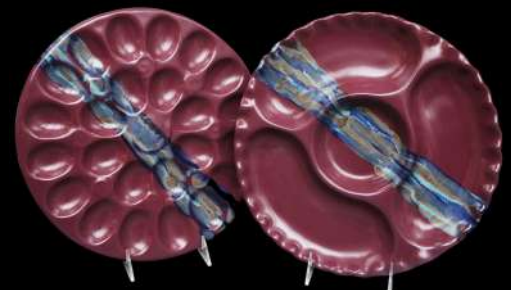

Mocha

Desert Sand

Island Oasis

Purple Passion

Small Batter Bowl

- Holds 4 Cups
- Oven, Microwave Dishwasher Safe

Large Batter Bowl

- Holds 6 Cups
- Oven, Microwave Dishwasher Safe