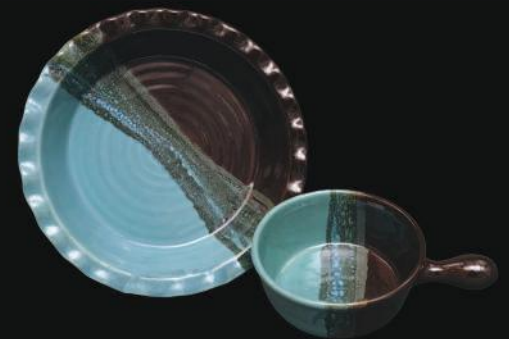

Pie Plate

- 10w x 10 d x 3 h
- Oven, Microwave Dishwasher Safe
- Recipe Card Included
- Recipe is stamped on the bottom

Soup Mug

- 6w x 6d x 3h
- Oven, Microwave and Dishwasher Safe
- Sturdy Handle

Ocean Tide

Desert Sand

Island Oasis