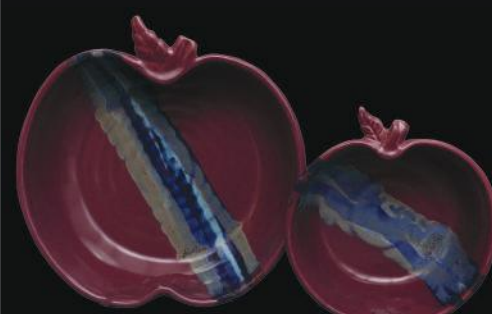

Purple Passion

Apple Torte

- 9w x 8 d x 2 H
- Oven, Microwave and Dishwasher Safe
- Recipe Card Included
- Recipe is stamped on the bottom

Small Apple Bowl

- 6 w x 6 d x 2 H
- Oven, Microwave and Dishwasher Safe
- Perfect for serving the Apple Torte

Purple Passion

Handled Casserole

- 11w x 11d x 2h
- Oven, Microwave and Dishwasher Safe
- Recipe Card Included
- Recipe is stamped on the bottom

Loaf Pan

- 9.5w x 5.5d x 4h
- Oven, Microwave and Dishwasher Safe
- Recipe Card Included
- Recipe is stamped on the bottom