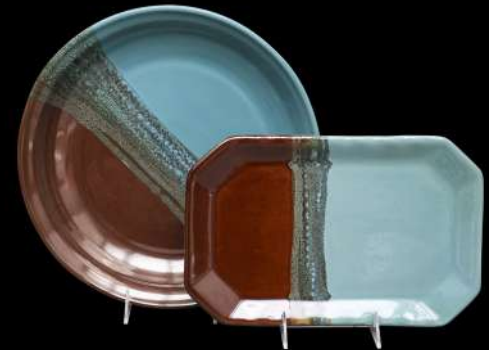

Rectangle Platter

- 12 x 7.5 x 1
- Pairs great with Soup Mug

Mossy Creek

Mystic Waters

Ocean Tide

Misty Green

Mountain Meadows

Mocha