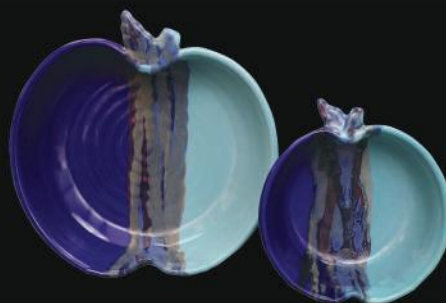

Mystic Waters