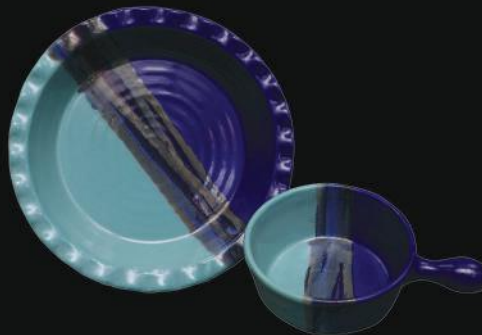

Mystic Waters