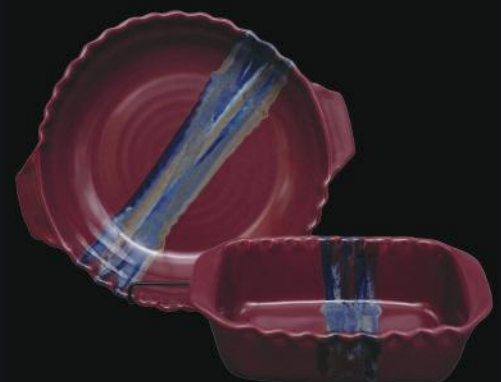

Purple Passion

Handled Casserole

- 11w x 11d x 2h
- Oven, Microwave and Dishwasher Safe
- Recipe Card Included
- Recipe is stamped on the bottom

Loaf Pan

- 9.5w x 5.5d x 4h
- Oven, Microwave and Dishwasher Safe
- Recipe Card Included
- Recipe is stamped on the bottom

Purple Passion

Dinner Plate

- 10x10x1
- Oven, Micro-wave dish-washer safe

Salad Plate

- 8x8x1
- Oven, Micro-wave dish-washer safe

Dessert Plate

- 6x6x1
- Oven, Micro-wave dish-washer safe

Mossy Creek