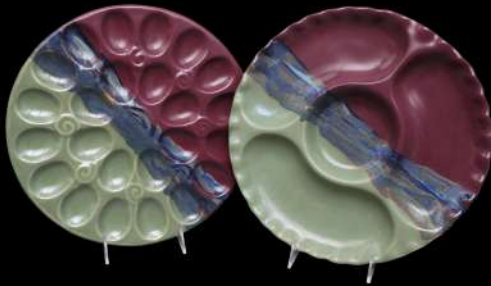

Egg Tray

- 12 x 12 x .5
- Space for 24 eggs

Relish Tray

- 12 x 12 x 1
- Perfect for 3 sides and 1 dip

Mossy Creek