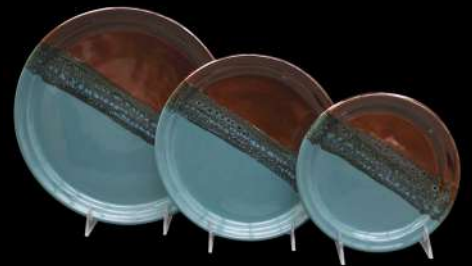

Dinner Plate

- 10x10x1
- Oven, Micro-wave dish-washer safe

Salad Plate

- 8x8x1
- Oven, Micro-wave dish-washer safe

Dessert Plate

- 6x6x1
- Oven, Micro-wave dish-washer safe

Mossy Creek

Mystic Waters

Ocean Tide

Misty Green

Mountain Meadows

Mocha

Desert Sand

Island Oasis

Purple Passion