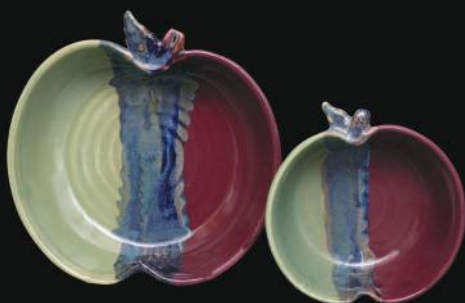

Apple Torte

- 9w x 8 d x 2 H
- Oven, Microwave and Dishwasher Safe
- Recipe Card Included
- Recipe is stamped on the bottom

Small Apple Bowl

- 6 w x 6 d x 2 H
- Oven, Microwave and Dishwasher Safe
- Perfect for serving the Apple Torte

Mossy Creek