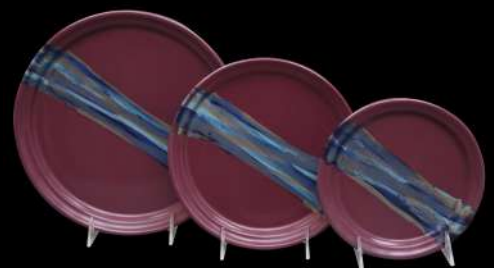

Purple Passion