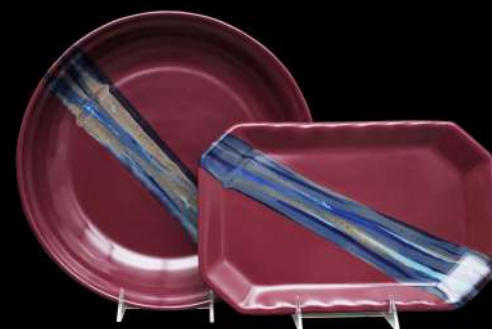

Purple Passion