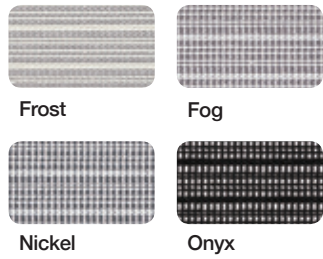

WIT WOVEN STRIPED MESH