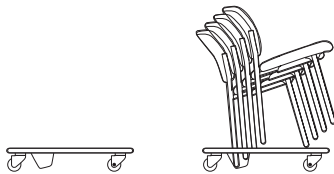

MODEL	EMPTY STACKING CART	STACKING CART WITH 4 CHAIRS
Overall Width	25.5	25.5
Overall Width Armless		25.5
Overall Width with Arms		25.5
Overall Depth	30.5	32.5
Overall Height	12.5	50.5
Weight	50 lb	

Dimensions are in inches.

Side chair stacks 4 both on the floor and on the optional cart.