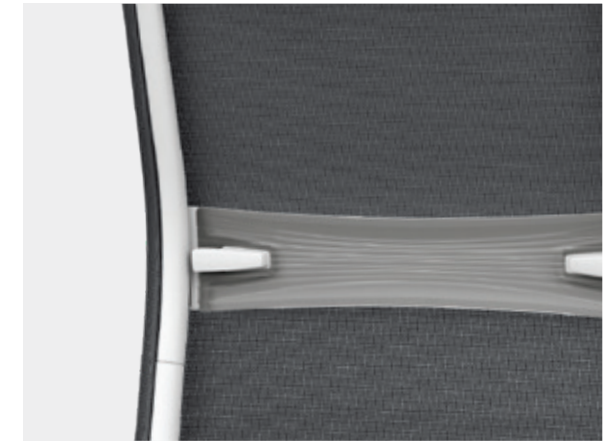

Find your sweet spot

Good back support feels different for everyone. That's why an easily adjustable lumbar mechanism (available in three different frame-matching colors) comes standard on all of our task models—so any Wit can become your Wit.