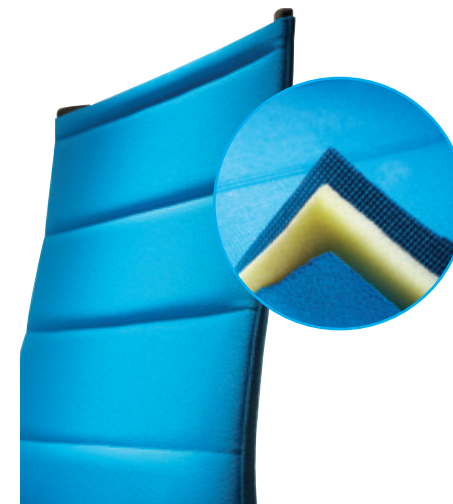

Performs well under pressure

The slim yet plush dual density foam seat cushion combined with the sloped design of the waterfall front edge help relieve pressure on the legs, promoting circulation and allowing you to sit comfortably for longer periods. So go ahead and take that long lunch. We got you.

HIGHBACK

MIDBACK

SIDE CHAIR

Thintex: The triple threat

THE FRONT: A design layer in breathable mesh or sleek Thintex fabric that's easily cleanable and durable

THE MIDDLE: A super-comfortable layer for that plush, pillowy feel