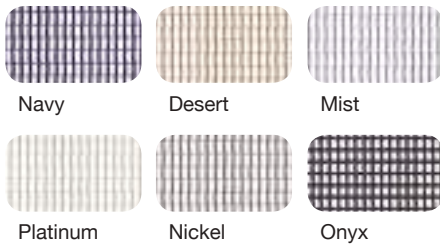

# Space ready

EXPERIENCE MORE AT [SITONIT.NET/VECTRA](http://SITONIT.NET/VECTRA)

TEXTILE: SitOnIt Seating/IDEON Newport Sand (seat), Platinum Mesh (back)

TEXTILE (Top): SitOnIt Seating/IDEON Malibu Soot (seat), Onyx Mesh (back)  
TEXTILE (Middle): SitOnIt Seating/IDEON Newport Fire (seat), Mist Mesh (back)  
TEXTILE (Bottom): SitOnIt Seating/IDEON Dynamic Cardinal (seat), Onyx Mesh (back)

## Frame and nylon base colors with casters

(Corresponding frame, nylon base & caster colors applies to graphite, fog and white. Tech silver gets graphite casters)

## Base option

(Casters match with frame color if Polished Aluminum base is selected)

## Mesh colors