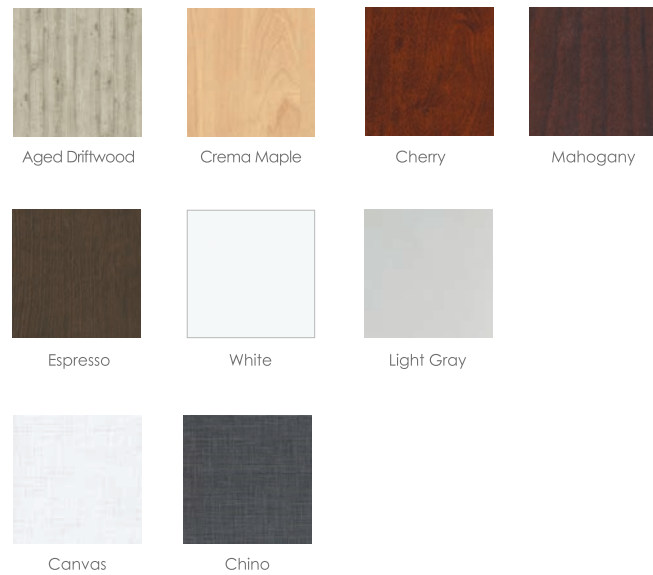

Espresso

White

Light Gray

Antique White

Fashion Gray

Shadow

Black

Canvas

Chino

White Nebula

Titanium EV

Tungsten EV

Graphite Nebula

Images are representative of the material and may not be an exact match.

OPTIONS

OPTIONS

HPL LAMINATE COLOR OPTIONS

ALL WILSONART & FORMICA HPL LAMINATES AVAILABLE

TFL COLOR OPTIONS

More finishes available upon request

WOOD VENEER COLOR OPTIONS

Images are representative of the material and may not be an exact match.

BASE COLOR OPTIONS

Images are representative of the material and may not be an exact match.

EDGE OPTIONS

STANDARD VINYL EDGE

PREMIUM VINYL EDGE

WOOD EDGE

URETHANE EDGE

Casters & Glides