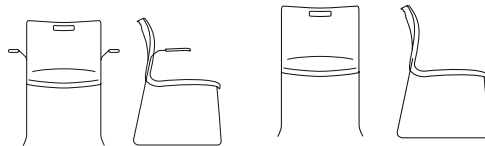

Specifications

MODEL	92 WIRE ROD
Overall Width Armless	19.5
Overall Width with Arms	24.5
Overall Depth	22
Overall Height	33
Seat Width	17
Seat Depth	17
Seat Height	17.5
Back Width	19
Back Height	16
Weight Armless	13 lb
Weight with Arms	15 lb
COM	0.75 yd
Weight Capacity	250 lb

Dimensions are in inches.