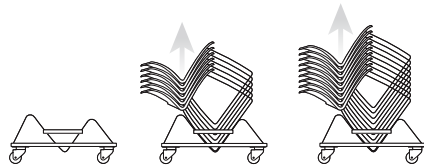


Value to
shout about

Rowdy®

SitOnIt • Seating®

Meet Rowdy

Crafted from a single shell for a simple modern look, our Rowdy is multi-purpose seating that's easy, lightweight and sturdy. The durable, sled-base frame comes in both black or chrome.

Choose from 14 plastic shell colors and thousands of colors and patterns for the upholstered seat model.

Style that stacks up

With a built-in pull handle for easy mobility, the Rowdy is ideal for high traffic areas like break rooms and cafeterias. The slender shell features a ribbed back for extra support.

STACKING: 10-15 on the floor,
25-40 on the optional cart.

Features

- 14 plastic colors
- Built-in pull handle
- Wire frame construction
- Black or chrome frame
- Plastic armless model stacks 15 on the floor, 40 on the optional cart
- Plastic arm model stack 10 on the floor, 25 on the optional cart
- Upholstered models stack 5 on the floor, 15-20 on the optional cart
- 250 lb. weight capacity
- Lifetime Warranty
- All options and thousands of fabrics ship in 2, 5 or 10 days

Rowdy Stacking Cart

	STACKING CART	CART WITH 20 CHAIRS (Upholstered Only)	CART WITH 25 CHAIRS (Plastic Only)
OVERALL WIDTH	26	26	
OVERALL WIDTH ARMLESS		26	
OVERALL WIDTH WITH ARMS		26	26
OVERALL DEPTH	31	39	39
OVERALL HEIGHT ARMLESS (# of chairs)	16	(40) 75	(20) 48
OVERALL HEIGHT WITH ARMS (plastic/upholstered)	16	(25) 60	(15) 43