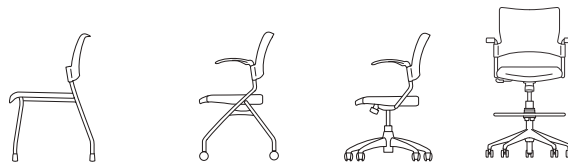

Multipurpose rooms call for seating that can adapt at a moment's notice. Our Relay comes in an easy-to-store nester model that folds up in a snap.

Features

- Collection features multipurpose nester, side chair and task chair or stool
- Vertebrae design on back adds structural reinforcement and durability
- High-impact polypropylene for long-lasting durability and comfort
- Arm and armless nester stack three high on the floor
- Arm and armless four-leg stacks five on the floor, five on the optional cart
- Wall-saver frame design minimizes scuffs and marks on walls
- Lifetime warranty on all structural components
- 250 lb weight capacity
- All options and thousands of fabrics ship in two, five or 10 days

Options

Seat	Back	Arms	Base	Frame color
<ul style="list-style-type: none"> • Plastic • Upholstered 	<ul style="list-style-type: none"> • Plastic • Upholstered 	<ul style="list-style-type: none"> • Arm • Armless 	<ul style="list-style-type: none"> • Glides • Casters 	<ul style="list-style-type: none"> • Black • Silver

Other options

- Ganging Bracket
- Stacking Cart

Shell colors

Specifications

Model	94F 4-Leg Multipurpose Chair	94X Nester Chair	94T Light Task Chair	94B S1 Task Stool
Overall Width Armless	21.125	24	26	26
Overall Width with Arms	25.75	25.75	26	26
Overall Depth	22	25.25	26	26
Overall Height	33.5	33.5	32.25-37.25	35.25
Seat Width	18.25	18.25	18.25	20.5
Seat Depth	17	17.25	17.25	18
Seat Height	18 (p) 19 (us/up)	18.5 (p) 19.5 (us/up)	17-22	20.625-27
Back Width	19.125	19.125	19.125	19.125
Back Height	17	17	17	17
Weight Armless	13.5 lb	21.5 lb	27 lb	31 lb
Weight with Arms	14.5 lb	22.5 lb	28 lb	32 lb
COM	0.75 yd (us) 1 yd (up)	0.75 yd (us) 1 yd (up)	0.75 yd (us) 1 yd (up)	0.75 yd (us) 1 yd (up)
Maximum Cart Stacking	5 (non-upholstered) 5 (upholstered)			
Maximum Floor Stacking	5 (non-upholstered) 5 (upholstered)	3 (non-upholstered) 3 (upholstered)		
Weight Capacity Warranty	250 lb	250 lb	250 lb	250 lb