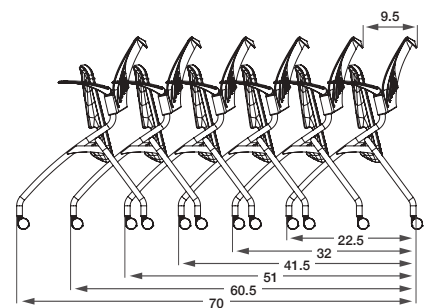

Other options

- Ganging Bracket
- Stacking Cart

Shell colors

Specifications

Model	94F 4-Leg Multipurpose Chair	94X Nester Chair	94T Light Task Chair	94B S1 Task Stool
Overall Width Armless	21.125	24	26	26
Overall Width with Arms	25.75	25.75	26	26
Overall Depth	22	25.25	26	26
Overall Height	33.5	33.5	32.25-37.25	35.25
Seat Width	18.25	18.25	18.25	20.5
Seat Depth	17	17.25	17.25	18
Seat Height	18 (p) 19 (us/up)	18.5 (p) 19.5 (us/up)	17-22	20.625-27
Back Width	19.125	19.125	19.125	19.125
Back Height	17	17	17	17
Weight Armless	13.5 lb	21.5 lb	27 lb	31 lb
Weight with Arms	14.5 lb	22.5 lb	28 lb	32 lb
COM	0.75 yd (us) 1 yd (up)	0.75 yd (us) 1 yd (up)	0.75 yd (us) 1 yd (up)	0.75 yd (us) 1 yd (up)
Maximum Cart Stacking	5 (non-upholstered) 5 (upholstered)			
Maximum Floor Stacking	5 (non-upholstered) 5 (upholstered)	3 (non-upholstered) 3 (upholstered)		
Weight Capacity Warranty	250 lb	250 lb	250 lb	250 lb

Dimensions are in inches.

SitOnIt • Seating®

Front cover textile: SitOnIt Seating//IDEON Collection Newport Fire

For more information, please visit us at sitonit.net • tel (888) 274-8664 • fax (714) 995-4855 • sales@sitonit.net • 6415 Katella Avenue, Cypress, CA 90630