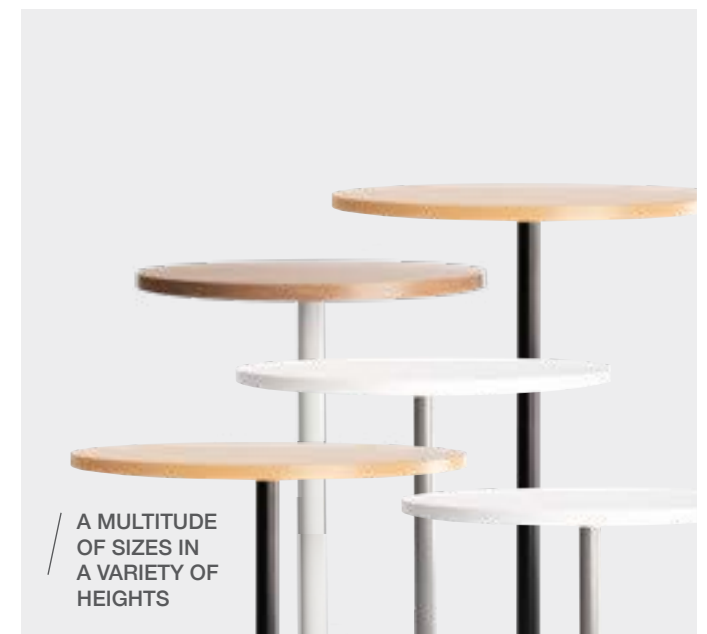

A MULTITUDE OF SIZES IN A VARIETY OF HEIGHTS