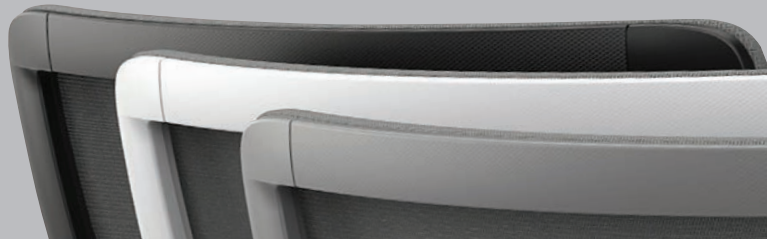

white frame

fog frame

black frame