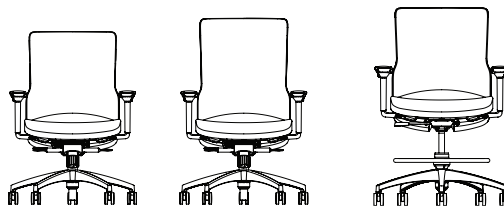

ChairBuilder® 2.0

Midback

Highback

Task Stool

Novo

Specifications

MODEL	1033.BK1 MIDBACK MESH	1033.BK 2 Highback Mesh/ 1033.BK 2 LT Highback Large & Tall	1033 MIDBACK STOOL S1/S2
Overall Width Armless	26	26/26	26
Overall Width with Arms	26	26/29	26
Overall Depth	26	26/27.75	26
Overall Height	36	39/39	39/42
Seat Width	20	20.5/22	20
Seat Depth	18	18/17.5	18
Seat Height (mechanism)	(B) 16-19.75 (T) 16.25-20 (F) 16.75-20.25 (F/E3) 17-20.625	(B) 16-19.75 (T) 16.25-20 (F) 16.75-20.25 (F/E3) 17-20.625 LT (Y) 17.5-21.5	(B) 21.375-29/ (B) 24.25-34.25
Seat Height with Higher Cylinder (mechanism)	B) 16.25-21.25 (T) 16.5-21.5 (F) 17-22 (F/E3) 17.25-22.25	(B) 16.25-21.25 (T) 16.5-21.5 (F) 17-22 (F/E3) 17.25-22.25	
Seat Height with Lower Cylinder (mechanism)	(B) 14.50-18.25 (T) 14.75-17.5 (F) 15.25-18 (F/E3) 15.50-18.25	(B) 14.50-18.25 (T) 14.75-17.5 (F) 15.25-18 (F/E3) 15.50-18.25	
Back Width	19	19/19	19
Back Height	20	23/21.5	20
Weight Armless	31 lbs.	32 lbs./ 46 lbs.	29/30 lbs.
Weight with Arms	37 lbs.	38 lbs./ 52 lbs.	35/36 lbs.
COM	1.1 yds.	1.1 yds./ 1.45 yds	1.1 yds.
COL	20 sq. ft.	20 sq. ft./ 25 sq. ft.	20 sq. ft.
Weight Capacity	300 lbs.	300 lbs./ 400 lbs.	300 lbs.

Dimensions are in inches.

Features

- Midback, highback and midback task stool
- Adjustable lumbar support comes standard on all models
- 3 frame colors with matching base
- 3 lumbar colors with 13 lumbar accent colors
- 12 mesh colors
- Basic, standard synchro and swivel-tilt mechanisms
- 3 arm types: fixed, height-adjustable or multi-adjustable (height/width) arm options
- Textured, easy-grip arms
- Adjustable seat depth (optional)
- Polished aluminum base (optional)
- Waterfall seat
- Standard 300 lb. weight capacity
- Heavy Duty Series - 400lb. weight capacity option
- Lifetime Warranty on all structural components; 12 years for 24/7 use
- All options and thousands of textiles ship in 2, 5 or 10 days