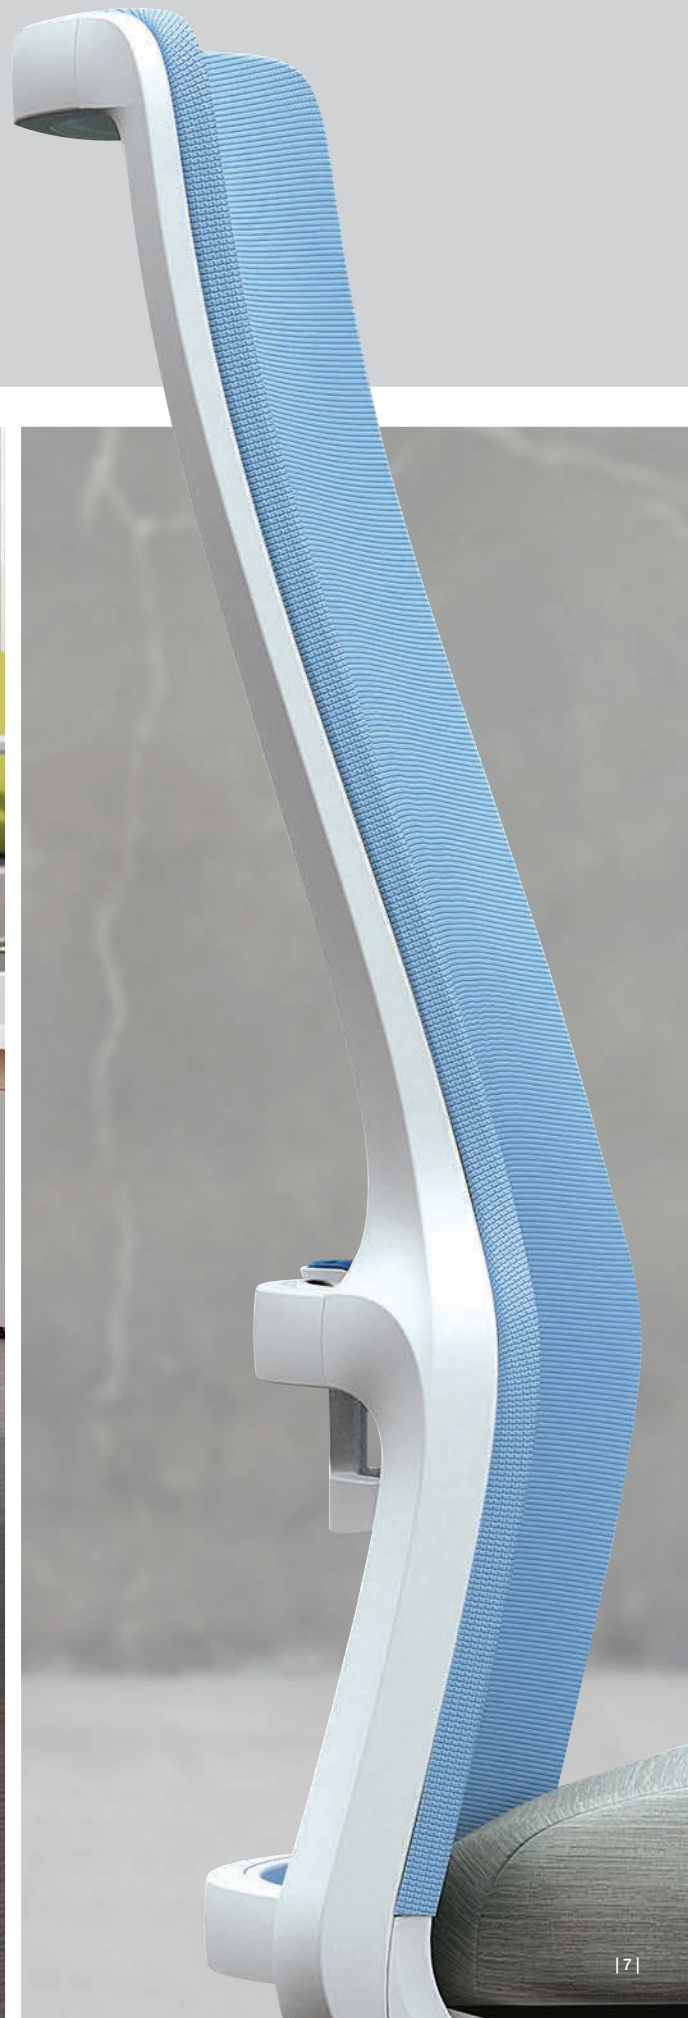

Novo®

SitOn.It • Seating®

Hyper-customizable. Super-ergonomic.

TEXTILES: Fire Mesh (back), Green Hides Lena Sterling (seat)

Let's Get Creative

Our Novo is a modern designer's dream, combining endlessly customizable features with award-winning design. Choose from tons of colors and features—the configuration choices are limitless.

NOVO

Versatile By Design

Whether you need something professional for the boardroom or vibrant for a collaborative space, Novo has you covered.

TEXTILES: Onyx Mesh (back), SitOnIt Collection Pop Onyx (seat)

25
day
turnaround
10

The Goes-With-Anything Chair

Clean lines and subtly rounded corners give a contemporary twist to a classic silhouette, making our Novo intrinsically versatile and easy to design around.

TEXTILES: Tangerine Mesh (back), SitOnIt Pop Tangerine (seat)

TEXTILES: Aqua Mesh (back), SitOnIt Slide Nickel (seat)

Options For Days

Choose from features like an adjustable, integrated lumbar support, built-in synchro-mechanism and height-adjustable arms.