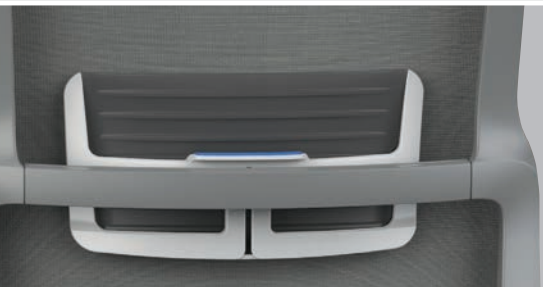

tangerine

white lumbar