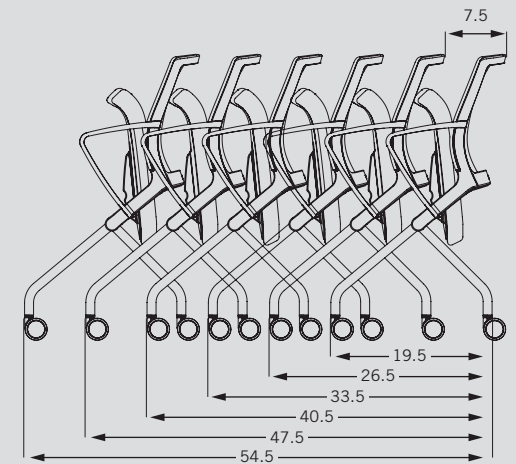

MOVİ MODELS:

- Nester
- Light task chair
- Light task stool (standard and extended stool kit)