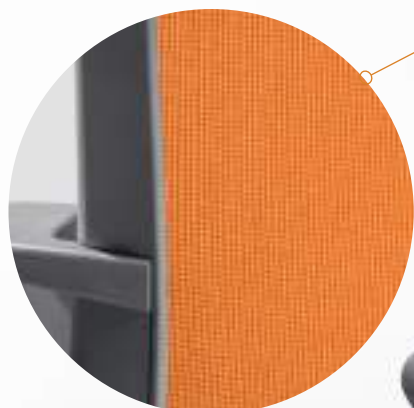

A closer look