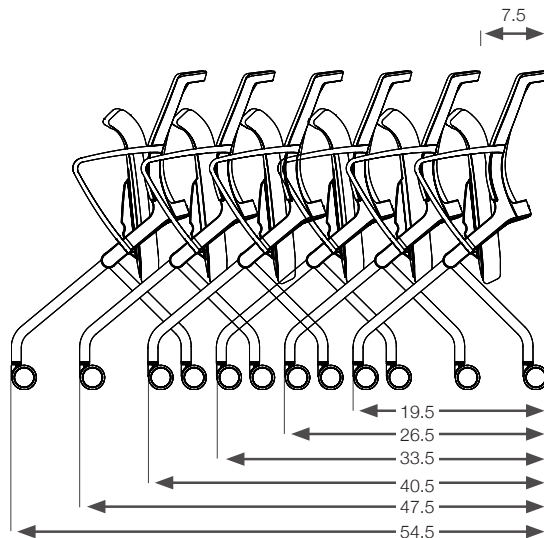

Fog

Black

Frames

White

Fog

Black

Specifications

MODEL	1061 FT4 NESTER	1062 FT3 LIGHT TASK CHAIR	1062 S21/1062 S22 TASK STOOL/EXTENDED TASK STOOL
Overall Width with Fixed Arm	23	26	26
Overall Width Armless	21	26	26
Overall Depth	22.75	26	26
Overall Height	34.62	34.5	37.75/41
Seat Width	19	19	19
Seat Depth	17	17	17
Seat Height	18	17.5-22.5	21.5-28.5/24.5-34
Back Width	18	18	18
Back Height	18	18	18
Weight with Fixed Arm	20 lb	23 lb	28 lb/29 lb
Weight Armless	19 lb	22 lb	27 lb/28 lb
COM	.75 yd	.75 yd	.75 yd
COL	10 sq ft	10 sq ft	10 sq ft
Weight Capacity	300 lb	300 lb	300 lb

Dimensions are in inches.

SitOnIt • Seating®

FRONT COVER TEXTILE: Tangerine Mesh (back), SitOnIt Seating Cue Fog (seat)

For more information, please visit us at sitonit.net • tel (888) 274-8664 • fax (714) 995-4855 • sales@sitonit.net • 6415 Katella Avenue, Cypress, CA 90630