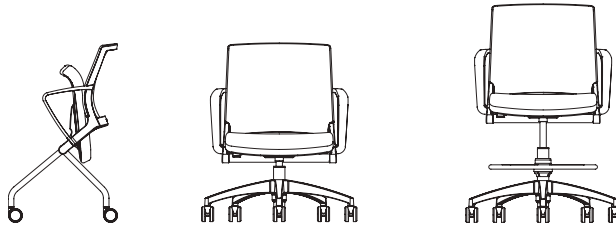

A closer look

Lightweight, breathable mesh options

Available in an armless option

Clean-out space for easy maintenance

Flip-up seat for convenient nesting + storage

Up to 14 degrees of flexible hip support

Fog

Black

Frames

White

Fog

Black

Specifications

MODEL	1061 FT4 NESTER	1062 FT3 LIGHT TASK CHAIR	1062 S21/1062 S22 TASK STOOL/EXTENDED TASK STOOL
Overall Width with Fixed Arm	23	26	26
Overall Width Armless	21	26	26
Overall Depth	22.75	26	26
Overall Height	34.62	34.5	37.75/41
Seat Width	19	19	19
Seat Depth	17	17	17
Seat Height	18	17.5-22.5	21.5-28.5/24.5-34
Back Width	18	18	18
Back Height	18	18	18
Weight with Fixed Arm	20 lb	23 lb	28 lb/29 lb
Weight Armless	19 lb	22 lb	27 lb/28 lb
COM	.75 yd	.75 yd	.75 yd
COL	10 sq ft	10 sq ft	10 sq ft
Weight Capacity	300 lb	300 lb	300 lb

Dimensions are in inches.

SitOnIt • Seating®

FRONT COVER TEXTILE: Tangerine Mesh (back), SitOnIt Seating Cue Fog (seat)

For more information, please visit us at sitonit.net • tel (888) 274-8664 • fax (714) 995-4855 • sales@sitonit.net • 6415 Katella Avenue, Cypress, CA 90630