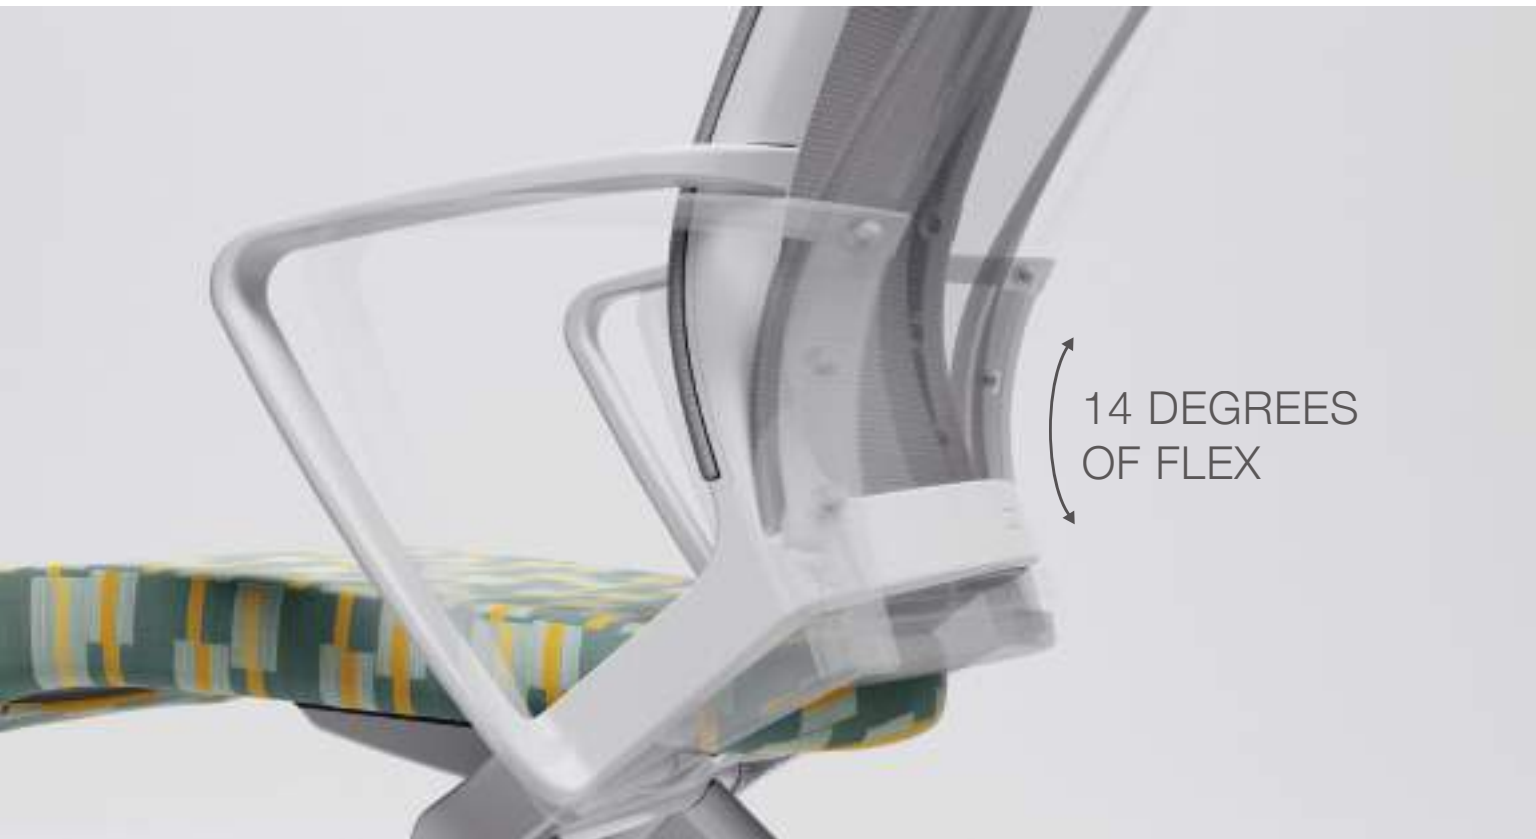


Lean back.
Nest easy.

Movi™

SitOnIt • Seating®

How often do you switch gears?

Meet the last nester you'll ever need. Whether you're setting up, breaking down or making space for spontaneous collaboration, today's modern workplace calls for high-design seating solutions that can keep up with it all. Enter Movi: our lightweight flexing nester with a slim, modern frame and extra flexibility built right in for comfort all day long.

Move. Shift. Readjust. Repeat.

For all those quick touch-bases that end up being anything but, there's Movi. With up to 14 degrees of flexible support at the hip, the Movi helps distribute pressure evenly across the back and seat for better, long-term support.

A closer look

Lightweight, breathable mesh options

Available in an armless option

Clean-out space for easy maintenance

Flip-up seat for convenient nesting + storage

Up to 14 degrees of flexible hip support