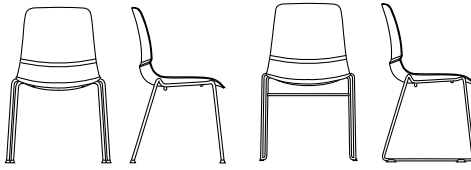

TEXTILE: SitOnIt Seating/IDEON Venice Sundown (seat)

The slim, simple, stackable, soft shell chair

Mika sits above most others in its class – and not just because it was a “Best of NeoCon” silver award winner. Mika is elevated. Upholstered or non-upholstered, it reaches new heights in what a molded shell chair can be. From top to bottom, the design flows. Back and forth, the design rocks with 15 degrees of flex. Up and up, the design pushes an upholstered seat farther than ever before. And in the end, you arrive at a place of sit-ability and stack-ability hard to find in something that looks this good.

DESIGNED BY ITO DESIGN

TEXTILE: SitOnIt Seating/IDEON Venice Sundown and Newport Aqua (seat)

The ripple effect

Mika makes waves with a design that stacks up well. From the very first sit, you'll see it's light in scale and not on performance. And while Mika provides the kind of durability you want in a multipurpose chair, there's ergonomic engineering throughout. The sculpted shell offers a natural cradle while the flex-ridge back and optional 2/3 upholstered seat lend comfort to lounge a little longer.

Black

Fog

White

Shell colors

Black

Fog

White

Customize your Mika with our industry-leading visualization tool at www.ChairBuilder.com.

Mika loves company

And always goes with the flow. From catch-up meetings to working lunches, the award-winning Mika can elevate any social space get-together.

Specifications

MODEL	1101 FT1 4-LEG	1101 FT2 WIRE ROD
Overall Width	22.75	19.65
Overall Depth	19.5	19.5
Overall Height	32.15	32.40
Seat Width	17.5	17.5
Seat Depth	16.75	16.75
Seat Height	18.5	18.5
Back Width	16.25	16.25
Back Height	15.25	15.25
Weight	15 lb	14.5 lb
COM	.85 yd	.85 yd
Maximum Floor Stacking	3 non-upholstered 9 upholstered	3 non-upholstered 6 upholstered
Weight Capacity Warranty	300 lb	300 lb