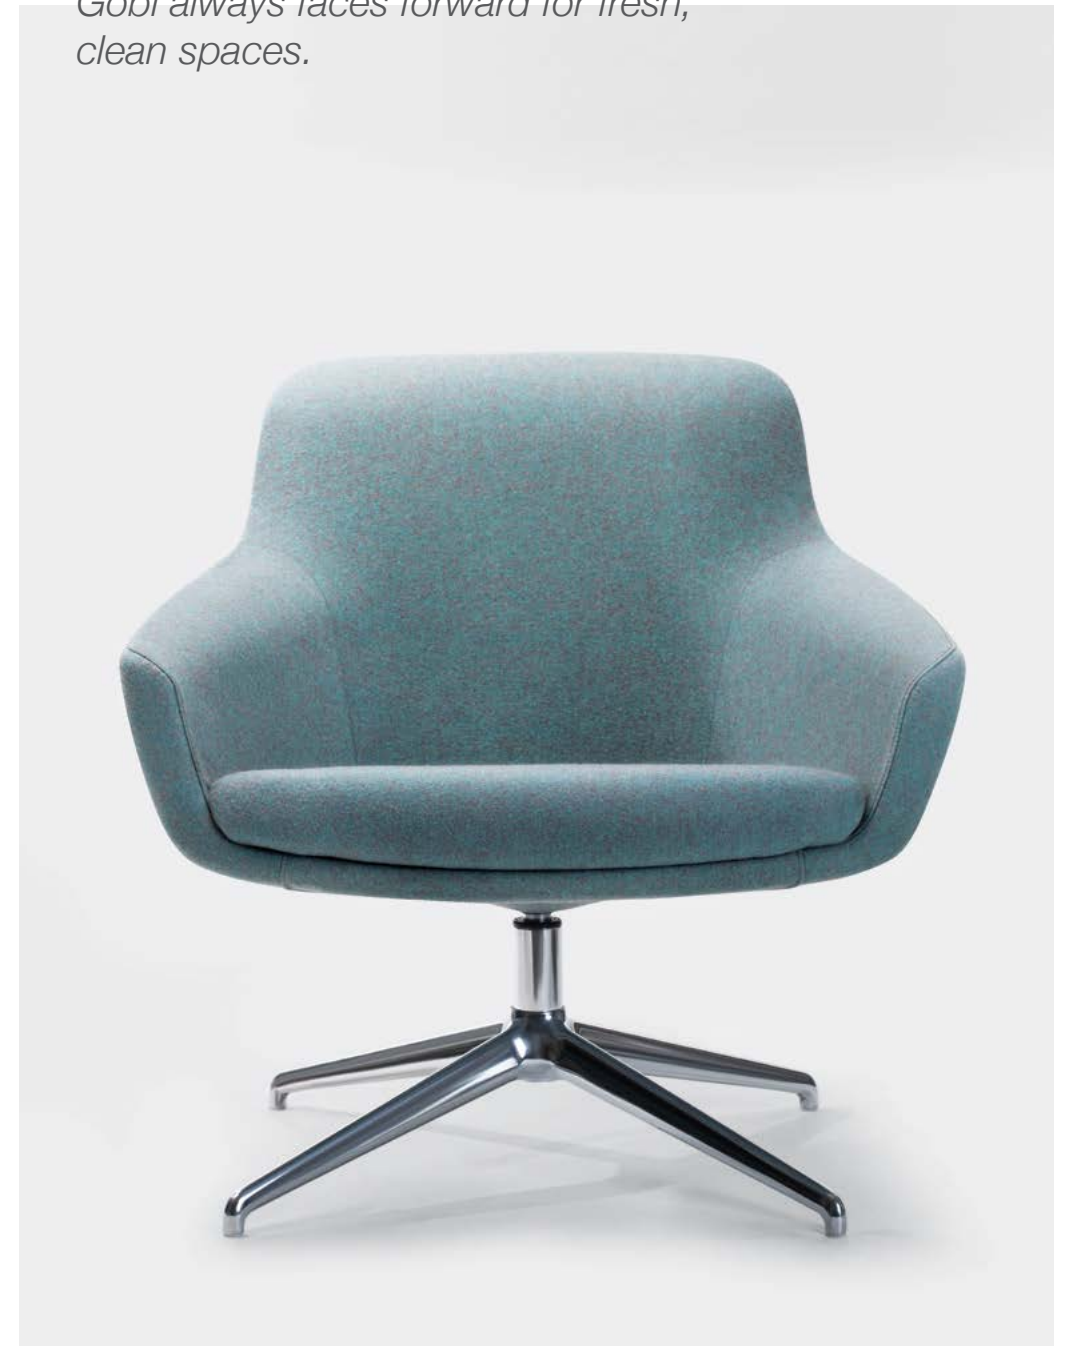

Made for modes

Work mode. Wait mode. Let's-get-it-done mode. Today's open and collaborative spaces should help you shift spontaneously. And Gobi is the perfect huddle partner. Its sculpted comfort and modern, easy-going design can carry you through the many modes you find yourself in – so that another day at the office feels like anything but.

Optional auto-return base ensures Gobi always faces forward for fresh, clean spaces.

Assemble your ensemble

From small gatherings to larger configurations, Gobi pairs well with just about any group – mixed or modular. Flared arms offer an open invitation to sit while a wide, comfortable seat provides a refined and roomy rest when you do.

No reservations required

Big ideas can be hard to schedule and often take place outside dedicated meeting rooms. Go-with-the-flow Gobi helps you huddle for every brainstorm, touch-base and last-minute meeting of the modern office with the sit-ability you expect from the leader in comfort. It's also perfect for creating casual collaboration corners and in-between islands you can breeze through on the fly.

Minimalist design, easy angles and soft, sculpted curves add comfort to every encounter.

Finishes

Bases

Polished Aluminum

Bronze

Charcoal

Uptown

Colombian