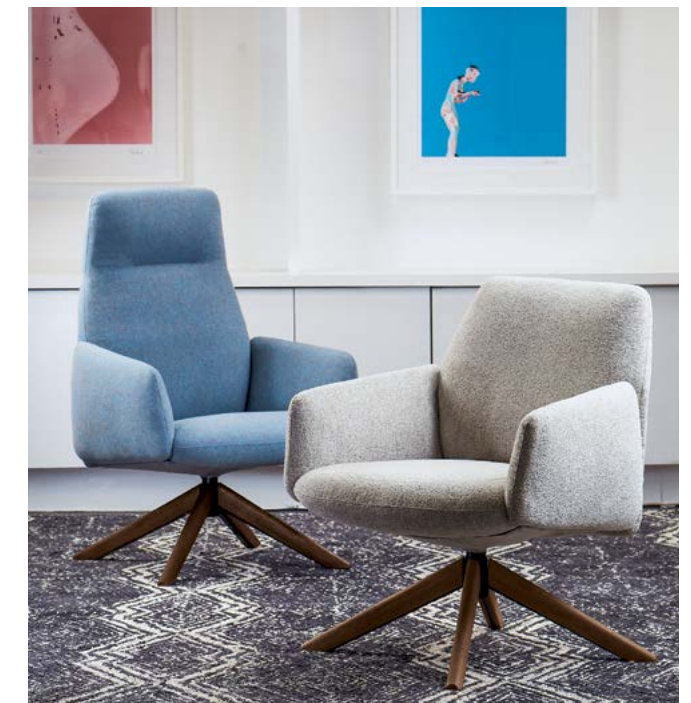

Elemental features

Nature loves diversity. And we want your spaces to be inspired by the variety it offers. Add a touch of warmth with wood or make it modern with metal. You can color your Envoi with thousands of textile options or add optional auto-return bases to keep your spaces looking fresh.

Midback or highback, sit back with unmatched style and comfort.