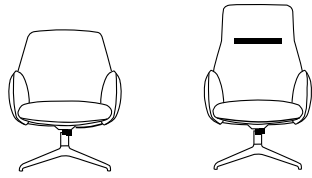

Specifications

MODEL		Midback	Highback
Height		30 3/4	41.5
Width		27	27
Depth		26	26
Seat Depth		18	18
Seat Height		16.5	16.5
Back Height		21.25	28
Weight		42 lb	54 lb
COM	Single Upholstery	3.5 yd	3.75 yd
	Seat	1.25 yd	1.25 yd
	Back+Arm (s)	3.26 yd	3.44 yd
COL	Single Upholstery	60 sq ft	63 sq ft
	Seat	21 sq ft	21 sq ft
	Back+Arm (s)	55 sq ft	58 sq ft
Weight Capacity Warranty		300 lb	300 lb

Dimensions are in inches.