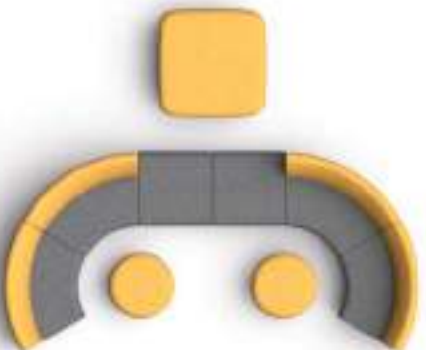

Flexibility to fit
(any space or need)