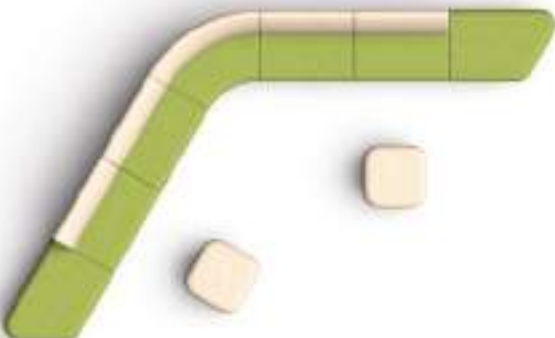

Flexibility to fit
(any space or need)