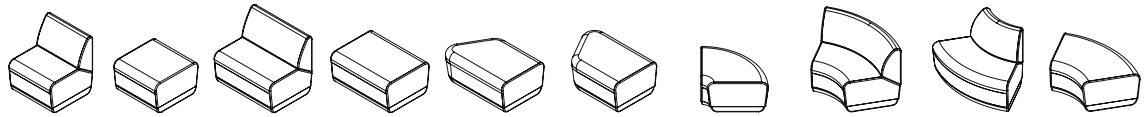

# Specifications

MODEL	Single Seat	Single Bench	1.5 Seat	1.5 Bench	Right-Angled End Bench	Left-Angled End Bench	90° Corner Bench	120° Inner Seat	120° Outer Seat	120° Bench
Height	31.5	17.5	31.5	17.5	17.5	17.5	17.5	31.5	31.5	17.5
Width	27	27	36	36	40	40	42.5	47.5	47.5	47.5
Depth	27	27	27	27	27	27	27	27	27	27
Seat Depth	17.9	27	17.9	27	27	27	27	17.9	17.9	27
Seat Height	17.5	17.5	17.5	17.5	17.5	17.5	17.5	17.5	17.5	17.5
Back Height	14.5	----	14.5	----	----	----	----	14.5	14.5	----
Weight	64.5 lbs	49 lbs	82.5 lbs	58.5 lbs	61.5 lbs	61.5 lbs	47 lbs	87.5 lbs	78 lbs	63 lbs
COM (single upholstery)	3 yds	2 yds	4 yds	2.5 yds	2.5 yds	2.5 yds	2.5 yds	4.38 yds	4.38 yds	2.75 yds
COM (dual upholstery)										
Seat	2 yds	----	2.5 yds	----	----	----	----	2.75 yds	2.75 yds	----
Back	1.56 yds	----	1.75 yds	----	----	----	----	2.5 yds	2.5 yds	----
Weight Capacity (400 lbs. per seat position)	400 lbs	400 lbs	800 lbs	800 lbs	800 lbs	800 lbs	400 lbs	800 lbs	800 lbs	800 lbs