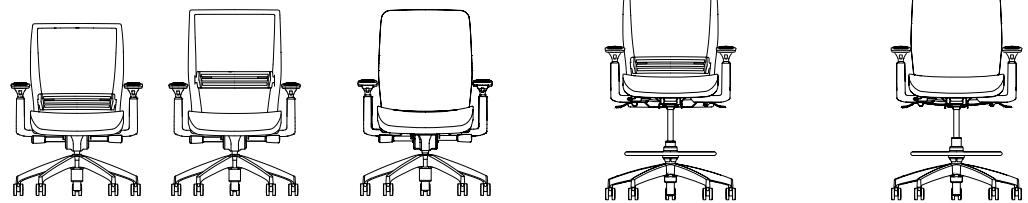

Left side: Tilt lock and optional seat depth adjustment

Right side: Tilt tension and seat height adjustment

Swivel tilt also available.

Amplify®

The power of more.

Specifications

MODEL	2722 MIDBACK MESH	2723 High Back Mesh/ 2723 LT Highback Mesh Large & Tall	2723 B3 HIGHBACK UPHOLSTERED	2722 B1 S1/2722 B1 S2 MIDBACK MESH TASK STOOL/ EXTENDED TASK STOOL	2723 B1 S1/2723 B1 S2 HIGHBACK UPHOLSTERED TASK STOOL/ EXTENDED TASK STOOL
Overall Width Armless	26	26/26	26	26	26
Overall Width with Arms	27.75-28.25	27.75-28.25 / 29	27.75-28.25	27.75-28.25	27.75-28.25
Overall Depth	24.5	27.75	24.5	24.5	24.5
Overall Height	40	43/42	42	39-46.5/43.75-53.38	40.75-48.25/45.5-55.13
Seat Width	19.25	19.25/22	19.25	19.25	19.25
Seat Depth	16-18.5	16-18.5/17.5	16-18.25	16	16
Seat Height (mechanism)	(Y) 16.75-20.25 (T) 16.88-20.50 (Y) 18.38-22.63	(Y) 16.75-20.25 (T) 16.88-20.50 (Y) 18.38-22.63 (T) 17.5-21.75 LT (Y) 17.5-21.5	(Y) 16.50-20.35 (T) 16.50-20.12 (Y) 18.00-22.50 (T) 17.5-21.87	(B) 21.5-27.5/24.5-34.5	(B) 21.5-27.5/24.5-34.5
Seat Height with Higher Cylinder (mechanism)	(T) 17.5-21.75				
Back Width	19.5	19.5/19.5	18.5	19.5	18.5
Back Height	20.37	23.37/22	22.0	20.37/20.37	22
Weight Armless	32 lbs.	34 lbs./44 lbs.	35 lbs.	34/35 lbs.	35.5/36 lbs.
Weight with Arms	37 lbs.	39 lbs./ 50 lbs.	40 lbs.	39.5/40 lbs.	40.5/41 lbs.
COM	1.06 yds.	1.06 yds./1.45 lbs.	1.80 yds.	1.06 yds.	1.80 yds.
COL	20 sq. ft.	20 sq. ft./ 25 sq. ft.	34 sq. ft.	20 sq. ft.	34 sq. ft.
Weight Capacity	300 lbs.	300 lbs./ 400 lbs.	300 lbs.	300 lbs.	300 lbs.