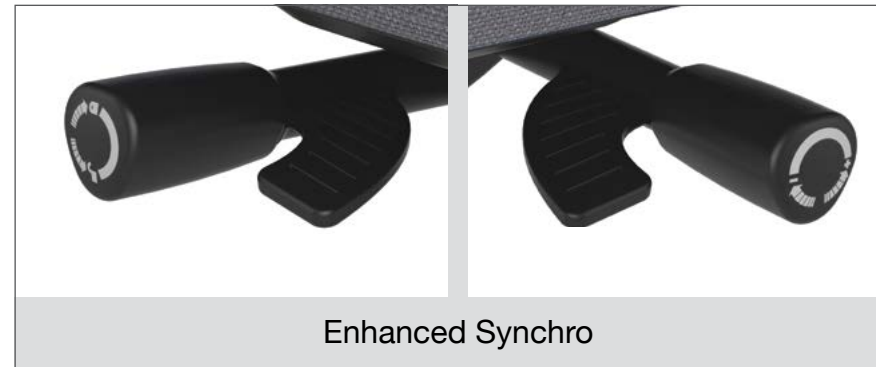

Black

Fog

Polished Aluminum

Frame

Frame color includes base, lumbar support band and arms.

Black

Fog

Mechanisms & Controls

Enhanced Synchro

Left side: Tilt lock and optional seat depth adjustment

Right side: Tilt tension and seat height adjustment

Swivel tilt also available.

Arms

Arm color will match frame (arm pads are black).

Fixed Polyurethane

Height Adjustable

Multi-Adjustable (height/width)

Upholstered Back Options

Highback

Highback Task Stool

Frame

Black and fog frame color includes back, back support, arms and base. Fog with silver frame color is fog back with silver back support and base. Adjustable arm is silver. Fixed arm is fog.