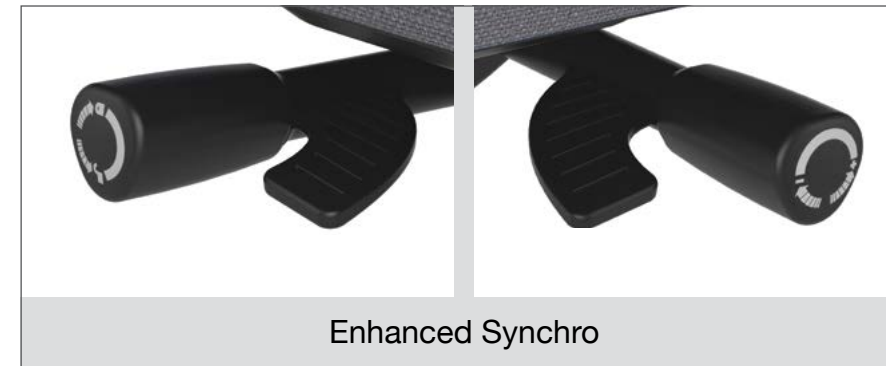

Silver (For fog with silver frame only)

Arms

Arm color will match frame (arm pads are black).

Fixed Polyurethane

Height Adjustable

Multi-Adjustable (height/width)

Mechanisms & Controls

Enhanced Synchro

Left side: Tilt lock and optional seat depth adjustment

Right side: Tilt tension and seat height adjustment

Swivel tilt also available.

Amplify®

The power of more.

Specifications

MODEL	2722 MIDBACK MESH	2723 High Back Mesh/ 2723 LT Highback Mesh Large & Tall	2723 B3 HIGHBACK UPHOLSTERED	2722 B1 S1/2722 B1 S2 MIDBACK MESH TASK STOOL/ EXTENDED TASK STOOL	2723 B1 S1/2723 B1 S2 HIGHBACK UPHOLSTERED TASK STOOL/ EXTENDED TASK STOOL
Overall Width Armless	26	26/26	26	26	26
Overall Width with Arms	27.75-28.25	27.75-28.25 / 29	27.75-28.25	27.75-28.25	27.75-28.25
Overall Depth	24.5	27.75	24.5	24.5	24.5
Overall Height	40	43/42	42	39-46.5/43.75-53.38	40.75-48.25/45.5-55.13
Seat Width	19.25	19.25/22	19.25	19.25	19.25
Seat Depth	16-18.5	16-18.5/17.5	16-18.25	16	16
Seat Height (mechanism)	(Y) 16.75-20.25 (T) 16.88-20.50 (Y) 18.38-22.63	(Y) 16.75-20.25 (T) 16.88-20.50 (Y) 18.38-22.63 (T) 17.5-21.75 LT (Y) 17.5-21.5	(Y) 16.50-20.35 (T) 16.50-20.12 (Y) 18.00-22.50 (T) 17.5-21.87	(B) 21.5-27.5/24.5-34.5	(B) 21.5-27.5/24.5-34.5
Seat Height with Higher Cylinder (mechanism)	(T) 17.5-21.75				
Back Width	19.5	19.5/19.5	18.5	19.5	18.5
Back Height	20.37	23.37/22	22.0	20.37/20.37	22
Weight Armless	32 lbs.	34 lbs./44 lbs.	35 lbs.	34/35 lbs.	35.5/36 lbs.
Weight with Arms	37 lbs.	39 lbs./ 50 lbs.	40 lbs.	39.5/40 lbs.	40.5/41 lbs.
COM	1.06 yds.	1.06 yds./1.45 lbs.	1.80 yds.	1.06 yds.	1.80 yds.
COL	20 sq. ft.	20 sq. ft./ 25 sq. ft.	34 sq. ft.	20 sq. ft.	34 sq. ft.
Weight Capacity	300 lbs.	300 lbs./ 400 lbs.	300 lbs.	300 lbs.	300 lbs.