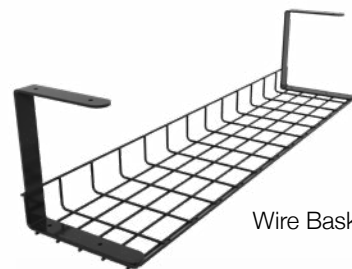

WIRE MANAGEMENT AND POWER STRIPS

GSA SIN #: 33721

GSA SIN number for horizontal wire manager (WM01), wire channel (WM02) and J Chan without power (WM03).

Having trouble finding an outlet? Not us. Our Power Strip features eight outlets to charge or power up any device; conveniently install under your desk or plug in anywhere with the 8-foot cord. Then, tidy up for a clean, organized workspace. Our selection of wire management accessories help you detain and maintain cord clutter from your computers and electronics.

1. Wire Management and Power Strip Add-Ons

Product Type	Code	Price
Power Strip		
Power Strip	3152.PST1.WM00	\$170
Wire Management With Power		
J Chan With Power	3152.PST1.WM03	\$307
Wire Basket With Power	3152.PST1.WM05	\$244
Wire Management Without Power		
Horizontal Wire Management	3152.WM01	\$62
J Chan Without Power	3152.WM03	\$137
Wire Basket Without Power	3152.WM05	\$74
Wire Channel	3152.WM02	\$48

Horizontal Wire Manager

J Chan Without Power

J Chan With Power

Wire Basket

Wire Basket with Power

Wire Channel

Power Strip