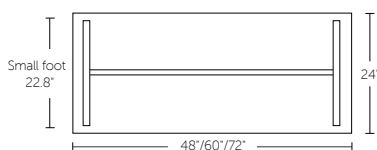

AGILE SINGLE SIDED

STANDARD FEATURES

- Overload operation protection
- Electronic screen displaying exact height with 4 preset height settings
- Wide base foot and leveler for adjustment
- Height range: 26" - 43.5"
- Load capacity: 225 lbs.
- Height adjustment speed: 1"/second
- Gross weight: 80 lbs.
- Warranty: frame - 10 years; motor 5 years

STANDARD FRAME SIZES ACCOMMODATE WORKSURFACE SIZES

48"w x 24"d	48"w x 30"d
60"w x 24"d	60"w x 30"d
72"w x 24"d	72"w x 30"d

Single-sided Desk

10 YEAR GUARANTEE*

*5 Year Guarantee on electric motor

FRAME OPTIONS

Arctic White

Black Powdercoat

SIZE GUIDE

2 Column Electric Adjust

AGILE BACK-TO-BACK

STANDARD FEATURES

- Overload operation protection
- Electronic screen displaying exact height with 4 preset height settings
- Wide base foot and leveler for adjustment
- Height range: 26" - 43.5"
- Load capacity: 225 lbs.
- Height adjustment speed: 1"/second
- Gross weight: 80 lbs.
- Warranty: frame - 10 years; motor 5 years

STANDARD FRAME SIZES ACCOMMODATE WORKSURFACE SIZES

48"w x 24"d	48"w x 30"d
60"w x 24"d	60"w x 30"d
72"w x 24"d	72"w x 30"d

FRAME OPTIONS

Arctic White

Black Powdercoat

Double-sided Desk

10 YEAR GUARANTEE*

*5 Year Guarantee on electric motor