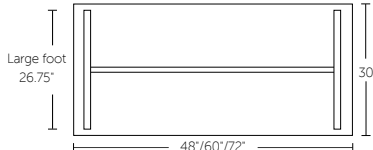

AGILE SINGLE SIDED

STANDARD FEATURES

- Overload operation protection
- Electronic screen displaying exact height with 4 preset height settings
- Wide base foot and leveler for adjustment
- Height range: 26" - 43.5"
- Load capacity: 225 lbs.
- Height adjustment speed: 1"/second
- Gross weight: 80 lbs.
- Warranty: frame - 10 years; motor 5 years

STANDARD FRAME SIZES ACCOMMODATE WORKSURFACE SIZES

48"w x 24"d	48"w x 30"d
60"w x 24"d	60"w x 30"d
72"w x 24"d	72"w x 30"d

Single-sided Desk

10 YEAR GUARANTEE*

*5 Year Guarantee on electric motor

FRAME OPTIONS

Arctic White

Black Powdercoat

SIZE GUIDE

2 Column Electric Adjust

AGILE BACK-TO-BACK

STANDARD FEATURES

- Overload operation protection
- Electronic screen displaying exact height with 4 preset height settings
- Wide base foot and leveler for adjustment
- Height range: 26" - 43.5"
- Load capacity: 225 lbs.
- Height adjustment speed: 1"/second
- Gross weight: 80 lbs.
- Warranty: frame - 10 years; motor 5 years

STANDARD FRAME SIZES ACCOMMODATE WORKSURFACE SIZES

48"w x 24"d	48"w x 30"d
60"w x 24"d	60"w x 30"d
72"w x 24"d	72"w x 30"d

FRAME OPTIONS

Arctic White

Black Powdercoat

Double-sided Desk

10 YEAR GUARANTEE*

*5 Year Guarantee on electric motor