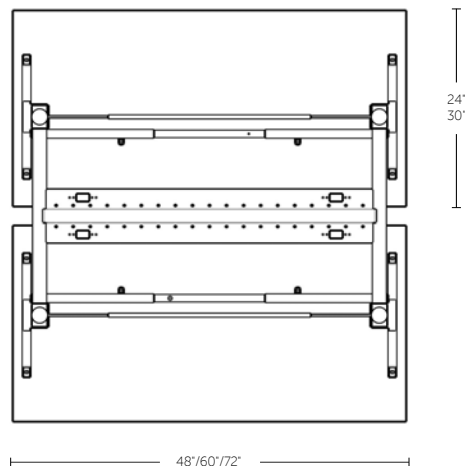

AGILE SINGLE SIDED

STANDARD FEATURES

- Overload operation protection
- Electronic screen displaying exact height with 4 preset height settings
- Wide base foot and leveler for adjustment
- Height range: 26" - 43.5"
- Load capacity: 225 lbs.
- Height adjustment speed: 1"/second
- Gross weight: 80 lbs.
- Warranty: frame - 10 years; motor 5 years

Arctic White

Black Powdercoat

SIZE GUIDE

2 Column Electric Adjust

AGILE BACK-TO-BACK

STANDARD FEATURES

- Overload operation protection
- Electronic screen displaying exact height with 4 preset height settings
- Wide base foot and leveler for adjustment
- Height range: 26" - 43.5"
- Load capacity: 225 lbs.
- Height adjustment speed: 1"/second
- Gross weight: 80 lbs.
- Warranty: frame - 10 years; motor 5 years

STANDARD FRAME SIZES ACCOMMODATE WORKSURFACE SIZES

48"w x 24"d	48"w x 30"d
60"w x 24"d	60"w x 30"d
72"w x 24"d	72"w x 30"d

FRAME OPTIONS

Arctic White

Black Powdercoat

Double-sided Desk

10 YEAR GUARANTEE*

*5 Year Guarantee on electric motor

SIZE GUIDE

DIVIDERS & ELECTRICAL

DIVIDERS

STANDARD FEATURES

- Spine screens clamp onto the desk worktop
- Adjustable height between 13"-18"
- Divider panels slide onto the desk worktop
- e-Panel produced from recycled materials
- All e-Panel material is tackable