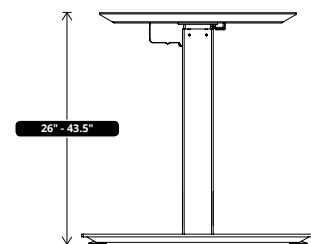

AGILE SINGLE SIDED

STANDARD FEATURES

- Overload operation protection
- Electronic screen displaying exact height with 4 preset height settings
- Wide base foot and leveler for adjustment
- Height range: 26" - 43.5"
- Load capacity: 225 lbs.
- Height adjustment speed: 1"/second
- Gross weight: 80 lbs.
- Warranty: frame - 10 years; motor 5 years

STANDARD FRAME SIZES ACCOMMODATE WORKSURFACE SIZES

48"w x 24"d	48"w x 30"d
60"w x 24"d	60"w x 30"d
72"w x 24"d	72"w x 30"d

Single-sided Desk

10 YEAR GUARANTEE*

*5 Year Guarantee on electric motor

FRAME OPTIONS

Arctic White

Black Powdercoat

SIZE GUIDE

2 Column Electric Adjust

AGILE BACK-TO-BACK

STANDARD FEATURES

- Overload operation protection
- Electronic screen displaying exact height with 4 preset height settings
- Wide base foot and leveler for adjustment
- Height range: 26" - 43.5"
- Load capacity: 225 lbs.
- Height adjustment speed: 1"/second
- Gross weight: 80 lbs.
- Warranty: frame - 10 years; motor 5 years

STANDARD FRAME SIZES ACCOMMODATE WORKSURFACE SIZES

48"w x 24"d	48"w x 30"d
60"w x 24"d	60"w x 30"d
72"w x 24"d	72"w x 30"d

FRAME OPTIONS

Arctic White

Black Powdercoat

Double-sided Desk

10 YEAR GUARANTEE*

*5 Year Guarantee on electric motor