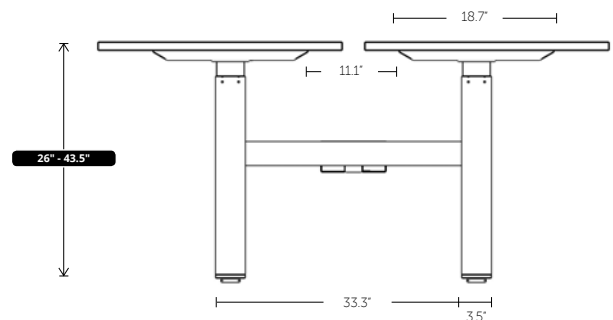

Arctic White

Black Powdercoat

SIZE GUIDE

2 Column Electric Adjust

AGILE BACK-TO-BACK

STANDARD FEATURES

- Overload operation protection
- Electronic screen displaying exact height with 4 preset height settings
- Wide base foot and leveler for adjustment
- Height range: 26" - 43.5"
- Load capacity: 225 lbs.
- Height adjustment speed: 1"/second
- Gross weight: 80 lbs.
- Warranty: frame - 10 years; motor 5 years

STANDARD FRAME SIZES ACCOMMODATE WORKSURFACE SIZES

48"w x 24"d	48"w x 30"d
60"w x 24"d	60"w x 30"d
72"w x 24"d	72"w x 30"d

FRAME OPTIONS

Arctic White

Black Powdercoat

Double-sided Desk

10 YEAR GUARANTEE*

*5 Year Guarantee on electric motor

SIZE GUIDE

DIVIDERS & ELECTRICAL

DIVIDERS

STANDARD FEATURES

- Spine screens clamp onto the desk worktop
- Adjustable height between 13"-18"
- Divider panels slide onto the desk worktop
- e-Panel produced from recycled materials
- All e-Panel material is tackable

STANDARD SIZES

Spine Screens

- 47" x 24"
- 59" x 24"

Divider Panels

- 23" x 12"
- 29" x 12"

COLOR OPTIONS

In-stock colours

Custom colours - additional cost & lead times apply.