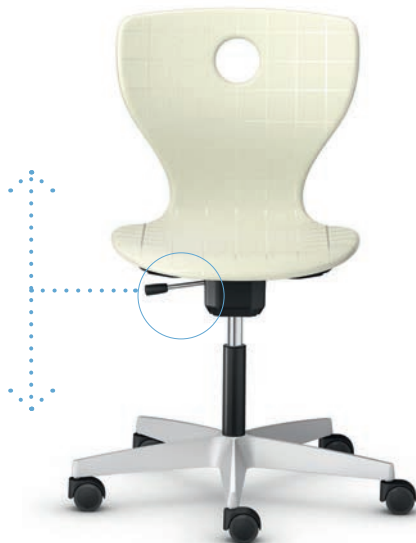

PANTOMOVE

Plastic Colors

Frame Colors

PantoMove-LuPo

Height-adjustable star-foot chair and stool.

31505
h: 13 1/4-16 3/4

31506
h: 16 1/2-21 1/2

31507
h: 19 5/8-27 1/2

Continuous Height Adjustment

The **PantoMove** and **PantoMove-Plus** chairs are height adjustable, so the seat height can quickly and easily be changed according to individual requirements.

The seat height of the **PantoMove** can be adjusted from 13 1/4 to 16 3/4 inches in our smaller model and from 16 1/2 to 21 1/2 inches in our larger model.

The adjustability of the **PantoMove-Plus** ranges from 19 5/8 to 27 1/2 inches, making it suitable for working at sit-to-stand and standing tables.

Adjustable Foot Ring

The **PantoMove** and **PantoMove-Plus** can be fitted with a patented adjustable foot ring. With the touch of a button it can be positioned so that the feet can be placed at exactly the right height when sitting. This takes the strain off the thighs.

3D Rocking Mechanism

The **PantoMove** has a patented 3D rocking mechanism for even greater dynamic sitting. The seat area reacts to every change of weight and leans gently forward, backward, or sideways. In this way, it continuously supports changes between different sitting positions in an ergonomically sensible way.