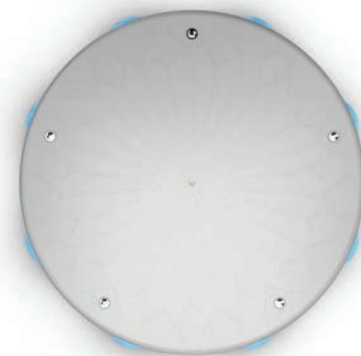

HOKKI

Plastic Colors

- 12 1/4"
- 15"
- 18 1/8"
- 20 1/8"
- 24 1/2"
- 15-19 3/4"
- 19 3/4-26 3/4"

Available in 5 heights and 2 height-adjustable sizes.

Easy Transport

The **Hokki** stool is light and easy to carry, as well as stackable for a way to quickly maximize your space.

Hokki

Stool.

Hokki+

Height-adjustable stool.

Safe and Stable

The **Hokki** stool by VS is a true original, with an innovative design that allows you to easily and safely move without tipping over. Engineered for incredible stability, the **Hokki** wobble stool is very safe to use.

Hokki+

The **Hokki+** is the height-adjustable Hokki, available with a height adjustment range of 15 to 19 3/4 inches or 19 3/4 to 26 3/4 inches. The **Hokki+** has a gas spring height adjustment with anti-twist protector, resulting in overall stability and seating comfort. The adjustment mechanism is immediately accessible and can be triggered from any position.

Iconic Wobble

The **Hokki** is designed to promote flexibility and freedom of movement. The floor safe rubber base of the **Hokki** features a convex shape, allowing for a natural, 360-degree range of motion. This added motion and balance makes it easy to stay focused and engaged, perfect for students and professionals alike.