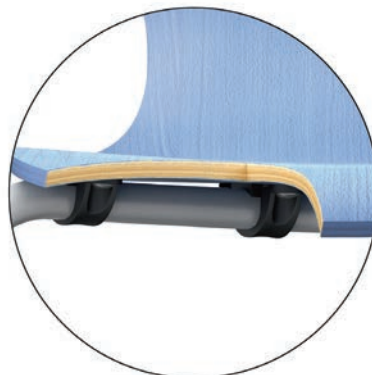

## Stackable

The **Compass-VF** chair without armrests is stackable. Up to 10 chairs can be stacked on top of one another and moved easily with a hand truck. The seat shell is protected against pressure and damage thanks to the stack buffer.

## Compass-VF

Four-legged beech plywood chair.

**31320**  
6 heights

**31365**  
h: 17 3/4

**31331**  
h: 18 1/8

## Armrest Chair

The **Compass-VF** is also available as an armrest chair. The slim armrests have a comfortable plastic cover.

## Plywood

The **Compass-VF** seat shell is made from beech plywood with anti-slip paint and hidden frame attachment.

**Wire Rack**

The **Compass** is available with a wire rack basket underneath the seat, providing an easy storage space for students.