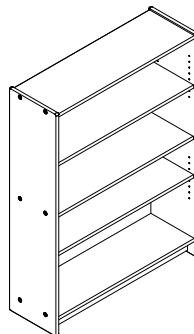

Bookcases & Cabinets

Cabinets	Part No.	Width	Depth	Height	Lbs
Teacher's Cabinet Narrow: 3 shelf	S53072-20	30"	20"	72"	128
Teacher's Cabinet Deep: 5 shelf	S53272-24	31"	24"	72"	158

The Trojan Teacher's Cabinet is a lockable unit with overlay hinges that cannot be accessed externally. When closed, the interior is secure, and cannot be accessed or viewed in any way. The cabinet's back panel is inset, so it cannot be removed. Fits the decor of any room with its classic Baltic birch style. Ships fully assembled. Made in Canada. FSC certified.

Bookcases	Part No.	Width	Depth	Height	Lbs
Short Bookcase	S53624-16	36"	16"	24"	42
Medium Bookcase	S53630-12	36"	12"	30"	40
Medium Wide Bookcase	S57230-12	72"	12"	30"	80
30" Bookcase (x2 adj. shelves)	S5130	36"	12"	30"	40
32" Bookcase (x2 adj. shelves)	S5132	36"	12"	32"	40
36" Bookcase (x2 adj. shelves)	S5136	36"	12"	36"	40
42" Bookcase (x2 adj. shelves)	S5142	36"	12"	42"	56
48" Bookcase (x2 adj. shelves)	S5148	36"	12"	48"	64
52" Bookcase (x2 adj. shelves)	S5152	36"	12"	52"	70
60" Bookcase (x2 adj. shelves)	S5160	36"	12"	60"	80
72" Bookcase (x2 adj. +1 fixed shelf)	S5172	36"	12"	72"	96
84" Bookcase (x3 adj. +2 fixed shelves)	S5184	36"	12"	84"	112

Trojan Bookcases are traditional, classic designs that hold hundreds of books. Rugged, Baltic birch construction handles the weight easily, and has a UV resistant finish that increases its protection against wear and tear. The adjustable shelves are easily moved - with shelf holes every 1.25".

Ships fully assembled. Made in Canada. FSC certified.

S5148