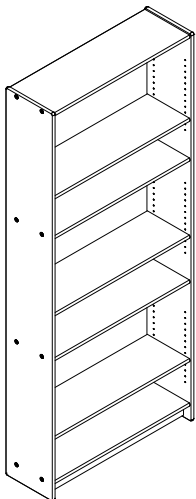

Bookcases & Cabinets

Cabinets	Part No.	Width	Depth	Height	Lbs
Teacher's Cabinet Narrow: 3 shelf	S53072-20	30"	20"	72"	128
Teacher's Cabinet Deep: 5 shelf	S53272-24	31"	24"	72"	158

The Trojan Teacher's Cabinet is a lockable unit with overlay hinges that cannot be accessed externally. When closed, the interior is secure, and cannot be accessed or viewed in any way. The cabinet's back panel is inset, so it cannot be removed. Fits the decor of any room with its classic Baltic birch style. Ships fully assembled. Made in Canada. FSC certified.

Bookcases	Part No.	Width	Depth	Height	Lbs
Short Bookcase	S53624-16	36"	16"	24"	42
Medium Bookcase	S53630-12	36"	12"	30"	40
Medium Wide Bookcase	S57230-12	72"	12"	30"	80
30" Bookcase (x2 adj. shelves)	S5130	36"	12"	30"	40
32" Bookcase (x2 adj. shelves)	S5132	36"	12"	32"	40
36" Bookcase (x2 adj. shelves)	S5136	36"	12"	36"	40
42" Bookcase (x2 adj. shelves)	S5142	36"	12"	42"	56
48" Bookcase (x2 adj. shelves)	S5148	36"	12"	48"	64
52" Bookcase (x2 adj. shelves)	S5152	36"	12"	52"	70
60" Bookcase (x2 adj. shelves)	S5160	36"	12"	60"	80
72" Bookcase (x2 adj. +1 fixed shelf)	S5172	36"	12"	72"	96
84" Bookcase (x3 adj. +2 fixed shelves)	S5184	36"	12"	84"	112

Trojan Bookcases are traditional, classic designs that hold hundreds of books. Rugged, Baltic birch construction handles the weight easily, and has a UV resistant finish that increases its protection against wear and tear. The adjustable shelves are easily moved - with shelf holes every 1.25".

Ships fully assembled. Made in Canada. FSC certified.

S5184