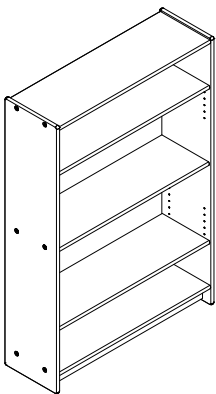

Bookcases & Cabinets

Cabinets	Part No.	Width	Depth	Height	Lbs
Teacher's Cabinet Narrow: 3 shelf	S53072-20	30"	20"	72"	128
Teacher's Cabinet Deep: 5 shelf	S53272-24	31"	24"	72"	158

The Trojan Teacher's Cabinet is a lockable unit with overlay hinges that cannot be accessed externally. When closed, the interior is secure, and cannot be accessed or viewed in any way. The cabinet's back panel is inset, so it cannot be removed. Fits the decor of any room with its classic Baltic birch style. Ships fully assembled. Made in Canada. FSC certified.

S53072-20

S5152

Bookcases	Part No.	Width	Depth	Height	Lbs
Short Bookcase	S53624-16	36"	16"	24"	42
Medium Bookcase	S53630-12	36"	12"	30"	40
Medium Wide Bookcase	S57230-12	72"	12"	30"	80
30" Bookcase (x2 adj. shelves)	S5130	36"	12"	30"	40
32" Bookcase (x2 adj. shelves)	S5132	36"	12"	32"	40
36" Bookcase (x2 adj. shelves)	S5136	36"	12"	36"	40
42" Bookcase (x2 adj. shelves)	S5142	36"	12"	42"	56
48" Bookcase (x2 adj. shelves)	S5148	36"	12"	48"	64
52" Bookcase (x2 adj. shelves)	S5152	36"	12"	52"	70
60" Bookcase (x2 adj. shelves)	S5160	36"	12"	60"	80
72" Bookcase (x2 adj. +1 fixed shelf)	S5172	36"	12"	72"	96
84" Bookcase (x3 adj. +2 fixed shelves)	S5184	36"	12"	84"	112