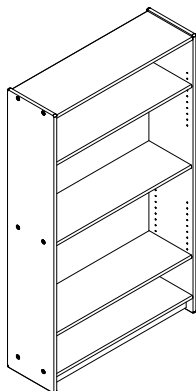

Bookcases & Cabinets

Cabinets	Part No.	Width	Depth	Height	Lbs
Teacher's Cabinet Narrow: 3 shelf	S53072-20	30"	20"	72"	128
Teacher's Cabinet Deep: 5 shelf	S53272-24	31"	24"	72"	158

The Trojan Teacher's Cabinet is a lockable unit with overlay hinges that cannot be accessed externally. When closed, the interior is secure, and cannot be accessed or viewed in any way. The cabinet's back panel is inset, so it cannot be removed. Fits the decor of any room with its classic Baltic birch style. Ships fully assembled. Made in Canada. FSC certified.

Bookcases	Part No.	Width	Depth	Height	Lbs
Short Bookcase	S53624-16	36"	16"	24"	42
Medium Bookcase	S53630-12	36"	12"	30"	40
Medium Wide Bookcase	S57230-12	72"	12"	30"	80
30" Bookcase (x2 adj. shelves)	S5130	36"	12"	30"	40
32" Bookcase (x2 adj. shelves)	S5132	36"	12"	32"	40
36" Bookcase (x2 adj. shelves)	S5136	36"	12"	36"	40
42" Bookcase (x2 adj. shelves)	S5142	36"	12"	42"	56
48" Bookcase (x2 adj. shelves)	S5148	36"	12"	48"	64
52" Bookcase (x2 adj. shelves)	S5152	36"	12"	52"	70
60" Bookcase (x2 adj. shelves)	S5160	36"	12"	60"	80
72" Bookcase (x2 adj. +1 fixed shelf)	S5172	36"	12"	72"	96
84" Bookcase (x3 adj. +2 fixed shelves)	S5184	36"	12"	84"	112

Trojan Bookcases are traditional, classic designs that hold hundreds of books. Rugged, Baltic birch construction handles the weight easily, and has a UV resistant finish that increases its protection against wear and tear. The adjustable shelves are easily moved - with shelf holes every 1.25".

Ships fully assembled. Made in Canada. FSC certified.

S5160