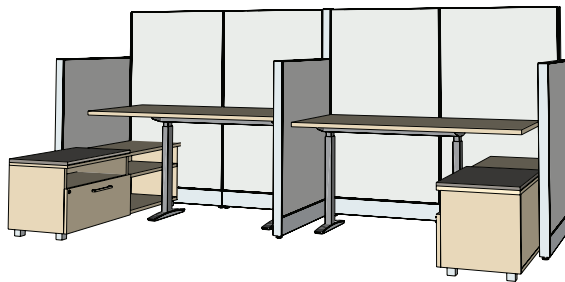

2

PACKAGES

6A 4 pack, 50" high panels, 30x72" work surface

6B Pinwheel 4 pack, 30x72" work surface with fabric screen

6C 2 pack, 60" high panels, 30x72" height adjustable table, 20x60" storage credenza

spaces