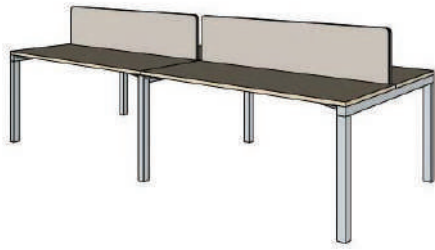

7A 4 pack, 24x60" work surface with fabric screen

7B 4 pack, 24x60" work surface with power and fabric screen

7C 4 pack, 24x60" height adjustable table with power and fabric screen

7D 4 pack, 50" high panels plus 16" glass screen, laminate end panels, 24x60" height adjustable table