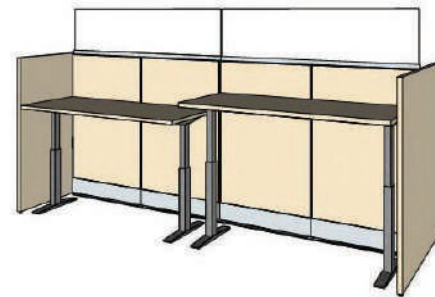

Private Office

Storage

Add Ons

1

TOUCHDOWN

Settings designed for those who do their best work with others, on the fly, or between meetings.

2

PACKAGES

7A 4 pack, 24x60" work surface with fabric screen

7B 4 pack, 24x60" work surface with power and fabric screen

7C 4 pack, 24x60" height adjustable table with power and fabric screen

7D 4 pack, 50" high panels plus 16" glass screen, laminate end panels, 24x60" height adjustable table