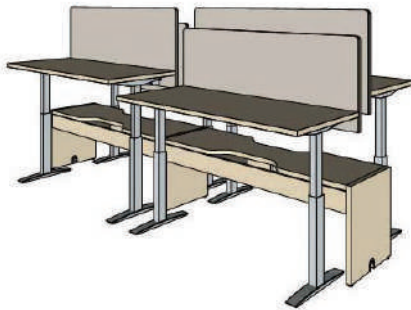

Private Office

Storage

Add Ons

1

TOUCHDOWN

Settings designed for those who do their best work with others, on the fly, or between meetings.

2

PACKAGES

7A 4 pack, 24x60" work surface with fabric screen

7B 4 pack, 24x60" work surface with power and fabric screen

7C 4 pack, 24x60" height adjustable table with power and fabric screen

7D 4 pack, 50" high panels plus 16" glass screen, laminate end panels, 24x60" height adjustable table