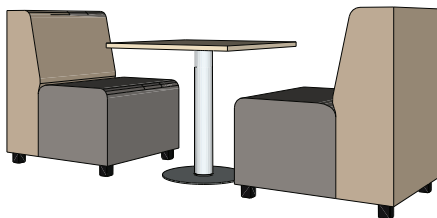

PACKAGES

4A 36" square table with disc base and (4) chairs

4B 36" square café height table with disc base and (4) stools

4C 48x72" rectangle table with (2) bench seating

4D 30x54" rectangle table with disc base and booth seating for 4 people

4E 30" square table with disc base and booth seating for 2 people.

spaces

Lounge + Hospitality

Training Room

Conference Room

Café

Collaboration Meeting

Open Office

2

PACKAGES

5A 30" round café height table with disc base and (2) stools

5B (4) 3-high 36" laterals with 36x72" work surface

5C 30x72" rectangle table with (6) mobile squares

5D (2) 3-high 36" laterals, 38x84" rectangle standing height table with (4) stools