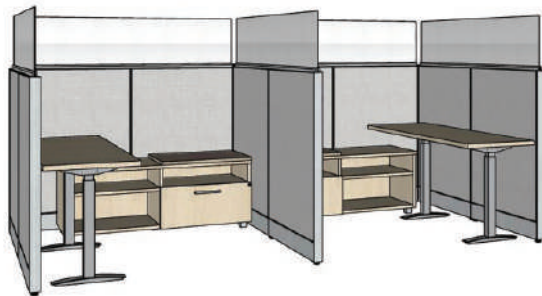

2

PACKAGES

8A 2 pack, 66" high panels, 24x72" work surface

8B 2 pack, 66" high panels, 50" high end panels with glass tile, overhead storage, 24x72" work surface

8C 2 pack, 50" high panels plus 16" glass screen, 24x72" height adjustable table, storage credenza