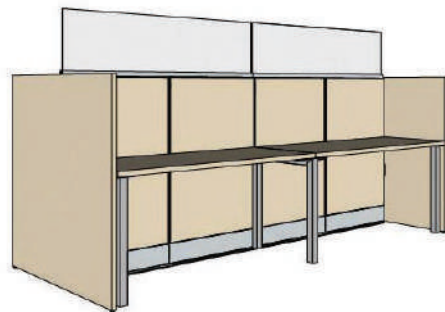

7A 4 pack, 24x60" work surface with fabric screen

7B 4 pack, 24x60" work surface with power and fabric screen

7C 4 pack, 24x60" height adjustable table with power and fabric screen

7D 4 pack, 50" high panels plus 16" glass screen, laminate end panels, 24x60" height adjustable table