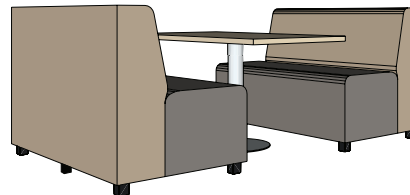

Semi Private Office

Private Office

Storage

Add Ons

1

CAFÉ

Whether for dining or having a quick touchdown meeting, our café solutions are always productive.

2

PACKAGES

4A 36" square table with disc base and (4) chairs

4B 36" square café height table with disc base and (4) stools

4C 48x72" rectangle table with (2) bench seating

4D 30x54" rectangle table with disc base and booth seating for 4 people

4E 30" square table with disc base and booth seating for 2 people.

spaces

Lounge + Hospitality

Training Room

Conference Room

Café

Collaboration Meeting

Open Office

2

PACKAGES

5A 30" round café height table with disc base and (2) stools

5B (4) 3-high 36" laterals with 36x72" work surface

5C 30x72" rectangle table with (6) mobile squares

5D (2) 3-high 36" laterals, 38x84" rectangle standing height table with (4) stools