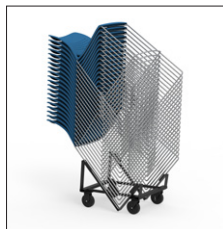

Slats in the back permit flexing, while thin, hidden steel rods provide support.

An integral handle allows for easy lifting, moving and stacking.

Upholstered seat pad enhances comfort.

Optional ganging glide (shown) or a variety of standard glides allow you to find the best glide for your floor surface.

Stools stack 6-high on floor.

Stools stack 20-high on dolly.

Learn more about
Strive High
Density Seating

Printed on FSC® certified paper, using only vegetable-based inks, including metallics. Please recycle.