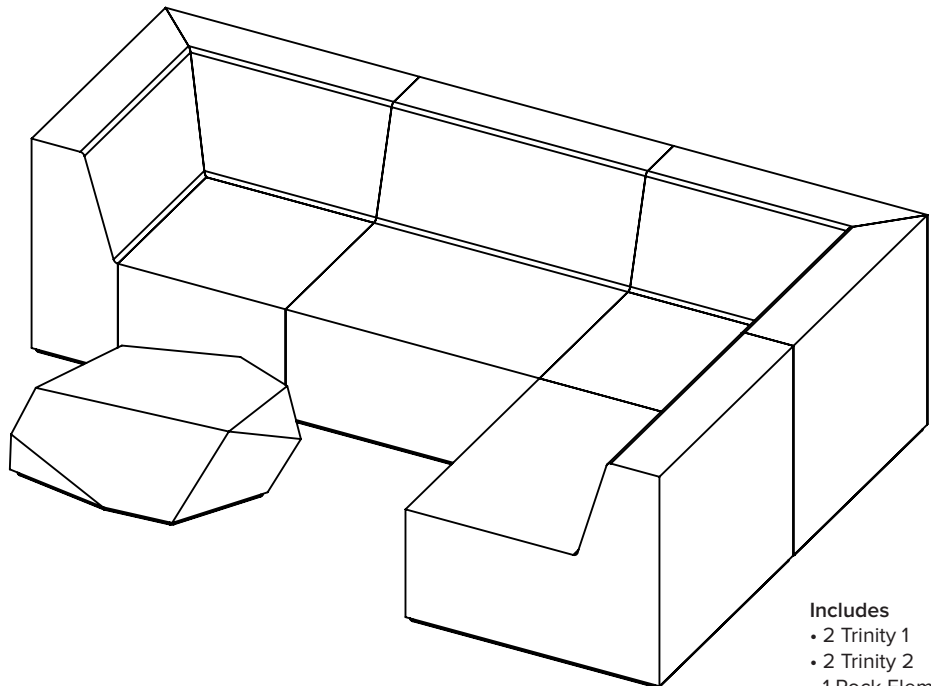

1. **Includes**
2. 2 Trinity 1
   - 2 Trinity 2
   - 1 Rock Elements 1

Quick Ship Material
FlexPlus w/ High Traffic Base

Quick Ship Colors
20 SIXINCH Colors

Maximum Quantity
4

Lead Time
10 Business Days