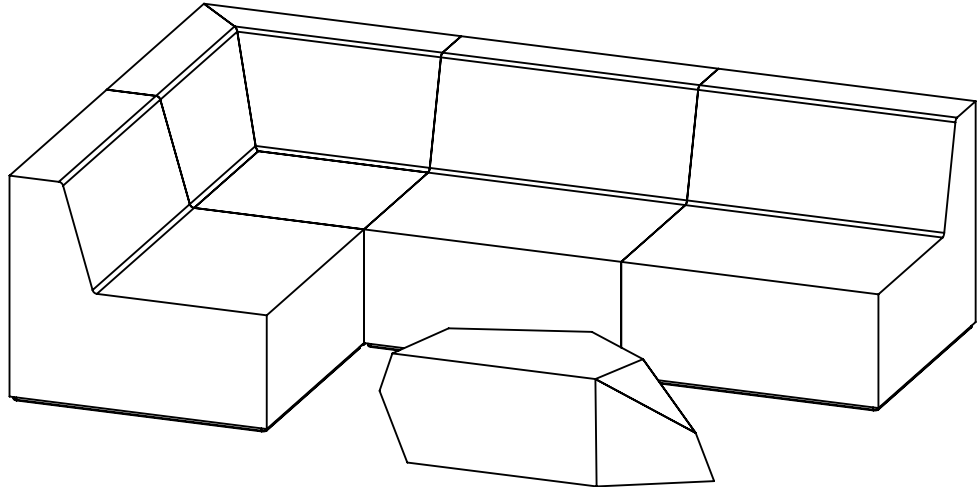

Quick Ship Typical

Typical 5

Dimensions

Trinity 1

31.5in W x 31.5in D x 27.0in H
SH: 14.0in SD: 21.0in

Trinity 2

31.5in W x 31.5in D x 27.0in H
SH: 14.0in SD: 21.0in

Rock Elements 2

39.0in W x 17.5in D x 14.0in H

High Traffic Coated Foam Trinity/High Traffic Rock Elements 2

$14,255

Includes

- 3 Trinity 1
- 1 Trinity 2
- 1 Rock Elements 2

Quick Ship Material
FlexPlus w/ High Traffic Base

Quick Ship Colors
20 SIXINCH Colors

Maximum Quantity
4

Lead Time
10 Business Days

Typical 6

Dimensions

Trinity 1

31.5in W x 31.5in D x 27.0in H
SH: 14.0in SD: 21.0in

Trinity 2

31.5in W x 31.5in D x 27.0in H
SH: 14.0in SD: 21.0in

Puzzle 1

16.0in W x 21.5in D x 16.0in H

Puzzle 2

16.0in W x 27.0in D x 16.0in H

High Traffic Coated Foam Trinity/High Traffic Puzzles 1& 2

$17,963