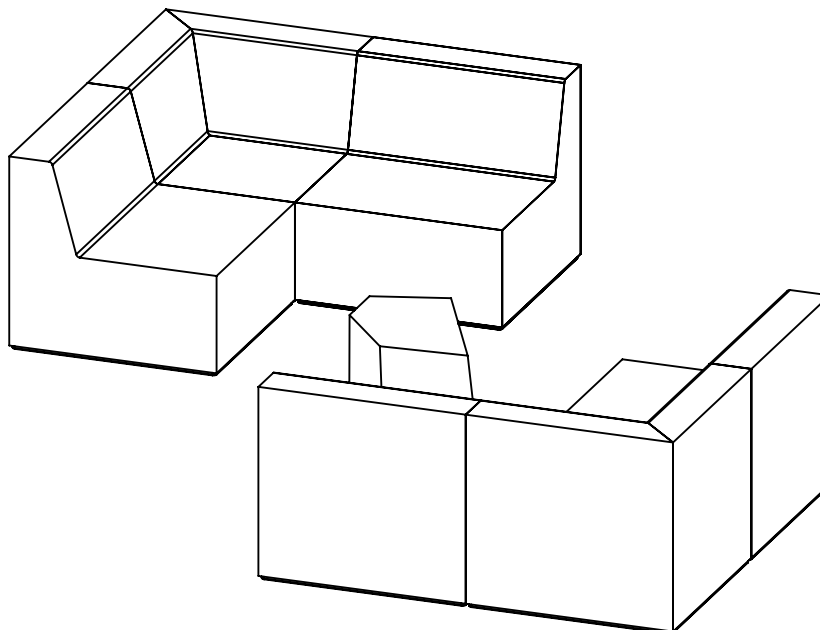

Includes

- 4 Trinity 1
- 2 Trinity 2
- 1 Rock Elements 1

Quick Ship Material

FlexPlus w/ High Traffic Base

Quick Ship Colors

20 SIXINCH Colors

Maximum Quantity

4

Lead Time

10 Business Days