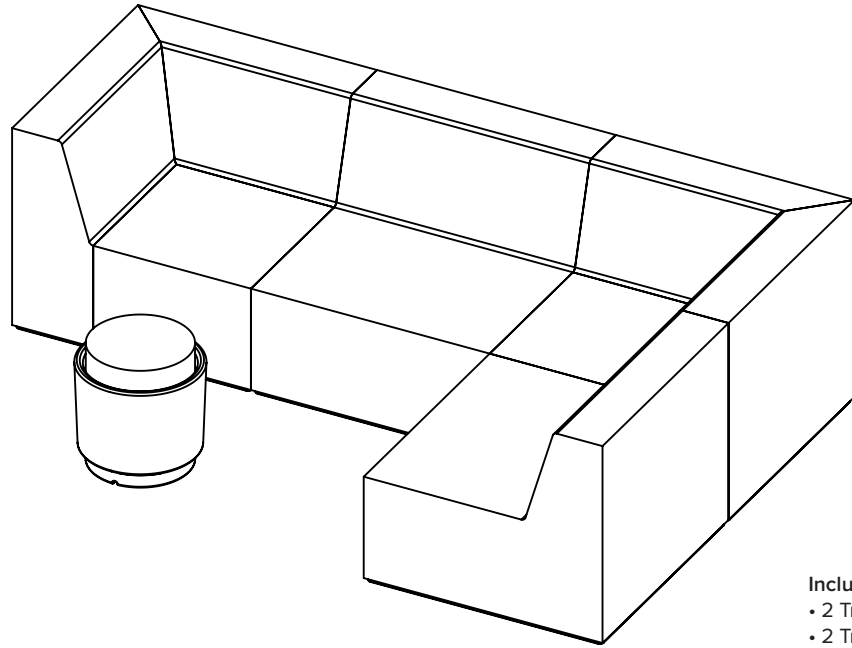

Quick Ship Typicals

Typical 3

Dimensions

Trinity 1
31.5in W x 31.5in D x 27.0in H
SH: 14.0in SD: 21.0in

Trinity 2
31.5in W x 31.5in D x 27.0in H
SH: 14.0in SD: 21.0in

Tingle 1
Base Dimensions
16.0in W x 16.0in D x 16.5in H
Cushion Dimensions
13.0in W x 13.0in D x 5.0in H

High Traffic Coated Foam Trinity/Flex Plus Tingle 1 **$13,565**

1. **Includes**
2. 2 Trinity 1
   - 2 Trinity 2
   - 1 Tingle 1

Quick Ship Material
FlexPlus w/ High Traffic Base

Quick Ship Colors
20 SIXINCH Colors & Tingle 1 Base
White

Maximum Quantity
4

Lead Time
10 Business Days

Typical 4

Dimensions

Trinity 1
31.5in W x 31.5in D x 27.0in H
SH: 14.0in SD: 21.0in

Trinity 2
31.5in W x 31.5in D x 27.0in H
SH: 14.0in SD: 21.0in

Rock Elements 1
31.0in W x 17.5in D x 13.0in H

High Traffic Coated Foam Trinity/ High Traffic Rock Elements 1 **$14,315**