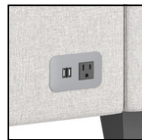

See last page for corded and battery power options

*Piccolo and Phase not available*

Contrasting Stitching  
**+\$50/Piece**  
*Please specify your colour when ordering (options are on the website)*

Moisture Barrier  
**+\$750**