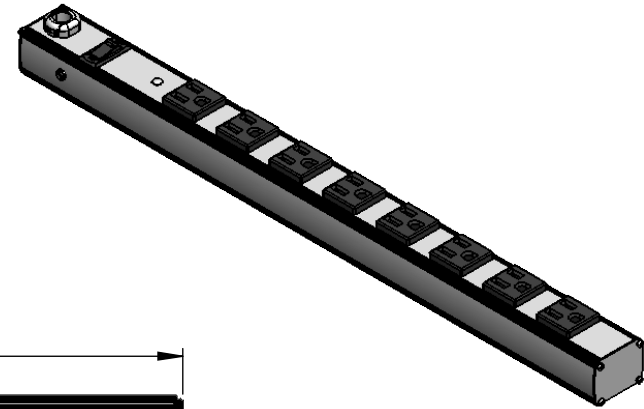

2

1

B

B

19.27

- 8 outlets - 15 amp, 125 volt
- Surge protection - 450 Joules
- Built-in circuit breaker
- 8 foot power cord

A

A

DWG TITLE

PA_Power Strip

REV

-

DESCRIPTION

Power Accessories, Power Strip

SIZE

A