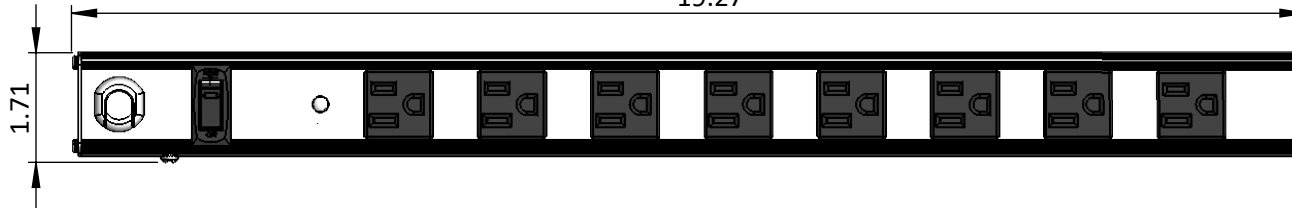

2

1

B

B

19.27

- 8 outlets - 15 amp, 125 volt
- Surge protection - 450 Joules
- Built-in circuit breaker
- 8 foot power cord

A

A

DWG TITLE

PA_Power Strip

REV

-

DESCRIPTION

Power Accessories, Power Strip

SIZE

A