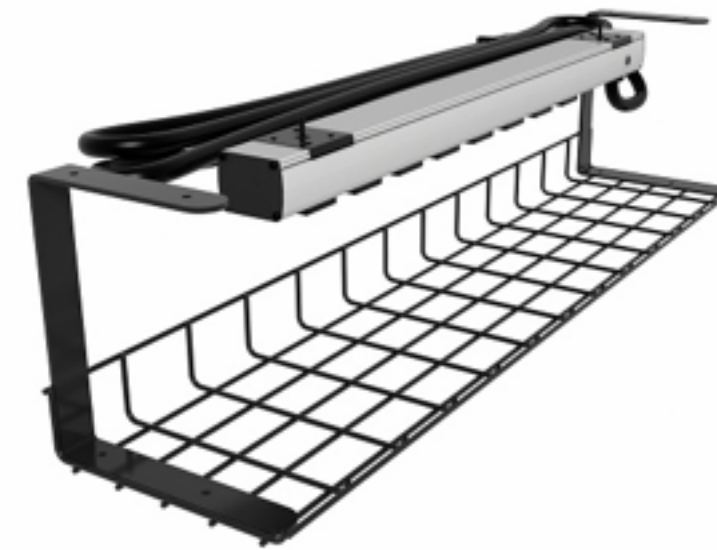

Wire Basket with Power Strip

Description:

Power and wire management in one! Our Wire Basket for wire management and the 8 receptacle Power Strip for power where you need it.

Specifications:

Power Strip

- 15 amp, 125 volt
- 8 foot cord
- 15A on/off switch with built-in circuit breaker
- Surge protection, 450 Joule, LED indicator
- UL listed

Wire Basket

- Dimensions: 26"W x 6"H x 6"D

On our GSA Contract:

No

Finish Options:

Wire Basket - Black, Power Strip - Silver

Freight Policy:

All orders ship for free*

*Any order containing surfaces must have a minimum quantity of 4 or order will incur a $95.00 freight fee.

PRINT

CLOSE