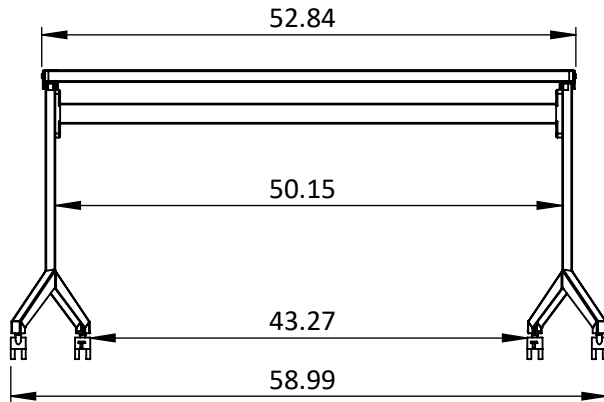

2

1

B

B

A

A

DWG TITLE	OCA_Base	REV	-
DESCRIPTION	Ocala, Flip Table Base	SIZE	A

PROPRIETARY AND CONFIDENTIAL
 THE INFORMATION CONTAINED IN THIS DRAWING IS THE SOLE PROPERTY OF SYMMETRY OFFICE. ANY REPRODUCTION IN PART OR AS A WHOLE WITHOUT THE WRITTEN PERMISSION OF SYMMETRY OFFICE IS PROHIBITED.

2

1