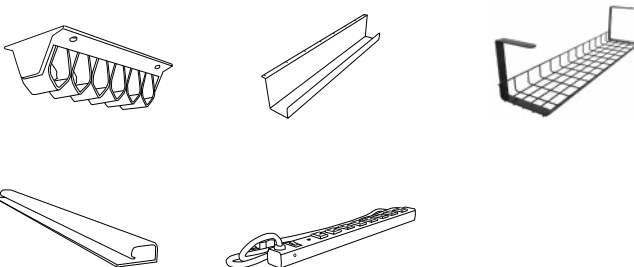

1. Table Base

Product Type	Code	Price	
Ocala Flip Top Base	3062.TBT2	\$458	

2. Size

Table Top Size (D x W)	Code	Price
24" x 60"	TZ2460	+ \$0
24" x 66"	TZ2466	+ \$0
24" x 72"	TZ2472	+ \$0
30" x 60"	TZ3060	+ \$0
30" x 66"	TZ3066	+ \$0
30" x 72"	TZ3072	+ \$0

Bases require the specification of a table top size. Bases take their size from their corresponding table top.

3. Base Finish

Paint Color	Code	Price
Silver	BF01	+ \$0
White	BF02	+ \$0

TABLE BASE CODE

SAMPLE CODE: 3062.TBT2.TZ2460.BF01

3062.TBT2	TZ2460	BF01
PRODUCT TYPE	TABLE TOP SIZE	PAINT COLOR

For more information on accessories, please see the SitOnIt Seating website or the accessories price list.

Power Strips and Wire Management

Clamp-On and Mounted Power