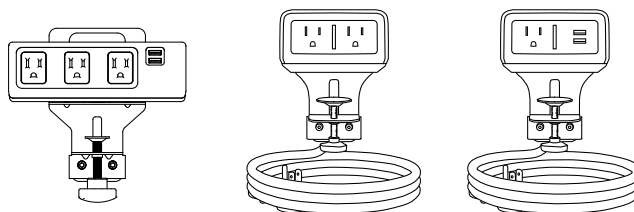

Clamp-On and Mounted Power