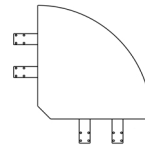

Corner Table

Quarter Round

- Includes monopost and connecting brackets
- 21"W x 21"D x 14.5"H

Laminate MVL5009