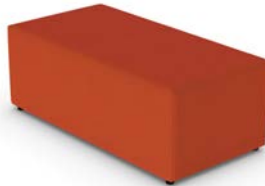

Rectangle unit
MVL13011..... page 96

CRAFT
Fully Upholstered