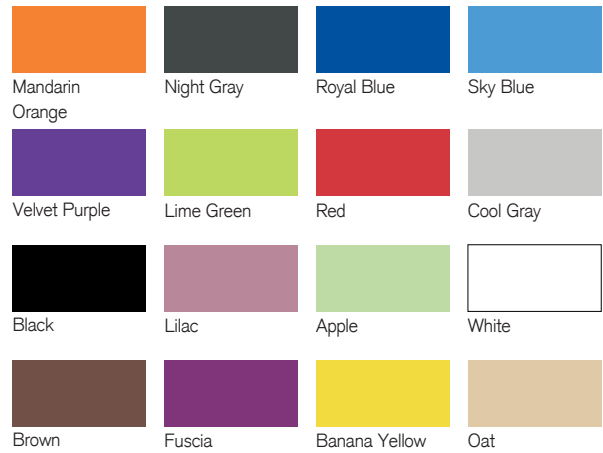

Polypropylene

Gray powder coated steel tube

Stackability

MBob chairs can be stacked up to 6 units high

Codes

MBOB	Floor chair
MBOB2	Classic chair
MBOB3	Computer chair
MBOB4	Stool

Mbob floor colors

Mbob classic, computer, stool colors