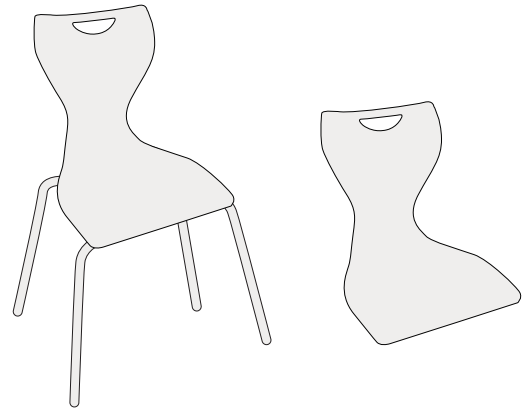

Polypropylene

Gray powder coated steel tube

Stackability

MBob chairs can be stacked up to 6 units high

Codes

MBOB	Floor chair
MBOB2	Classic chair
MBOB3	Computer chair
MBOB4	Stool

Mbob floor colors

Mbob classic, computer, stool colors

Product dimensions

MBOB (floor)	Seat Height	Height	Width	Depth	Seat Width	Seat Depth	Weight
MBOB	2"	17.5"	16"	17"	17"	17"	5.5 lbs
MBOB 2 (classic)	Seat Height	Height	Width	Depth	Seat Width	Seat Depth	Weight
MBOB2/260	10.25"	25"	13.75"	14"	12"	14"	6 lbs
MBOB2/310	12"	27"	14.5"	15"	12"	14"	6 lbs
MBOB2/350	14"	28.5"	15.75"	18.5"	14.5"	14.5"	8 lbs
MBOB2/380	15"	29.75"	16"	19"	14.5"	14.5"	8 lbs
MBOB2/430	17"	31.75"	18"	21.5"	16"	16"	9.5 lbs
MBOB2/460	18"	33"	18"	22"	16"	16"	9.5 lbs
MBOB 3 (computer)	Seat Height	Height	Width	Depth	Seat Width	Seat Depth	Weight
MBOB3/CASTERS	15.5-20.5"	30-35.5"	15"	23"	16"	23"	16.5 lbs
MBOB3/GLIDES	15.5-20.5"	30-35.5"	15"	23"	16"	23"	16.5 lbs
MBOB 4 (stool)	Seat Height	Height	Width	Depth	Seat Width	Seat Depth	Weight
MBOB4/41	26"	41"	15"	21"	16"	19"	12 lbs
MBOB4/39	24"	39"	15"	21"	16"	19"	11 lbs