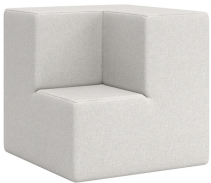

Comes Standard 3/4" Rubber Black Feet
Refer to the front page for options

Kae 2 - Tier
Model Number: KAE2

Grade	COM/1	2	3	4	5	6	7	8
\$	2,191	2,453	2,748	3,078	3,447	3,861	4,324	4,843

COM Yard Side 2 COM Yard Top 5 COM Yard Full 6

Comes Standard 3/4" Rubber Black Feet
Refer to the front page for options

Kae Corner
Model Number: KAE C

Grade	COM/1	2	3	4	5	6	7	8
\$	2,410	2,699	3,023	3,385	3,792	4,247	4,756	5,327

COM Yard Side 2 COM Yard Top 5 COM Yard Full 6