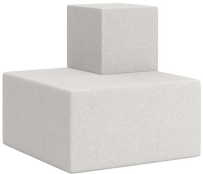

Comes Standard 3/4" Rubber Black Feet
Refer to the front page for options

Kae 2 - Tier
Model Number: KAE2

Grade	COM/1	2	3	4	5	6	7	8
\$	2,191	2,453	2,748	3,078	3,447	3,861	4,324	4,843

COM Yard Side 2 COM Yard Top 5 COM Yard Full 6

Comes Standard 3/4" Rubber Black Feet
Refer to the front page for options

Kae Corner
Model Number: KAE C

Grade	COM/1	2	3	4	5	6	7	8
\$	2,410	2,699	3,023	3,385	3,792	4,247	4,756	5,327

COM Yard Side 2 COM Yard Top 5 COM Yard Full 6

Comes Standard 3/4" Rubber Black Feet
Refer to the front page for options

Kae Outside Corner
Model Number: KAE2OC

Grade	COM/1	2	3	4	5	6	7	8
\$	2,191	2,453	2,748	3,078	3,447	3,861	4,324	4,843

COM Yard Side 2 COM Yard Top 5 COM Yard Full 6