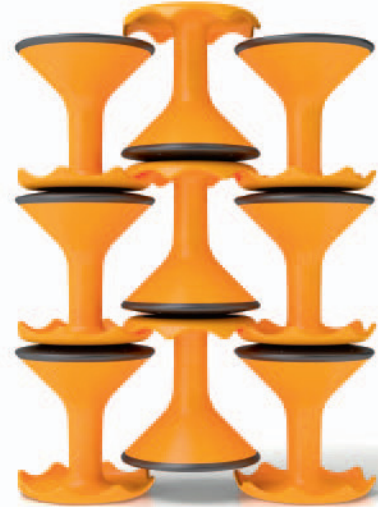

## Model#03825

The stool is convenient to store and can be stacked with others to save space

Stool Size	Height of User
12" (31cm)	3'2 - 3'8 (38" - 44')
15" (38cm)	3'9 - 4'3 (45" - 57")
18" (46cm)	4'3 - 5'3 (51" - 63")
20" (51cm)	5'3+ (63"+)

### Features & Benefits

- Made from recyclable polypropylene(PP) which is very durable, extremely scratch resistant, and easy to clean
- Stackable for easy storage
- Lightweight and easy to carry due to the ergonomic, wave-shaped seat edge for gripping, which also prevents the stool from rolling away
- Offers free range of mobility under controlled conditions without mechanized parts or unstable exercise balls
- Soft base padding to prevent slipping
- Suitable for all ages
- Suitable for classrooms, breakout spaces, play rooms, libraries, study rooms, office environments, and a variety of other applications

### Materials

- Stool= C1 (black grey only) and C2