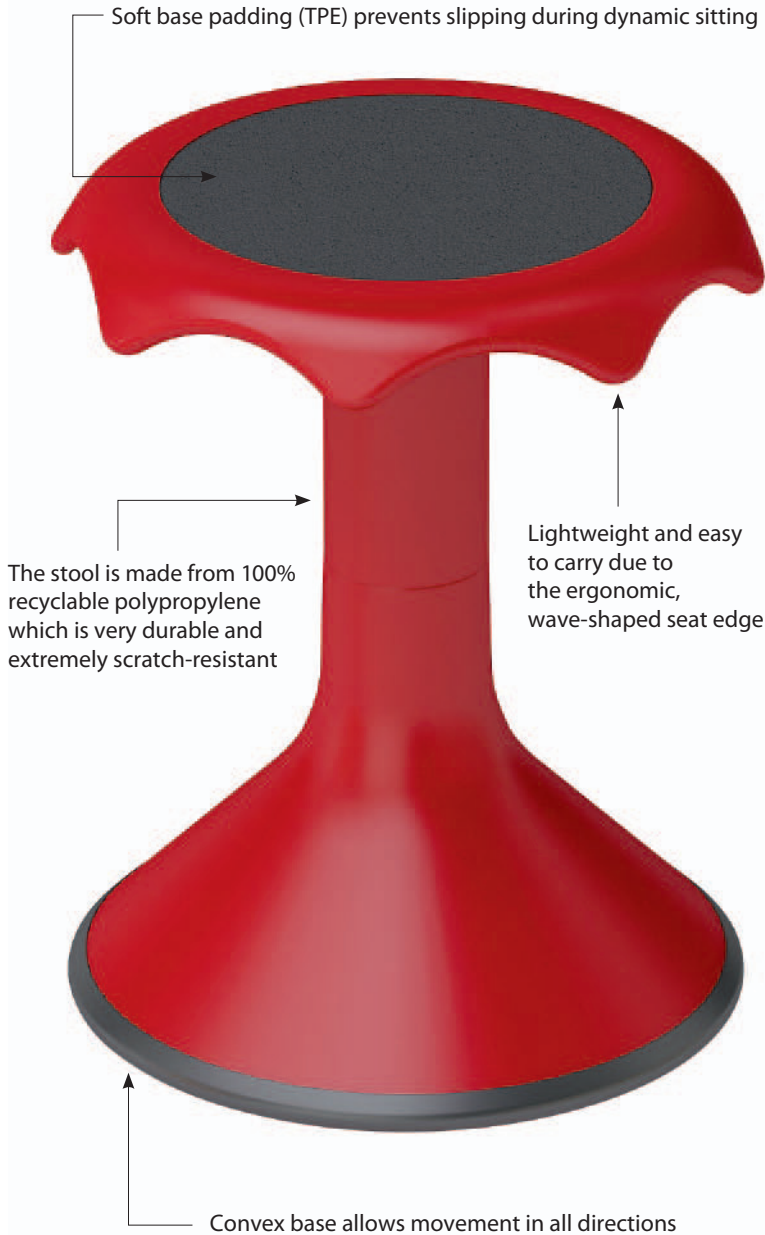

## Model#03825

The stool is convenient to store and can be stacked with others to save space

Stool Size	Height of User
12" (31cm)	3'2 - 3'8 (38" - 44')
15" (38cm)	3'9 - 4'3 (45" - 57")
18" (46cm)	4'3 - 5'3 (51" - 63")
20" (51cm)	5'3+ (63"+)

### Features & Benefits

- Made from recyclable polypropylene(PP) which is very durable, extremely scratch resistant, and easy to clean
- Stackable for easy storage
- Lightweight and easy to carry due to the ergonomic, wave-shaped seat edge for gripping, which also prevents the stool from rolling away
- Offers free range of mobility under controlled conditions without mechanized parts or unstable exercise balls
- Soft base padding to prevent slipping
- Suitable for all ages
- Suitable for classrooms, breakout spaces, play rooms, libraries, study rooms, office environments, and a variety of other applications

### Sizing Information

- Available Heights:
  - 12<sup>1</sup>/<sub>4</sub>" (Violet Dot Height).
  - 15" (Red Dot Height).
  - 18<sup>1</sup>/<sub>8</sub>" (Blue Dot Height).
  - 20<sup>1</sup>/<sub>8</sub>" (Brown Dot Height).

### Materials

- Stool= C1 (black grey only) and C2