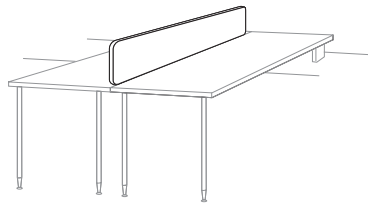

Tackable Privacy Screens