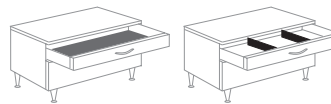

Felt Drawer Liner   Magnetic Drawer Dividers