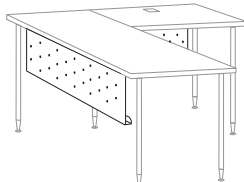

Metal Modesty Panels