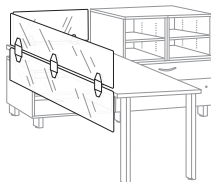

Acrylic Privacy Screens and Modesty Panels