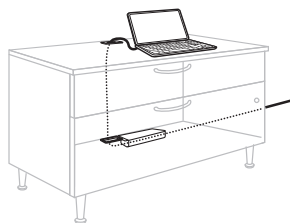

Cayenne Modular Power Solution

Each Cayenne low storage cabinet includes an internal corridor for wire management. Plastic, adhesive channels may be placed as needed to route cords laterally from cabinet-to-cabinet.

Modular electrical components with convenient, point-of-use access to power and data provide the full workstation solution.

Two Drawer

Wires run top-to-bottom (or bottom-to-top!) through an internal wire corridor.