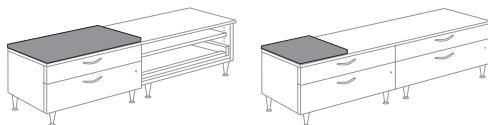

Overhead Storage and Tack Boards

Cushions are 1" thick, with nonslip rubber backing