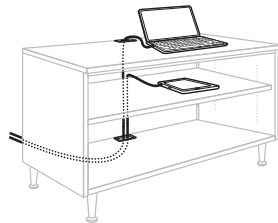

Open Shelf

Wires are fully accessible inside the cabinet.