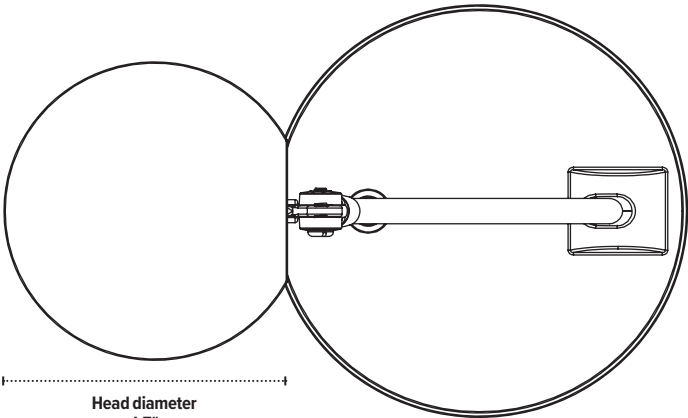

adjustable shade

Product specs

- LED
- 5000K color temperature
- 900 lumens
- 90 CRI
- 8 watts
- 90,000 hrs. lamp life
- 6.0' power cord
- Power source and light is ETL listed
- USB-A charging port
- 16.0" arm reach
- Touch and hold built-in dimmer
- 6 hr. shut-off
- Available in three colors: silver, black, and white
- Designed by Sava Čvek
- Warranty: 15 yr. (structural)
1 yr. (LED transformer)

Model

- LILY-LEDX-SLV
- LILY-LEDX-BLK
- LILY-LEDX-WHT

Lily LEDX

Single arm LED task light with USB-A port

15.5" min/18.7" max

6.0" min/16.0" max

Head diameter
4.7"

Base diameter
6.4"