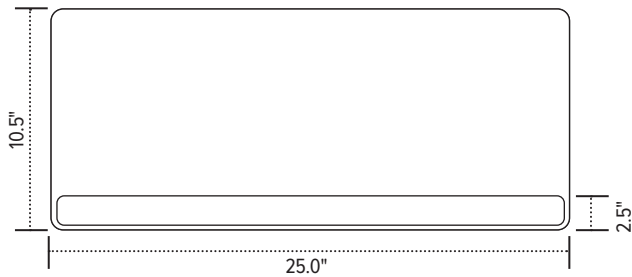

Solution 1

Keyboard platform combo

esi

Positive tilt

Negative tilt

Product specs

- Recommended for straight edge worksurfaces
- PL003-25 keyboard platform*
  - Includes: gel palm rests, mouse pad, mouse guards, cord management clips
  - Made from black 0.3" thin phenolic (*except R-series)
- 25.0" rectangle keyboard platform
- Accommodates left or right handed users
- AA260 articulating arm
- 17.0" glide track
- $\pm 15^\circ$ tilt adjustment
- Spring assisted adjustment
- 6.3" height adjustment range
  - 1.3" above track | 5.0" below track
- 360° glide track rotation
- Positions flush with worksurface
- Warranty: 15 yr. (articulating arm/platform)
  2 yr. (palm rest/mouse pad)

*Available in R-Series as a cut corner platform only. Contact the Customer Service Department for more details. R-Series Platforms are composed of 100% post-consumer materials, making them completely recyclable. They are free of formaldehydes and carcinogens and emit no VOC's (Volatile Organic Compounds).

Model

SOLUTION1