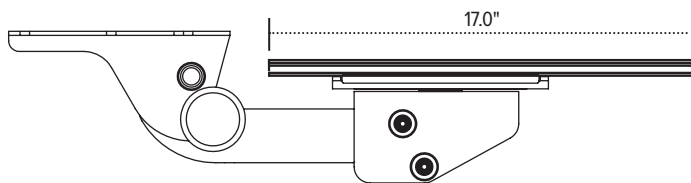

# Solution 1

Keyboard platform combo

## Keyboard platform combo

esi

Positive tilt

Negative tilt

### Product specs

- Recommended for straight edge worksurfaces
- PL003-25 keyboard platform\*
  - Includes: gel palm rests, mouse pad, mouse guards, cord management clips
  - Made from black 0.3" thin phenolic (\*except R-series)
- 25.0" rectangle keyboard platform
- Accommodates left or right handed users
- AA260 articulating arm
- 17.0" glide track
- $\pm 15^\circ$  tilt adjustment
- Spring assisted adjustment
- 6.3" height adjustment range
  - 1.3" above track | 5.0" below track
- 360° glide track rotation
- Positions flush with worksurface
- Warranty: 15 yr. (articulating arm/platform)  
2 yr. (palm rest/mouse pad)