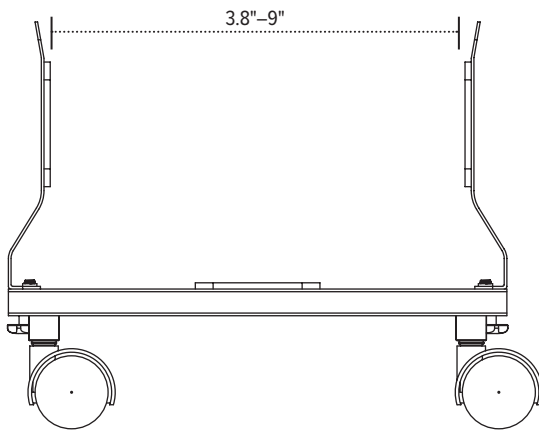

CPU Cart
Mobile CPU cart

CPU Cart

Mobile CPU cart

esi

Product Specs

- 160 lb. load capacity
- Fits CPU's ranging from 3.8"–9.0" wide
- CPU sits in adjustable tray
- Four swivel caster wheels (2 locking)
- Easy to assemble; no tools required to make adjustments
- Warranty: 15 yr.

GSA

Model

CPUCART-1