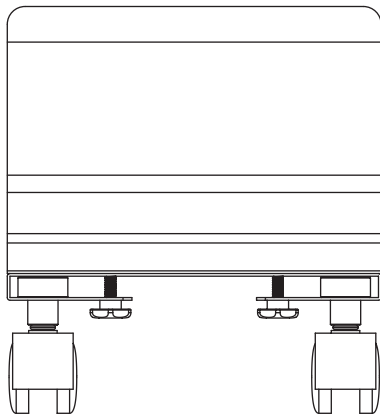

CPU Cart
Mobile CPU cart

CPU Cart

Mobile CPU cart

esi

Product Specs

- 160 lb. load capacity
- Fits CPU's ranging from 3.8"–9.0" wide
- CPU sits in adjustable tray
- Four swivel caster wheels (2 locking)
- Easy to assemble; no tools required to make adjustments
- Warranty: 15 yr.

GSA

Model

CPUCART-1