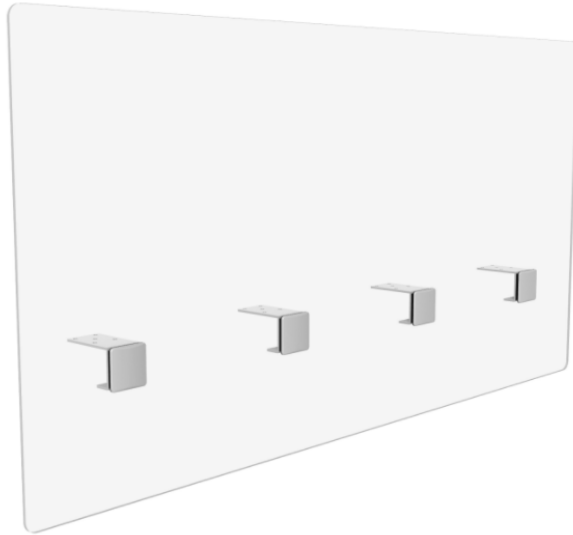

Sector Acrylic Screens

SitOnIt • Seating®

ENVIRONMENTAL DATA SHEET

August 25, 2020

Now more than ever, our workspaces should be safe — free from distractions, contagions and anything that gets in the way of productivity. This collection of clear and frosted acrylic screens stands ready to provide the privacy, protection and peace of mind you need in a landscape where the way we interact changes every day.

Recycled Content

Data based on model # 3090 MT5 DT101C DS3072

	Material Weight	Pre-Consumer/Post-Industrial Recycled Content	Post-Consumer Recycled Content
Acrylic	15.8 lbs (78.1%)	0.0 lbs (0.0%)	0.0 lbs (0.0%)
Steel	4.4 lbs (21.9%)	0.5 lbs (11.6%)	1.1 lbs (25.1%)
Grand Total	20.3 (100%)	0.5 lbs (2.5%)	1.1 lbs (5.5%)

Manufactured

SitOnIt Seating/IDEON
6280 Artesia Blvd.
Buena Park, CA 90620