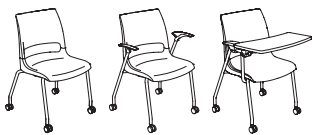

Chairs stack 12-high on dolly and 6-high on floor (poly). Café stools are non-stacking. The Döni ganging mechanism allows curved rows and rotates out of sight below the seat when not in use.

Innovative ChangeUp™ tablet arm provides an accessible work surface to Döni 4-leg, 4-leg with casters and sled base chairs. ChangeUp is a large flip/fold tablet that pivots 45 degrees for ease of ingress and egress in a compact footprint. Chairs with ChangeUp tablets are non-stacking.

Ganging mechanism allows curved rows and rotates out of sight below the seat when not in use.

ChangeUp tablet arm has a large worksurface to keep materials accessible: W21" x D13.25".

#### Four-Leg Chairs

Armless: W22.25 D21.5 H33.75

With Arms: W25.5 D21.5 H33.75

With ChangeUp: W25.75 D28 to 32.25 H33.75

Seat: W19.25 D18.75 H18

#### Sled Base Chairs

Armless: W22 D22 H33.75

With Arms: W25.5 D22 H33.75

With ChangeUp: W26.5 D28 to 32.5 H33.25

Seat: W19.25 D18.75 H18