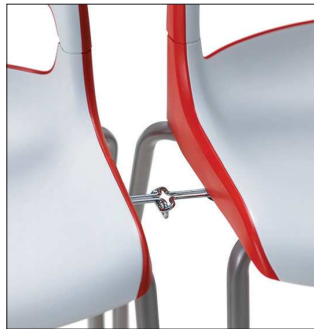

Chairs stack 12-high on dolly and 6-high on floor (poly). Café stools are non-stacking. The Döni ganging mechanism allows curved rows and rotates out of sight below the seat when not in use.

Innovative ChangeUp™ tablet arm provides an accessible work surface to Döni 4-leg, 4-leg with casters and sled base chairs. ChangeUp is a large flip/fold tablet that pivots 45 degrees for ease of ingress and egress in a compact footprint. Chairs with ChangeUp tablets are non-stacking.

Ganging mechanism allows curved rows and rotates out of sight below the seat when not in use.

ChangeUp tablet arm has a large worksurface to keep materials accessible: W21" x D13.25".