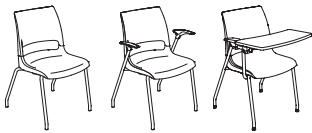

Chairs stack 12-high on dolly and 6-high on floor (poly). Café stools are non-stacking. The Döni ganging mechanism allows curved rows and rotates out of sight below the seat when not in use.

Innovative ChangeUp™ tablet arm provides an accessible work surface to Döni 4-leg, 4-leg with casters and sled base chairs. ChangeUp is a large flip/fold tablet that pivots 45 degrees for ease of ingress and egress in a compact footprint. Chairs with ChangeUp tablets are non-stacking.

*Designed by Giancarlo Piretti.*

15-year warranty.

Create your own virtual spec with our See It Spec It program at [ki.com/seeitspecit](http://ki.com/seeitspecit).

17 degrees of backrest articulation provides active movement throughout the day.

Ganging mechanism allows curved rows and rotates out of sight below the seat when not in use.

ChangeUp tablet arm has a large worksurface to keep materials accessible: W21" x D13.25".

### Specifications

Solid or two-tone poly, optional upholstered seat or upholstered seat and back.