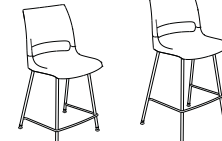

Solid or Two-Tone Poly, Upholstered Seat,
or Upholstered Seat and Back

➔ View idea starters, color options, See It Spec It, and more at ki.com/doni or scan the QR code below.

Guest Chairs

Dōni Fourstar Swivel Base Guest Chair
Seat: W19-1/4 D18-3/4 H18
Overall: W27-1/2 D21 H33-3/4

Dōni Tapered Steel Leg Guest Chair
Seat: W19-1/4 D18-3/4 H18
Overall: W19-3/8 D21 H33-3/4

Dōni Tapered Wood Leg Guest Chair
Seat: W19-1/4 D18-3/4 H18
Overall: W19-3/8 D21 H33-3/4

Dōni Wire Tower Base Guest Chair
Seat: W19-1/4 D18-3/4 H18
Overall: W19-3/8 D21 H33-3/4

4-Leg Stack Chairs

Seat: W19-1/4 D18-3/4 H18
Armless: W22-1/4 D21-1/2 H33-3/4
With Arms: W25-3/8 D21-1/2 H33-3/4
Stacks 12-high on dolly (poly)
and 6-high on floor

4-Leg Stack Chairs with Casters

Seat: W19-1/4 D18-3/4 H18
Armless: W23-1/4 D22-1/8 H33-3/4
With Arms: W25-3/8 D22-1/8 H33-3/4
Stacks 12-high on dolly (poly)
and 6-high on floor

Sled Base Stack Chairs

Seat: W19-1/4 D18-3/4 H18
Armless: W22-1/4 D22-1/8 H33-3/4
With Arms: W25-3/8 D22-1/8 H33-3/4
Stacks 12-high on dolly (poly)
and 6-high on floor

Café Stools

Seat: W19-1/4 D18-3/4 H24 or 30
24" Armless: W21 D21 H39-3/4
30" Armless: W22-1/2 D21-1/2 H45-3/4