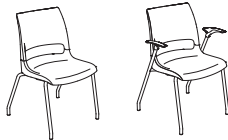

4-Leg Stack Chairs

Seat: W19-1/4 D18-3/4 H18
Armless: W22-1/4 D21-1/2 H33-3/4
With Arms: W25-3/8 D21-1/2 H33-3/4
Stacks 12-high on dolly (poly)
and 6-high on floor