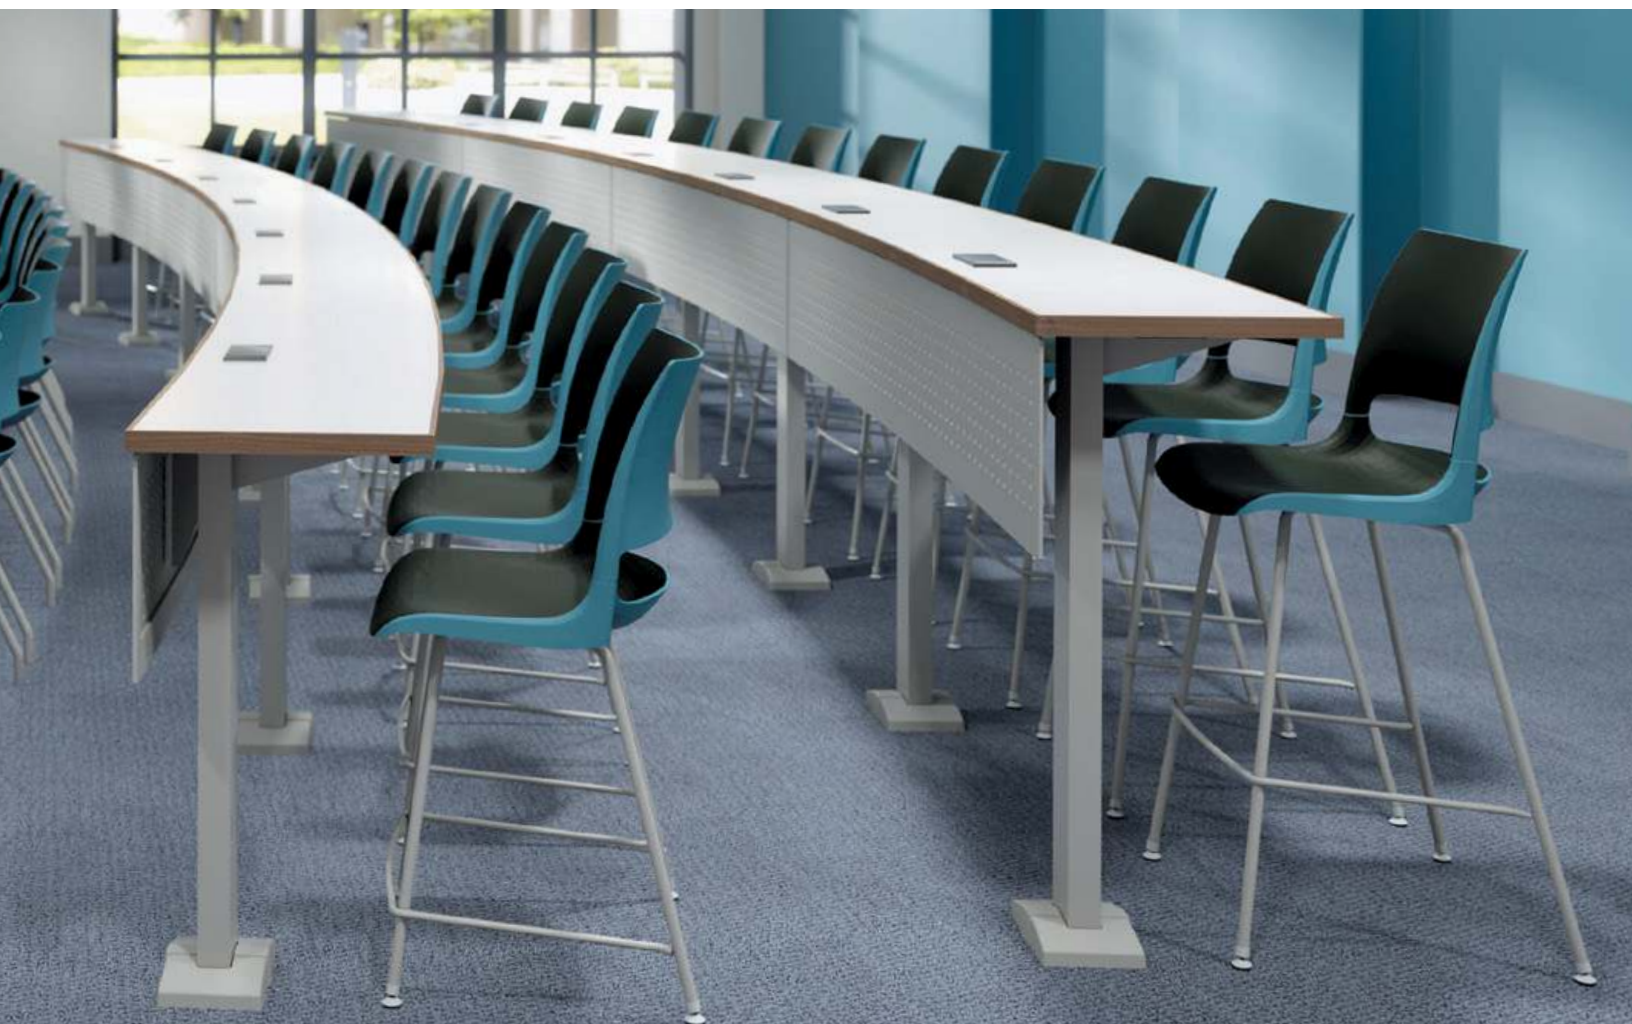

Revel in design freedom

Unlimited color choices let you make a statement and create branding opportunities for universities, corporations, sports teams and more.