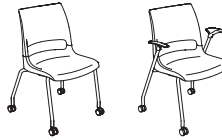

Solid or Two-Tone Poly, Upholstered Seat,
or Upholstered Seat and Back

➔ View idea starters, color options, See It Spec It, and more at ki.com/doni or scan the QR code below.

Guest Chairs

Dōni Fourstar Swivel Base Guest Chair
Seat: W19-1/4 D18-3/4 H18
Overall: W27-1/2 D21 H33-3/4

Dōni Tapered Steel Leg Guest Chair
Seat: W19-1/4 D18-3/4 H18
Overall: W19-3/8 D21 H33-3/4

Dōni Tapered Wood Leg Guest Chair
Seat: W19-1/4 D18-3/4 H18
Overall: W19-3/8 D21 H33-3/4

Dōni Wire Tower Base Guest Chair
Seat: W19-1/4 D18-3/4 H18
Overall: W19-3/8 D21 H33-3/4

4-Leg Stack Chairs

Seat: W19-1/4 D18-3/4 H18
Armless: W22-1/4 D21-1/2 H33-3/4
With Arms: W25-3/8 D21-1/2 H33-3/4
Stacks 12-high on dolly (poly)
and 6-high on floor

4-Leg Stack Chairs with Casters

Seat: W19-1/4 D18-3/4 H18
Armless: W23-1/4 D22-1/8 H33-3/4
With Arms: W25-3/8 D22-1/8 H33-3/4
Stacks 12-high on dolly (poly)
and 6-high on floor

Sled Base Stack Chairs

Seat: W19-1/4 D18-3/4 H18
Armless: W22-1/4 D22-1/8 H33-3/4
With Arms: W25-3/8 D22-1/8 H33-3/4
Stacks 12-high on dolly (poly)
and 6-high on floor

Café Stools

Seat: W19-1/4 D18-3/4 H24 or 30
24" Armless: W21 D21 H39-3/4
30" Armless: W22-1/2 D21-1/2 H45-3/4