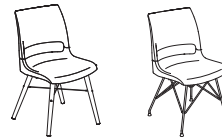

Comprehensive seating line works
anywhere – destination spaces – blended
spaces – third spaces – and more.

Guest
Chairs

Multi-Purpose
Stack Chairs

Tandem
Seating

Fixed
Seating

Learn2
with Dōni

Task
Chair

Dōni Seating

Solid or Two-Tone Poly, Upholstered Seat,
or Upholstered Seat and Back

➔ View idea starters, color options, See It Spec It, and more at ki.com/doni or scan the QR code below.

Guest Chairs

Dōni Fourstar Swivel Base Guest Chair
Seat: W19-1/4 D18-3/4 H18
Overall: W27-1/2 D21 H33-3/4

Dōni Tapered Steel Leg Guest Chair
Seat: W19-1/4 D18-3/4 H18
Overall: W19-3/8 D21 H33-3/4

Dōni Tapered Wood Leg Guest Chair
Seat: W19-1/4 D18-3/4 H18
Overall: W19-3/8 D21 H33-3/4

Dōni Wire Tower Base Guest Chair
Seat: W19-1/4 D18-3/4 H18
Overall: W19-3/8 D21 H33-3/4

Sled Base Stack Chairs

Seat: W19-1/4 D18-3/4 H18
Armless: W22-1/4 D22-1/8 H33-3/4
With Arms: W25-3/8 D22-1/8 H33-3/4
Stacks 12-high on dolly (poly)
and 6-high on floor

Café Stools

Seat: W19-1/4 D18-3/4 H24 or 30
24" Armless: W21 D21 H39-3/4
30" Armless: W22-1/2 D21-1/2 H45-3/4