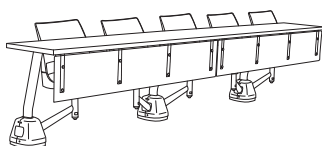

Fixed Seating