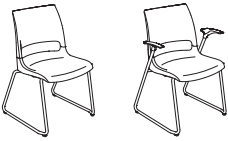

Comprehensive seating line works
anywhere – destination spaces – blended
spaces – third spaces – and more.

Guest
Chairs

Multi-Purpose
Stack Chairs

Tandem
Seating

Fixed
Seating

Learn2
with Dōni

Task
Chair

Dōni Seating

Dōni Tapered Steel Leg Guest Chair
Seat: W19-1/4 D18-3/4 H18
Overall: W19-3/8 D21 H33-3/4

Dōni Tapered Wood Leg Guest Chair
Seat: W19-1/4 D18-3/4 H18
Overall: W19-3/8 D21 H33-3/4

Dōni Wire Tower Base Guest Chair
Seat: W19-1/4 D18-3/4 H18
Overall: W19-3/8 D21 H33-3/4

4-Leg Stack Chairs

Seat: W19-1/4 D18-3/4 H18
Armless: W22-1/4 D21-1/2 H33-3/4
With Arms: W25-3/8 D21-1/2 H33-3/4
Stacks 12-high on dolly (poly)
and 6-high on floor

4-Leg Stack Chairs with Casters

Seat: W19-1/4 D18-3/4 H18
Armless: W23-1/4 D22-1/8 H33-3/4
With Arms: W25-3/8 D22-1/8 H33-3/4
Stacks 12-high on dolly (poly)
and 6-high on floor

Sled Base Stack Chairs

Seat: W19-1/4 D18-3/4 H18
Armless: W22-1/4 D22-1/8 H33-3/4
With Arms: W25-3/8 D22-1/8 H33-3/4
Stacks 12-high on dolly (poly)
and 6-high on floor

Café Stools

Seat: W19-1/4 D18-3/4 H24 or 30
24" Armless: W21 D21 H39-3/4
30" Armless: W22-1/2 D21-1/2 H45-3/4