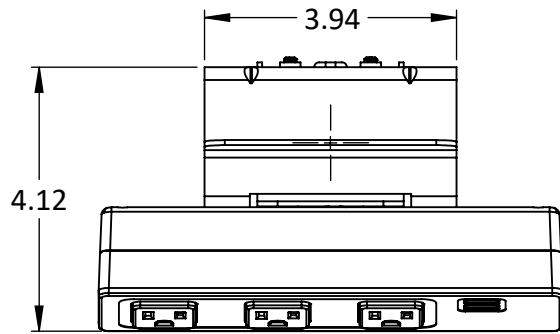

2

1

- 10 foot power cord, UL/cUL listed

B

B

A

A

DWG TITLE

PA_Current - Clamp, 3 Simplex, 2 USB

REV

-

DESCRIPTION

Power Accessories, Current - Clamp, 3 Simplex, 2 USB

SIZE

A

PROPRIETARY AND CONFIDENTIAL
 THE INFORMATION CONTAINED IN THIS
 DRAWING IS THE SOLE PROPERTY OF
 SYMMETRY OFFICE. ANY REPRODUCTION
 IN PART OR AS A WHOLE WITHOUT THE
 WRITTEN PERMISSION OF SYMMETRY
 OFFICE IS PROHIBITED.

2

1

2

1

- 10 foot power cord, UL/cUL listed

B

B

A