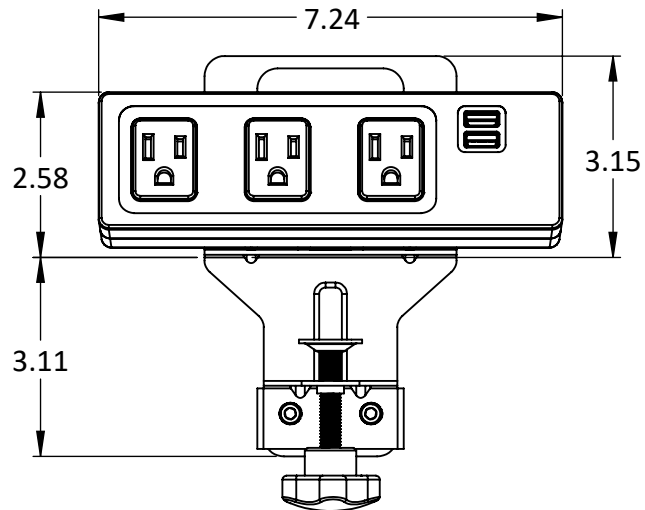

2

1

- 10 foot power cord, UL/cUL listed

B

B

A

A

DWG TITLE

PA_Current - Clamp, 3 Simplex, 2 USB

REV

-

DESCRIPTION

Power Accessories, Current - Clamp, 3 Simplex, 2 USB

SIZE

A

PROPRIETARY AND CONFIDENTIAL
 THE INFORMATION CONTAINED IN THIS
 DRAWING IS THE SOLE PROPERTY OF
 SYMMETRY OFFICE. ANY REPRODUCTION
 IN PART OR AS A WHOLE WITHOUT THE
 WRITTEN PERMISSION OF SYMMETRY
 OFFICE IS PROHIBITED.

2

1

2

1

- 10 foot power cord, UL/cUL listed

B

B

A

A

DWG TITLE

PA_Current - Undermount, 3 Simplex, 2 USB

REV

-

DESCRIPTION

Power Accessories, Current - Undermount, 3 Simplex, 2 USB

SIZE