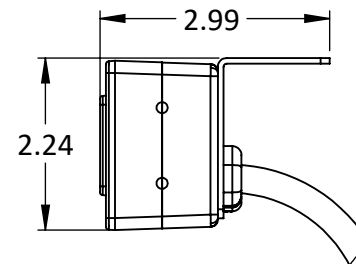

2

1

- 10 foot power cord, UL/cUL listed

B

B

A

A

DWG TITLE

PA_Current - Clamp, 3 Simplex, 2 USB

REV

-

DESCRIPTION

Power Accessories, Current - Clamp, 3 Simplex, 2 USB

SIZE

A

PROPRIETARY AND CONFIDENTIAL
 THE INFORMATION CONTAINED IN THIS
 DRAWING IS THE SOLE PROPERTY OF
 SYMMETRY OFFICE. ANY REPRODUCTION
 IN PART OR AS A WHOLE WITHOUT THE
 WRITTEN PERMISSION OF SYMMETRY
 OFFICE IS PROHIBITED.

2

1

2

1

- 10 foot power cord, UL/cUL listed

B

B

A