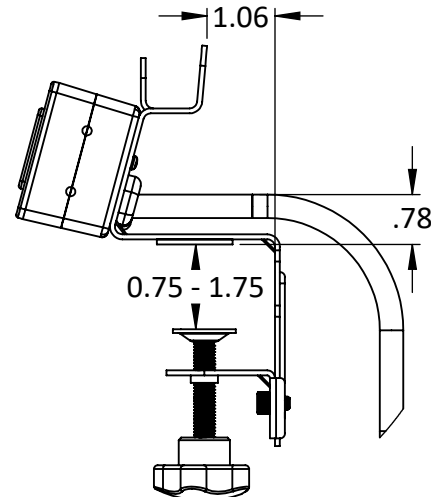

2

1

- 10 foot power cord, UL/cUL listed

B

B

A

A

DWG TITLE

PA_Current - Clamp, 3 Simplex, 2 USB

REV

-

DESCRIPTION

Power Accessories, Current - Clamp, 3 Simplex, 2 USB

SIZE

A

PROPRIETARY AND CONFIDENTIAL
 THE INFORMATION CONTAINED IN THIS
 DRAWING IS THE SOLE PROPERTY OF
 SYMMETRY OFFICE. ANY REPRODUCTION
 IN PART OR AS A WHOLE WITHOUT THE
 WRITTEN PERMISSION OF SYMMETRY
 OFFICE IS PROHIBITED.

2

1

2

1

- 10 foot power cord, UL/cUL listed

B

B

A

A

DWG TITLE

PA_Current - Undermount, 3 Simplex, 2 USB

REV

-

DESCRIPTION

Power Accessories, Current - Undermount, 3 Simplex, 2 USB

SIZE