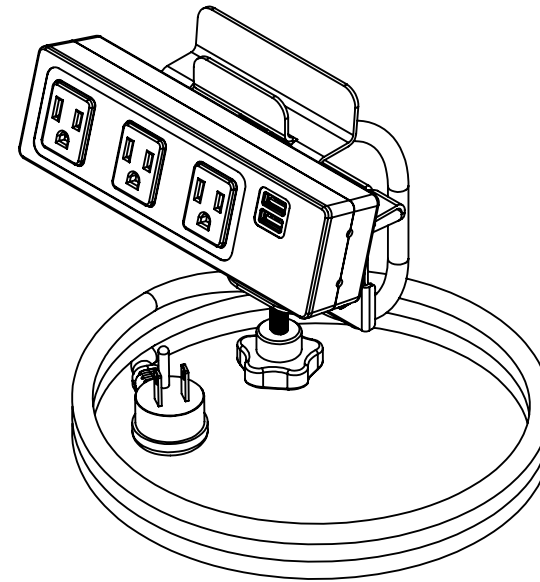

2

1

- 10 foot power cord, UL/cUL listed

B

B

A

A

DWG TITLE

PA_Current - Clamp, 3 Simplex, 2 USB

REV

-

DESCRIPTION

Power Accessories, Current - Clamp, 3 Simplex, 2 USB

SIZE

A

PROPRIETARY AND CONFIDENTIAL
 THE INFORMATION CONTAINED IN THIS
 DRAWING IS THE SOLE PROPERTY OF
 SYMMETRY OFFICE. ANY REPRODUCTION
 IN PART OR AS A WHOLE WITHOUT THE
 WRITTEN PERMISSION OF SYMMETRY
 OFFICE IS PROHIBITED.

2

1

2

1

- 10 foot power cord, UL/cUL listed

B

B

A

A

DWG TITLE

PA_Current - Undermount, 3 Simplex, 2 USB

REV

-

DESCRIPTION

Power Accessories, Current - Undermount, 3 Simplex, 2 USB

SIZE