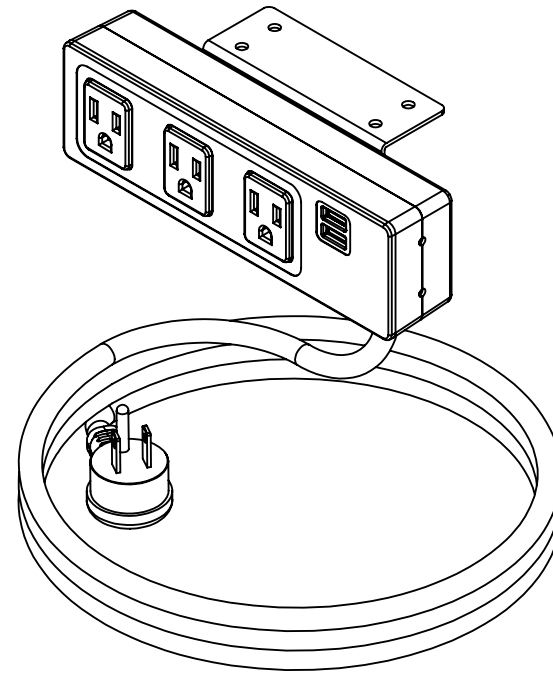

2

1

- 10 foot power cord, UL/cUL listed

B

B

A

A

DWG TITLE

PA_Current - Clamp, 3 Simplex, 2 USB

REV

-

DESCRIPTION

Power Accessories, Current - Clamp, 3 Simplex, 2 USB

SIZE

A

PROPRIETARY AND CONFIDENTIAL
 THE INFORMATION CONTAINED IN THIS
 DRAWING IS THE SOLE PROPERTY OF
 SYMMETRY OFFICE. ANY REPRODUCTION
 IN PART OR AS A WHOLE WITHOUT THE
 WRITTEN PERMISSION OF SYMMETRY
 OFFICE IS PROHIBITED.

2

1

2

1

- 10 foot power cord, UL/cUL listed

B

B

A

A

DWG TITLE

PA_Current - Undermount, 3 Simplex, 2 USB

REV

-

DESCRIPTION

Power Accessories, Current - Undermount, 3 Simplex, 2 USB

SIZE