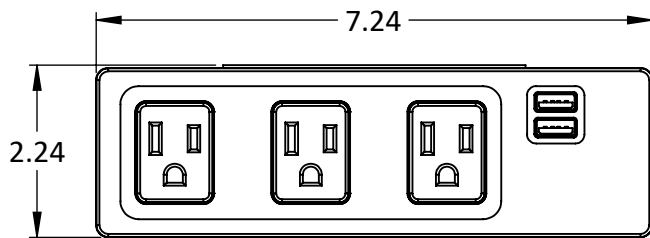

PA_Current - Clamp, 3 Simplex, 2 USB

REV

-

DESCRIPTION

Power Accessories, Current - Clamp, 3 Simplex, 2 USB

SIZE

A

PROPRIETARY AND CONFIDENTIAL
 THE INFORMATION CONTAINED IN THIS
 DRAWING IS THE SOLE PROPERTY OF
 SYMMETRY OFFICE. ANY REPRODUCTION
 IN PART OR AS A WHOLE WITHOUT THE
 WRITTEN PERMISSION OF SYMMETRY
 OFFICE IS PROHIBITED.

2

1

2

1

- 10 foot power cord, UL/cUL listed

B

B

A