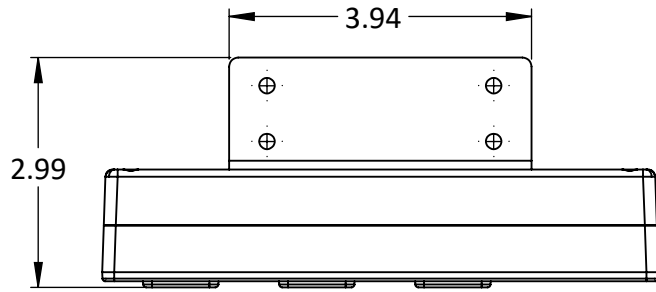

2

1

- 10 foot power cord, UL/cUL listed

B

B

A

A

DWG TITLE

PA_Current - Clamp, 3 Simplex, 2 USB

REV

-

DESCRIPTION

Power Accessories, Current - Clamp, 3 Simplex, 2 USB

SIZE

A

PROPRIETARY AND CONFIDENTIAL
 THE INFORMATION CONTAINED IN THIS
 DRAWING IS THE SOLE PROPERTY OF
 SYMMETRY OFFICE. ANY REPRODUCTION
 IN PART OR AS A WHOLE WITHOUT THE
 WRITTEN PERMISSION OF SYMMETRY
 OFFICE IS PROHIBITED.

2

1

2

1

- 10 foot power cord, UL/cUL listed

B

B

A