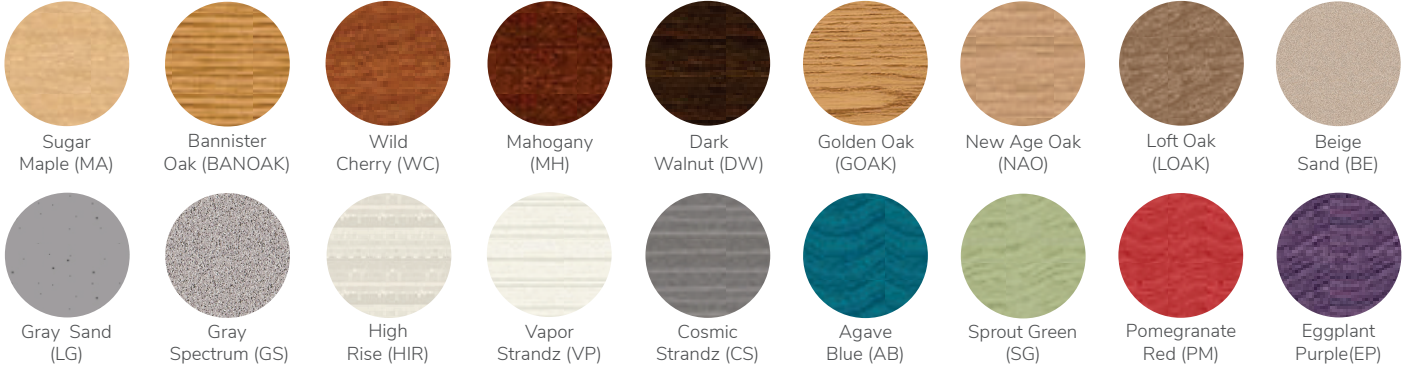

Hard Plastic Tops