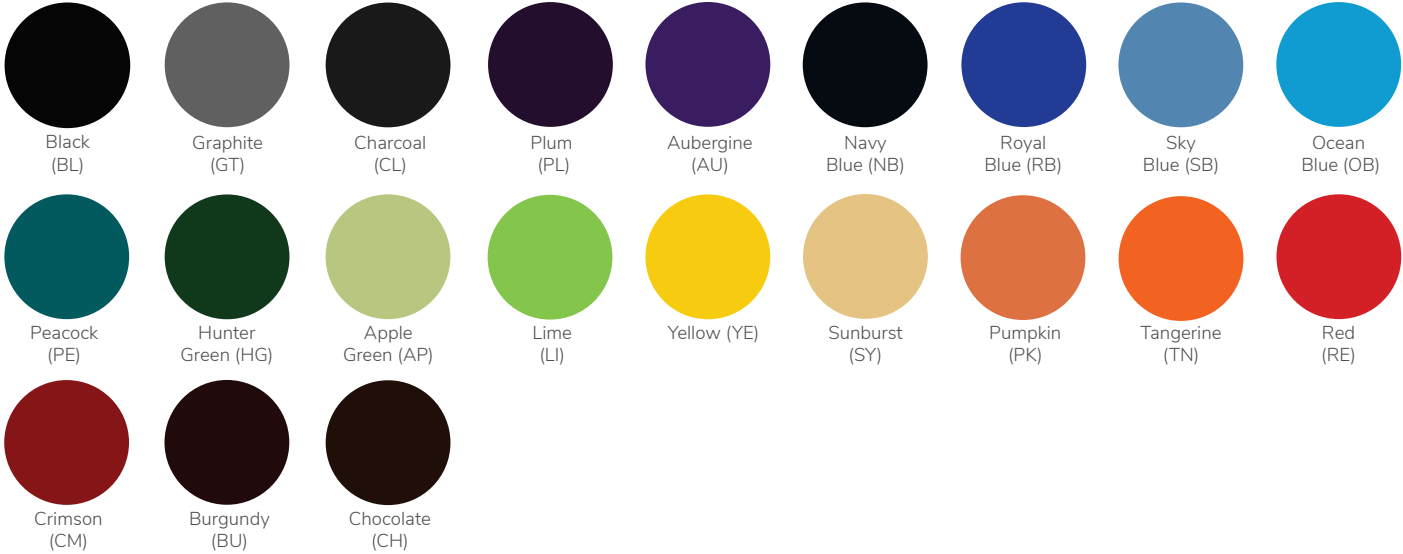

Polypropylene Shell and Book Box