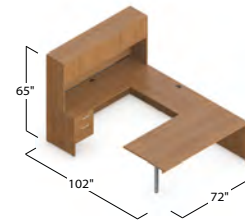

This example features an ergonomic task chair, a sit/stand desk, a power module, a monitor support and a desk light.

desks + tables **2** DAY instock

Ionic™ | Offices to Go

Stocked in Absolute Acajou (ACJ) and Winter Cherry (WCR), please see sample packages or build your own: