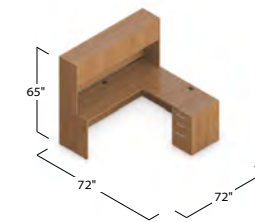

MLP106 - $2,047

- 1 ML72HO
- 2 ML36DRL
- 1 ML7224C
- 1 ML4824R
- 1 ML22BBF