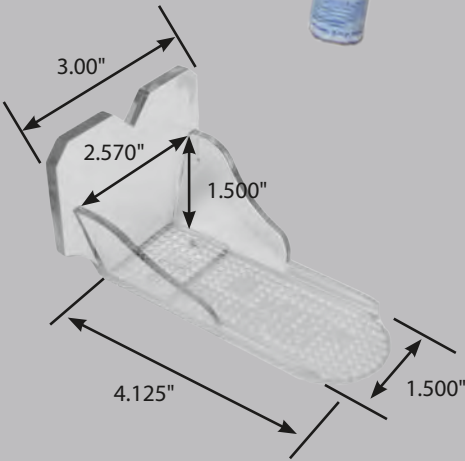

Snow Defender® 7500 DECO™

For standing seam roofing: fits standing seams up to 3/8" width, and most 1" through 1-3/4" seam heights

- Type 304 stainless steel will not corrode
- Does not penetrate metal
- Powder coated or mill finish
- Excellent fade resistance
- No caulk needed
- Patented
- Damage free packaging
- Made in the USA
- 15 year warranty

Part#	Description	Pcs/Bx	Lb/Bx
SD75	Snow Defender® 7500 DECO™	32	30.92

6500

Part#	Description	Pcs/Bx	Lb/Bx
SD65	Snow Defender® 6500	32	30.95

Snow Defender® PC240

An all polycarbonate snow guard that is clear and virtually invisible!

- Polycarbonate Lexan 103-112
- UV stable
- Very strong
- Mount with screws and adhesive recommended
- Value priced
- Patented
- Made in USA

SB 190
Adhesive
In-stock

Part#	Description	Pcs/Bx	Lb/Bx
PC240	Snow Defender® PC240	50	6.41