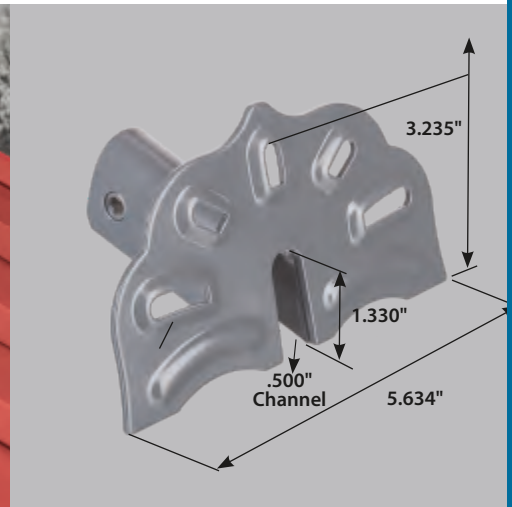

- Type 304 stainless steel will not corrode
- Does not penetrate metal
- Powder coated or mill finish
- Excellent fade resistance
- No caulk needed
- Patented
- Damage free packaging
- Made in the USA
- 15 year warranty

Part#	Description	Pcs/Bx	Lb/Bx
SD75	Snow Defender® 7500 DECO™	32	30.92