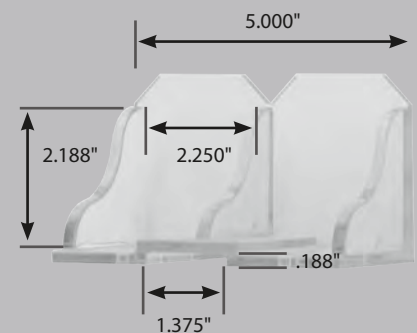

**DON'T
GUESS!**

Scan it now!

Enter simple data and get an **ACCURATE QUANTITY & PLACEMENT** with our EASY online calculator.

Calculate the right system at:
www.SnowDefenderCalculator.com