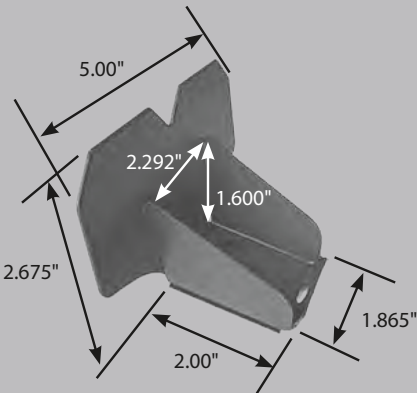

DON'T GUESS!

Scan it now!

Enter simple data and get an **ACCURATE QUANTITY & PLACEMENT** with our EASY online calculator.

Calculate the right system at: www.SnowDefenderCalculator.com