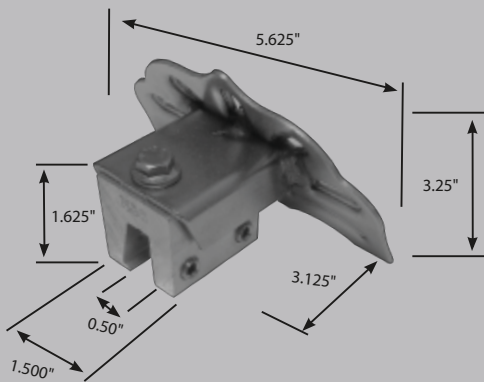

DON'T GUESS!

Scan it now!

Enter simple data and get an **ACCURATE QUANTITY & PLACEMENT** with our EASY online calculator.

Calculate the right system at: www.SnowDefenderCalculator.com