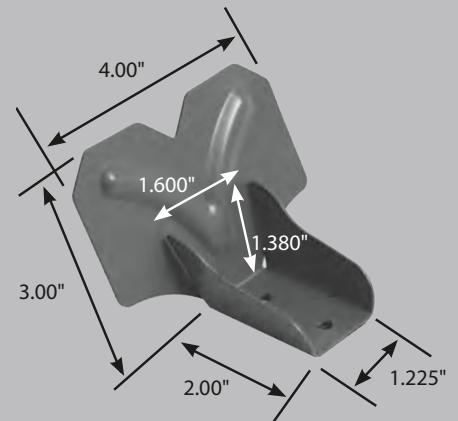

**DON'T
GUESS!**

Scan it now!

Enter simple data and get an
ACCURATE QUANTITY & PLACEMENT
with our EASY online calculator.

Calculate the right system at:
www.SnowDefenderCalculator.com