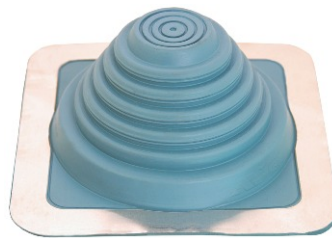

### Colorful

Why settle for a black metal roof pipe boot when you can choose from a range of popular colors?

### Durable

These pipe boots are durable, easy to install, and fit pipes from 1/4" to 5" in diameter.

### Colors

Dark Green

Gray

Brown

Terra Cotta

Dark Blue

White

Light Blue