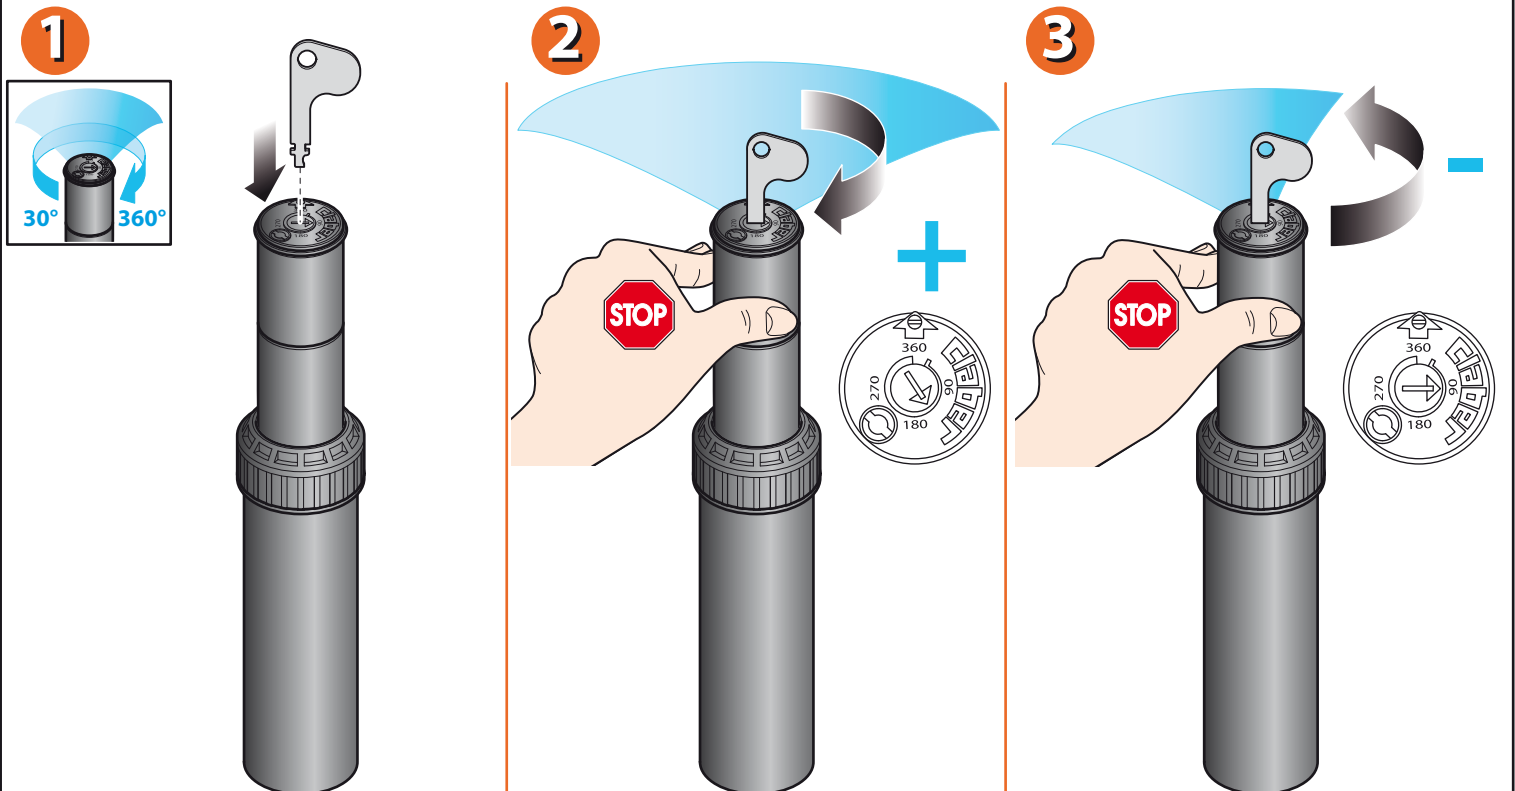

Insert the key in the slot to lift the sprinkler. Rotate the turret clockwise using thumb and forefinger, without forcing, to reach the "stop" position; now rotate anticlockwise as far as the limit in the opposite direction. The sprinkler will begin to operate, spinning clockwise.

Medium range turbine sprinkler (p/n): 90474
Turbine sprinkler (p/n): 90478

To widen or narrow the sector covered by the sprinkler jet, insert the key in the slot above the arrow, hold the turret fast with one hand, and turn the key clockwise until the arrow is positioned at the required work arc.