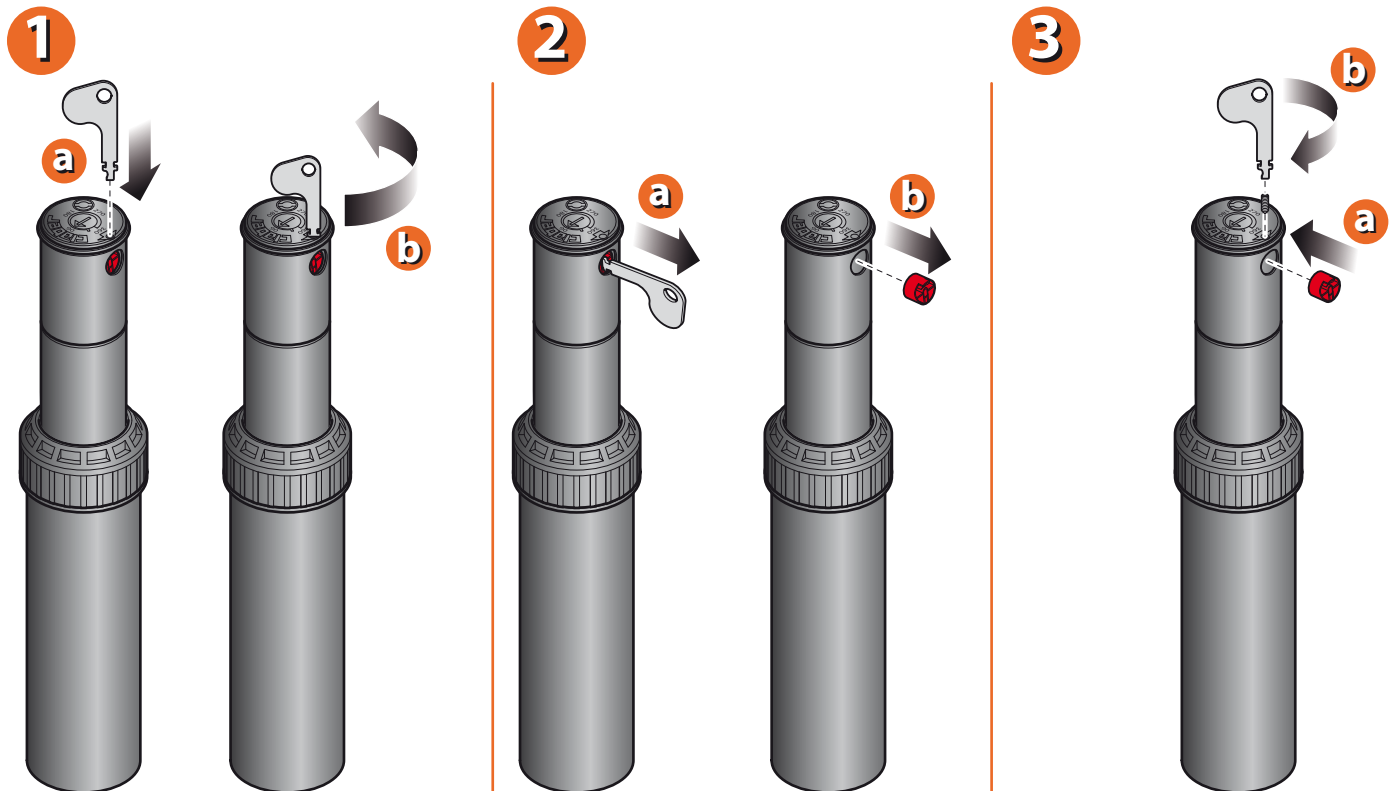

Medium range turbine sprinkler (p/n): 90474
Turbine sprinkler (p/n): 90478