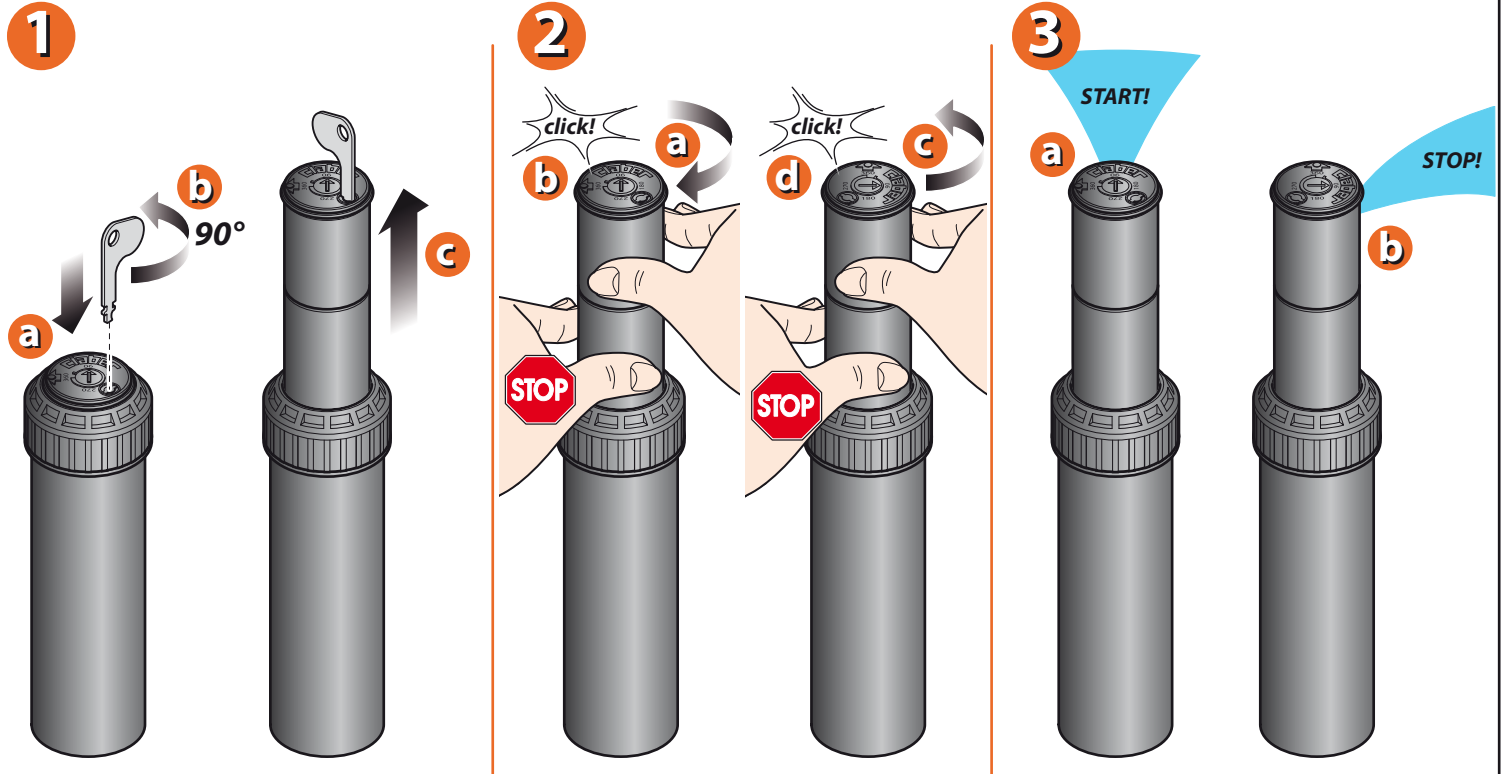

Insert the key in the slot to lift the sprinkler. Rotate the turret clockwise using thumb and forefinger, without forcing, to reach the "stop" position; now rotate anticlockwise as far as the limit in the opposite direction. The sprinkler will begin to operate, spinning clockwise.

Medium range turbine sprinkler (p/n): 90474
Turbine sprinkler (p/n): 90478

To widen or narrow the sector covered by the sprinkler jet, insert the key in the slot above the arrow, hold the turret fast with one hand, and turn the key clockwise until the arrow is positioned at the required work arc.