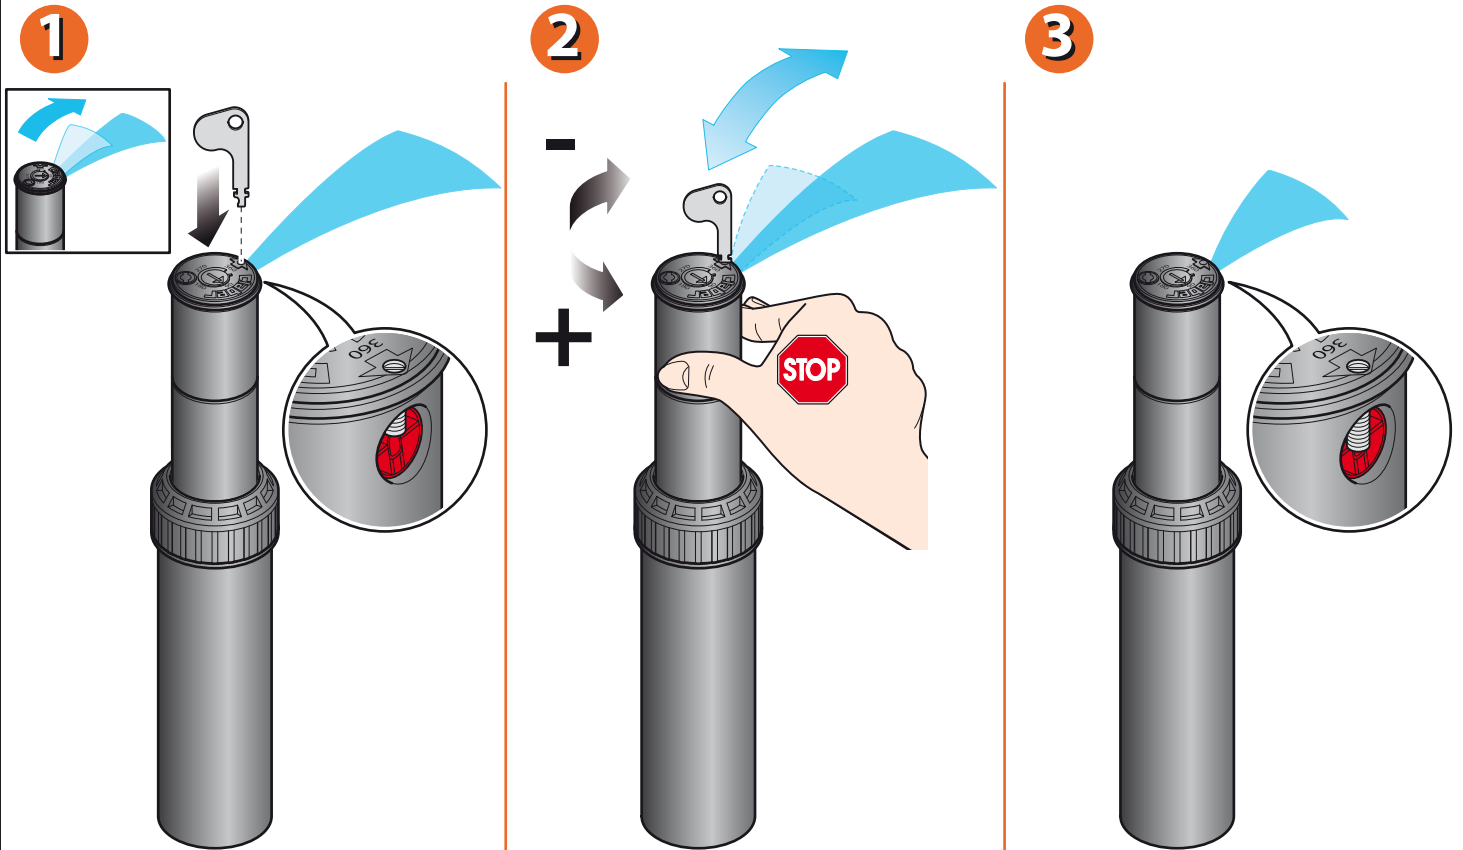

To reduce the range of the jet, insert the key in the sprinkler head screw and rotate clockwise.

Medium range turbine sprinkler (p/n): 90474
Turbine sprinkler (p/n): 90478

To replace the nozzle, unscrew the head completely and remove the nozzle with the aid of the key.