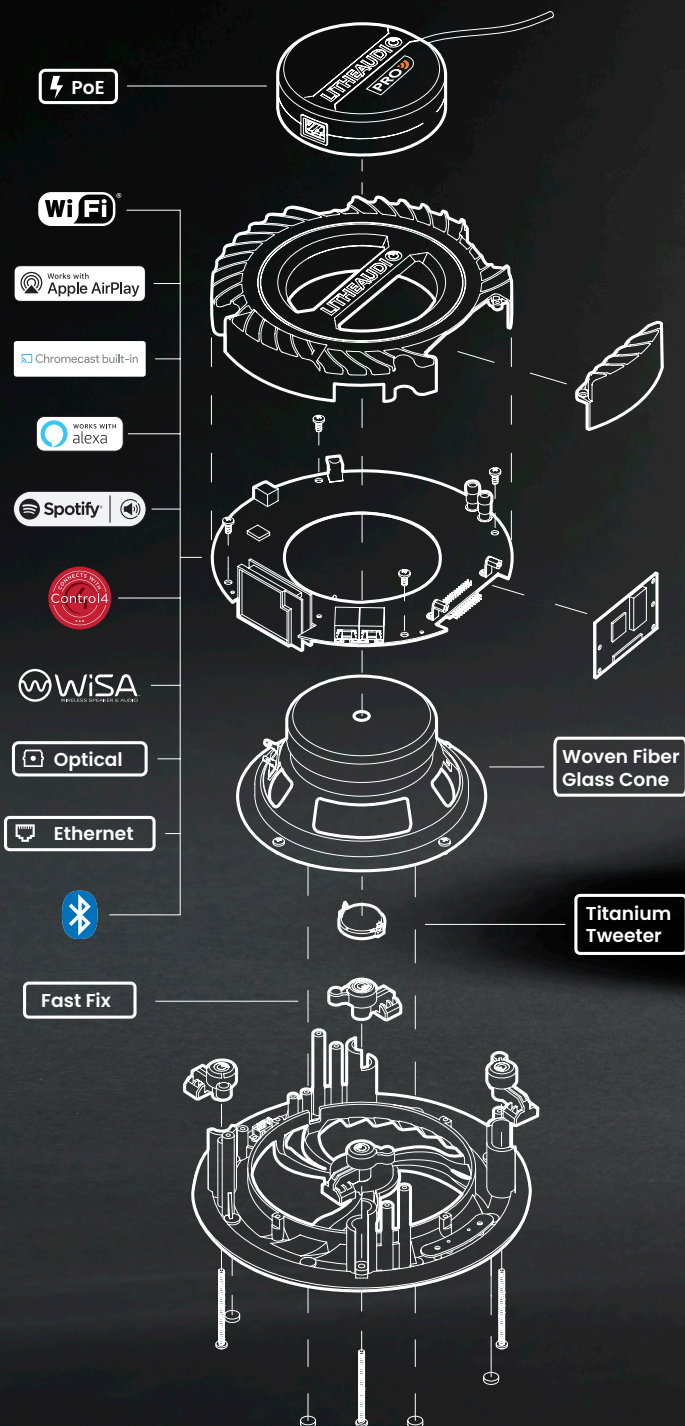

EXPANDABLE HARDWARE

The Pro series features a interchangeable chipset. this mean the hardware can be upgraded as new technologies emerge and keep your Pro at the forefront of technology.

ALL-IN-ONE SYSTEM