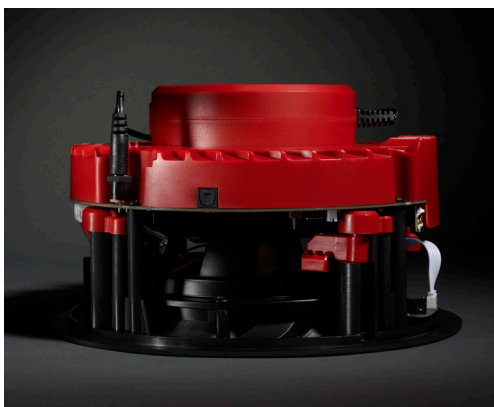

"PoE POWERED WITH WISA CONNECTIVITY, THE FUTURE OF CEILING SPEAKERS IS HERE"

Power directly from the network cabling infrastructure the all-in-one Pro Series uses the latest standard: IEEE 802.3bt to deliver up to 70W of power to each speaker.