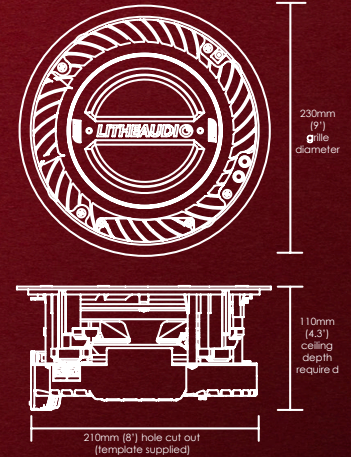

## SPECIFICATIONS / FEATURES

**POWER VIA:**

PoE 70W OR LIGHTING CIRCUIT OR PLUG

**CONNECT SECOND SPEAKER VIA SPEAKER CABLE**

**ETHERNET**

**Wi-Fi**

**CONNECTS WITH Control4**

**CONNECT UP TO 30 WI-FI SPEAKERS FOR MULTI ROOM OR PARTY MODE**

## Dimensions

Speaker Grille: 230mm  
Depth with PoE addon: 140mm