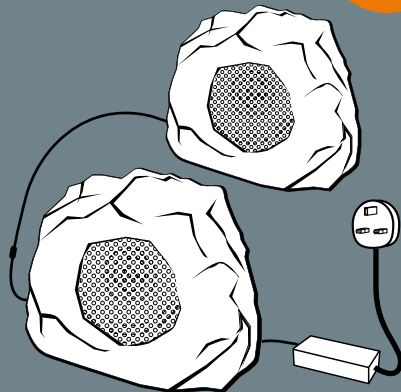

PLACE IT. PLUG IT. ROCK IT.

FEATURES INCLUDE:

- All-in-one solution - Amplifier & Bluetooth all built in, just plug in and rock out
- Powered using an outdoor plug socket
- High quality audio with pin sharp clarity
- Stream music from any Bluetooth device
- Connect to Google or Alexa devices for voice control
- Weather-proof IP56 fibreglass housing
- Works in -20°C to 85°C temperatures
- Pairs up to any Bluetooth enabled device
- Discreet stone rock design
- Easy installation and setup
- IP68 outdoor transformer unit
- 5M Low voltage cable in box
- 10M extension cables available
- Rock size: 320x320x270mm
- Rock Weight: 6.8Kg

SINGLE GARDEN SPEAKER

- 1x Rock speaker with built in Amplifier and Bluetooth
- 5M of low voltage power cable
- Outdoor transformer with plug

IDEAL FOR SEATING AREAS

PAIR OF GARDEN SPEAKERS

- 1x Rock speaker with built in Amplifier and Bluetooth
- 1x Passive Rock Speaker
- 10M outdoor speaker cable
- Weather-proof cable connectors
- 5M of low voltage power cable
- Outdoor transformer with plug

IDEAL FOR LARGER GARDENS

Product code - 01622

EXTENSION CABLES FOR THE PERFECT SPEAKER PLACEMENT

- 10M Speaker cable extension lead with connectors - 01643
- 5M Low voltage power extension lead with connectors - 01640